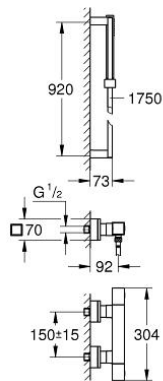

## 34 495 000 GROHTHERM CUBE SHOWER SET

### PRODUCT DESCRIPTION

- Colour: chrome
- thermostatic shower mixer 1/2 " with shower set
- wall mounted
- GROHE LongLife finish
- GROHE TurboStat - compact cartridge with wax thermoelement
- GROHE EcoJoy - Less water, perfect flow
- integrated mixed water shut off
- Carbodur ceramic headparts 1/2", 180°
- volume handle with FlowControl Button (button with individually adjustable stop)
- GROHE SafeStop safety button at 38°C
- shower bottom outlet 1/2"
- built-in non return valves
- dirt strainers
- covered S-unions
- protected against backflow
- min. recommended pressure 1.0 bar
- Euphoria Cube shower set (27 700 000)
- consisting of:
  - shower rail 900 mm (27 841)
  - Euphoria Cube Stick hand shower (27 698)
  - shower hose Silverflex 1750 mm 1/2" x 1/2" (28 388)
  - 1/2" x 1/2"