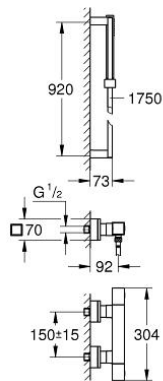

34 495 000 GROHTHERM CUBE SHOWER SET

PRODUCT DESCRIPTION

- Colour: chrome
- thermostatic shower mixer 1/2 " with shower set
- wall mounted
- GROHE LongLife finish
- GROHE TurboStat - compact cartridge with wax thermoelement
- GROHE EcoJoy - Less water, perfect flow
- integrated mixed water shut off
- Carbodur ceramic headparts 1/2", 180°
- volume handle with GROHE EcoButton (economy button with individually adjustable economy stop)
- GROHE SafeStop safety button at 38°C
- shower bottom outlet 1/2"
- built-in non return valves
- dirt strainers
- covered S-unions
- protected against backflow
- min. recommended pressure 1.0 bar
- Euphoria Cube shower set (27 700 000)
- consisting of:
 - shower rail 900 mm (27 841)
 - Euphoria Cube Stick hand shower (27 698)
 - shower hose Silverflex 1750 mm 1/2" x 1/2" (28 388)
 - 1/2" x 1/2"