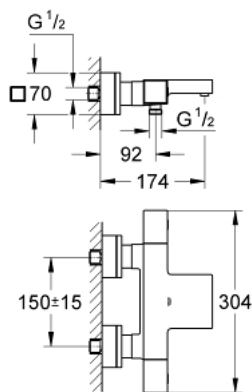

34 497 000 GROHTHERM CUBE THERMOSTAT BATH/SHOWER MIXER

PRODUCT DESCRIPTION

- Colour: chrome
- wall mounted
- GROHE LongLife finish
- GROHE SafeStop - safety button at 38°C
- GROHE SafeStop Plus - optional temperature limiter at 43°C included
- GROHE TurboStat - compact cartridge with wax thermoelement
- integrated mixed water shut off
- GROHE AquaDimmer with multiple function:
  - integrated GROHE EcoButton (economy button with economy stop for shower)
  - - flow control
  - - diverter: bath/shower
- shower outlet below 1/2"
- spray pattern: GROHE XL Waterfall
- flow straightener
- built-in non return valves
- dirt strainers
- Protected against backflow
- covered S-unions