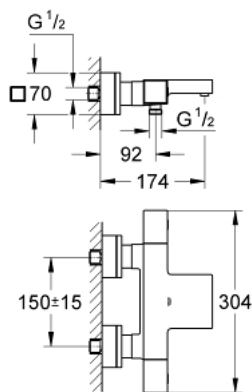

34 497 000 GROHTHERM CUBE THERMOSTAT BATH/SHOWER MIXER

PRODUCT DESCRIPTION

- Colour: chrome
- wall mounted
- GROHE LongLife finish
- GROHE SafeStop - safety button at 38°C
- GROHE SafeStop Plus - optional temperature limiter at 43°C included
- GROHE TurboStat - compact cartridge with wax thermoelement
- integrated mixed water shut off
- GROHE AquaDimmer with multiple function:
 - integrated GROHE EcoButton (economy button with economy stop for shower)
 - - flow control
 - - diverter: bath/shower
- shower outlet below 1/2"
- spray pattern: GROHE XL Waterfall
- flow straightener
- built-in non return valves
- dirt strainers
- Protected against backflow
- covered S-unions

34 497 000 GROHTHERM CUBE THERMOSTAT BATH/SHOWER MIXER

SPARE PARTS, January 2013 – now

- 1: Shut-off handle (Spare part-nr. 47960000)
- 1.1: Cap (Spare part-nr. 4795900M)
- 2: Stop ring (Spare part-nr. 47922000)
- 3: Aquadimmer (Spare part-nr. 47364000)
- 4: Water flow (Spare part-nr. 47887000)
- 5: Temperature control handle (Spare part-nr. 47958000)
- 5.1: Cap (Spare part-nr. 4795900M)
- 6: Fitting ring (Spare part-nr. 47743000)
- 7: Thermostatic compact cartridge 1/2" (Spare part-nr. 47439000)
- 8: Non-return valve (Spare part-nr. 47189000)
- 8.1: Dirt Strainer (Spare part-nr. 0726400M)
- 8.2: Non-return valve (Spare part-nr. 08565000)
- 8.3: O-ring $\varnothing 17 \times \varnothing 2$ (Spare part-nr. 0305500M)
- 9: S-union (Spare part-nr. 47824000)
- 10: Water flow (Spare part-nr. 47924000)
- 11: Extension set 1/2", 30 mm (Spare part-nr. 46238000)*
- 12: Socket spanner (Spare part-nr. 19332000)*
- 13: GROHE TurboStat cartridge 1/2" (Spare part-nr. 47175000)*
- 14: Special spanner (Spare part-nr. 19377000)*