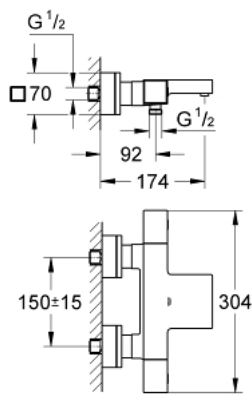

34 497 000 GROHTHERM CUBE THERMOSTATIC BATH MIXER 1/2"

PRODUCT DESCRIPTION

- Colour: chrome
- wall mounted
- GROHE LongLife finish
- GROHE SafeStop safety button at 38°C
- GROHE SafeStop Plus optional temperature limiter at 43°C included
- GROHE TurboStat - compact cartridge with wax thermoelement
- integrated mixed water shut off
- GROHE AquaDimmer with multiple function:
 - FlowControl Button, one-button switch for full water flow to the shower
 - flow control
 - diverter: bath/shower
 - shower bottom outlet 1/2"
 -
 - flow straightener
 - built-in non return valves
 - dirt strainers
 - protected against backflow
 - covered S-unions

34 497 000 GROHTHERM CUBE THERMOSTATIC BATH MIXER 1/2"

SPARE PARTS, 1月 2013 – now

- 1: Shut-off handle (Spare part-nr. 47960000)
- 1.1: Cover cap (Spare part-nr. 4795900M)
- 2: Stop ring (Spare part-nr. 47922000)
- 3: Aquadimmer (Spare part-nr. 47364000)
- 4: Water flow (Spare part-nr. 47887000)
- 5: Temperature control handle (Spare part-nr. 47958000)
- 5.1: Cover cap (Spare part-nr. 4795900M)
- 6: Fitting ring (Spare part-nr. 47743000)
- 7: Thermostatic compact cartridge 1/2" (Spare part-nr. 47439000)
- 8: Non-return valve (Spare part-nr. 47189000)
- 8.1: Dirt strainer (Spare part-nr. 0726400M)
- 8.2: Non-return valve (Spare part-nr. 08565000)
- 8.3: O-ring $\varnothing 17 \times \varnothing 2$ (Spare part-nr. 0305500M)
- 9: S-union (Spare part-nr. 47824000)
- 10: Water flow (Spare part-nr. 47924000)
- 11: Extension set, 30 mm (Spare part-nr. 46238000)*
- 12: Socket spanner (Spare part-nr. 19332000)*
- 13: GROHE TurboStat cartridge 1/2" (Spare part-nr. 47175000)*
- 14: Special spanner (Spare part-nr. 19377000)*