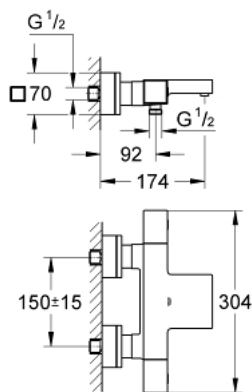

34 497 000 GROHTHERM CUBE THERMOSTATIC BATH MIXER 1/2"

PRODUCT DESCRIPTION

- Colour: chrome
- wall mounted
- GROHE LongLife finish
- GROHE SafeStop safety button at 38°C
- GROHE SafeStop Plus optional temperature limiter at 43°C included
- GROHE TurboStat - compact cartridge with wax thermoelement
- integrated mixed water shut off
- GROHE AquaDimmer with multiple function:
 - integrated GROHE EcoButton (economy button with economy stop for shower)
 - flow control
 - diverter: bath/shower
 - shower bottom outlet 1/2"
 -
 - flow straightener
 - built-in non return valves
 - dirt strainers
 - protected against backflow
 - covered S-unions

34 497 000 GROHTHERM CUBE THERMOSTATIC BATH MIXER 1/2"

SPARE PARTS, 1月 2013 – now

- 1: Shut-off handle (Spare part-nr. 47960000)
- 1.1: Cover cap (Spare part-nr. 4795900M)
- 2: Stop ring (Spare part-nr. 47922000)
- 3: Aquadimmer (Spare part-nr. 47364000)
- 4: Water flow (Spare part-nr. 47887000)
- 5: Temperature control handle (Spare part-nr. 47958000)
- 5.1: Cover cap (Spare part-nr. 4795900M)
- 6: Fitting ring (Spare part-nr. 47743000)
- 7: Thermostatic compact cartridge 1/2" (Spare part-nr. 47439000)
- 8: Non-return valve (Spare part-nr. 47189000)
- 8.1: Dirt strainer (Spare part-nr. 0726400M)
- 8.2: Non-return valve (Spare part-nr. 08565000)
- 8.3: O-ring $\varnothing 17 \times \varnothing 2$ (Spare part-nr. 0305500M)
- 9: S-union (Spare part-nr. 47824000)
- 10: Water flow (Spare part-nr. 47924000)
- 11: Extension set, 30 mm (Spare part-nr. 46238000)*
- 12: Socket spanner (Spare part-nr. 19332000)*
- 13: GROHE TurboStat cartridge 1/2" (Spare part-nr. 47175000)*
- 14: Special spanner (Spare part-nr. 19377000)*