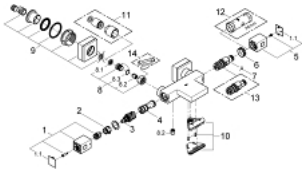

34 497 000 GROHTHERM CUBE THERMOSTATIC BATH MIXER 1/2"

PRODUCT DESCRIPTION

- Colour: chrome
- wall mounted
- GROHE LongLife finish
- GROHE SafeStop safety button at 38°C
- GROHE SafeStop Plus optional temperature limiter at 43°C included
- GROHE TurboStat - compact cartridge with wax thermoelement
- integrated mixed water shut off
- GROHE AquaDimmer with multiple function:
 - integrated GROHE EcoButton (economy button with economy stop for shower)
 - flow control
 - diverter: bath/shower
 - shower bottom outlet 1/2"
 -
 - flow straightener
 - built-in non return valves
 - dirt strainers
 - protected against backflow
 - covered S-unions

34 497 000 GROHTHERM CUBE THERMOSTATIC BATH MIXER 1/2"

SPARE PARTS, 1月 2013 – now

- 1: Shut-off handle (Spare part-nr. 47960000)
- 1.1: Cover cap (Spare part-nr. 4795900M)
- 2: Stop ring (Spare part-nr. 47922000)
- 3: Aquadimmer (Spare part-nr. 47364000)
- 4: Water flow (Spare part-nr. 47887000)
- 5: Temperature control handle (Spare part-nr. 47958000)
- 5.1: Cover cap (Spare part-nr. 4795900M)
- 6: Fitting ring (Spare part-nr. 47743000)
- 7: Thermostatic compact cartridge 1/2" (Spare part-nr. 47439000)
- 8: Non-return valve (Spare part-nr. 47189000)
- 8.1: Dirt strainer (Spare part-nr. 0726400M)
- 8.2: Non-return valve (Spare part-nr. 08565000)
- 8.3: O-ring $\varnothing 17 \times \varnothing 2$ (Spare part-nr. 0305500M)
- 9: S-union (Spare part-nr. 47824000)
- 10: Water flow (Spare part-nr. 47924000)
- 11: Extension set, 30 mm (Spare part-nr. 46238000)*
- 12: Socket spanner (Spare part-nr. 19332000)*
- 13: GROHE TurboStat cartridge 1/2" (Spare part-nr. 47175000)*
- 14: Special spanner (Spare part-nr. 19377000)*