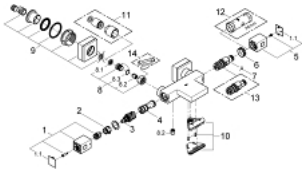

34 497 000 GROHTHERM CUBE THERMOSTATIC BATH MIXER 1/2"

PRODUCT DESCRIPTION

- Colour: chrome
- wall mounted
- GROHE LongLife finish
- GROHE SafeStop safety button at 38°C
- GROHE SafeStop Plus optional temperature limiter at 43°C included
- GROHE TurboStat - compact cartridge with wax thermoelement
- integrated mixed water shut off
- GROHE AquaDimmer with multiple function:
 - FlowControl Button, one-button switch for full water flow to the shower
 - flow control
 - diverter: bath/shower
 - shower bottom outlet 1/2"
 -
 - flow straightener
 - built-in non return valves
 - dirt strainers
 - protected against backflow
 - covered S-unions

34 497 000 GROHTHERM CUBE THERMOSTATIC BATH MIXER 1/2"

SPARE PARTS, 1月 2013 – now

- 1: Shut-off handle (Spare part-nr. 47960000)
- 1.1: Cover cap (Spare part-nr. 4795900M)
- 2: Stop ring (Spare part-nr. 47922000)
- 3: Aquadimmer (Spare part-nr. 47364000)
- 4: Water flow (Spare part-nr. 47887000)
- 5: Temperature control handle (Spare part-nr. 47958000)
- 5.1: Cover cap (Spare part-nr. 4795900M)
- 6: Fitting ring (Spare part-nr. 47743000)
- 7: Thermostatic compact cartridge 1/2" (Spare part-nr. 47439000)
- 8: Non-return valve (Spare part-nr. 47189000)
- 8.1: Dirt strainer (Spare part-nr. 0726400M)
- 8.2: Non-return valve (Spare part-nr. 08565000)
- 8.3: O-ring $\varnothing 17 \times \varnothing 2$ (Spare part-nr. 0305500M)
- 9: S-union (Spare part-nr. 47824000)
- 10: Water flow (Spare part-nr. 47924000)
- 11: Extension set, 30 mm (Spare part-nr. 46238000)*
- 12: Socket spanner (Spare part-nr. 19332000)*
- 13: GROHE TurboStat cartridge 1/2" (Spare part-nr. 47175000)*
- 14: Special spanner (Spare part-nr. 19377000)*