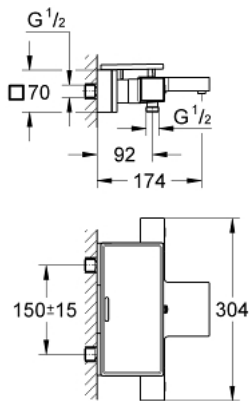

34 502 000 GROHTHERM CUBE THERMOSTAT BATH/SHOWER MIXER

PRODUCT DESCRIPTION

- Colour: chrome
- wall mounted
- GROHE LongLife finish
- GROHE SafeStop - safety button at 38°C
- GROHE SafeStop Plus - optional temperature limiter at 43°C included
- GROHE TurboStat - compact cartridge with wax thermoelement
- integrated mixed water shut off
- GROHE AquaDimmer with multiple function:
 - FlowControl Button, one-button switch for full water flow to the shower
 - - flow control
 - - diverter: bath/shower
- shower outlet below 1/2"
- spray pattern: GROHE XL Waterfall
- flow straightener
- built-in non return valves
- dirt strainers
- Protected against backflow
- covered S-unions
- GROHE EasyReach shower tray (18 700 000)
- removable for easy cleaning
- da Vinci satin white finish
- GROHE EcoJoy - less water, perfect flow

34 502 000 GROHTHERM CUBE THERMOSTAT BATH/SHOWER MIXER

SPARE PARTS, January 2013 – now

- 1: Shut-off handle (Spare part-nr. 47960000)
- 1.1: Cap (Spare part-nr. 4795900M)
- 2: Stop ring (Spare part-nr. 47922000)
- 3: Aquadimmer (Spare part-nr. 47364000)
- 4: Water flow (Spare part-nr. 47887000)
- 5: Temperature control handle (Spare part-nr. 47958000)
- 5.1: Cap (Spare part-nr. 4795900M)
- 6: Fitting ring (Spare part-nr. 47743000)
- 7: Thermostatic compact cartridge 1/2" (Spare part-nr. 47439000)
- 8: Non-return valve (Spare part-nr. 47189000)
- 8.1: Dirt Strainer (Spare part-nr. 0726400M)
- 8.2: Non-return valve (Spare part-nr. 08565000)
- 8.3: O-ring $\varnothing 17 \times \varnothing 2$ (Spare part-nr. 0305500M)
- 9: S-union (Spare part-nr. 47824000)
- 10: Water flow (Spare part-nr. 47924000)
- 11: GROHE EasyReach tray (Spare part-nr. 18700000)
- 12: Extension set 1/2", 30 mm (Spare part-nr. 46238000)*
- 13: Socket spanner (Spare part-nr. 19332000)*
- 14: GROHE TurboStat cartridge 1/2" (Spare part-nr. 47175000)*
- 15: Special spanner (Spare part-nr. 19377000)*