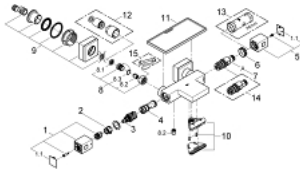

34 502 000 GROHTHERM CUBE THERMOSTAT BATH/SHOWER MIXER

PRODUCT DESCRIPTION

- Colour: chrome
- wall mounted
- GROHE LongLife finish
- GROHE SafeStop - safety button at 38°C
- GROHE SafeStop Plus - optional temperature limiter at 43°C included
- GROHE TurboStat - compact cartridge with wax thermoelement
- integrated mixed water shut off
- GROHE AquaDimmer with multiple function:
 - FlowControl Button, one-button switch for full water flow to the shower
 - - flow control
 - - diverter: bath/shower
- shower outlet below 1/2"
- spray pattern: GROHE XL Waterfall
- flow straightener
- built-in non return valves
- dirt strainers
- Protected against backflow
- covered S-unions
- GROHE EasyReach shower tray (18 700 000)
- removable for easy cleaning
- da Vinci satin white finish
- GROHE EcoJoy - less water, perfect flow

34 502 000 GROHTHERM CUBE THERMOSTAT BATH/SHOWER MIXER

SPARE PARTS, January 2013 – now

- 1: Shut-off handle (Spare part-nr. 47960000)
- 1.1: Cap (Spare part-nr. 4795900M)
- 2: Stop ring (Spare part-nr. 47922000)
- 3: Aquadimmer (Spare part-nr. 47364000)
- 4: Water flow (Spare part-nr. 47887000)
- 5: Temperature control handle (Spare part-nr. 47958000)
- 5.1: Cap (Spare part-nr. 4795900M)
- 6: Fitting ring (Spare part-nr. 47743000)
- 7: Thermostatic compact cartridge 1/2" (Spare part-nr. 47439000)
- 8: Non-return valve (Spare part-nr. 47189000)
- 8.1: Dirt Strainer (Spare part-nr. 0726400M)
- 8.2: Non-return valve (Spare part-nr. 08565000)
- 8.3: O-ring $\varnothing 17 \times \varnothing 2$ (Spare part-nr. 0305500M)
- 9: S-union (Spare part-nr. 47824000)
- 10: Water flow (Spare part-nr. 47924000)
- 11: GROHE EasyReach tray (Spare part-nr. 18700000)
- 12: Extension set 1/2", 30 mm (Spare part-nr. 46238000)*
- 13: Socket spanner (Spare part-nr. 19332000)*
- 14: GROHE TurboStat cartridge 1/2" (Spare part-nr. 47175000)*
- 15: Special spanner (Spare part-nr. 19377000)*