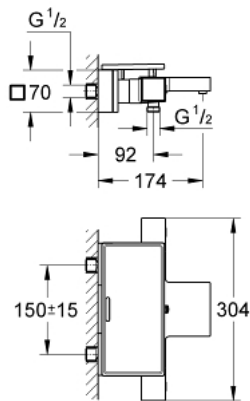

34 502 000 GROHTHERM CUBE THERMOSTAT BATH/SHOWER MIXER

PRODUCT DESCRIPTION

- Colour: chrome
- wall mounted
- GROHE LongLife finish
- GROHE SafeStop - safety button at 38°C
- GROHE SafeStop Plus - optional temperature limiter at 43°C included
- GROHE TurboStat - compact cartridge with wax thermoelement
- integrated mixed water shut off
- GROHE AquaDimmer with multiple function:
 - integrated GROHE EcoButton (economy button with economy stop for shower)
 - - flow control
 - - diverter: bath/shower
 - shower outlet below 1/2"
 - spray pattern: GROHE XL Waterfall
 - flow straightener
 - built-in non return valves
 - dirt strainers
 - Protected against backflow
 - covered S-unions
 - GROHE EasyReach shower tray (18 700 000)
 - removable for easy cleaning
 - da Vinci satin white finish
 - GROHE EcoJoy - less water, perfect flow

34 502 000 GROHTHERM CUBE THERMOSTAT BATH/SHOWER MIXER

SPARE PARTS, January 2013 – now

- 1: Shut-off handle (Spare part-nr. 47960000)
- 1.1: Cap (Spare part-nr. 4795900M)
- 2: Stop ring (Spare part-nr. 47922000)
- 3: Aquadimmer (Spare part-nr. 47364000)
- 4: Water flow (Spare part-nr. 47887000)
- 5: Temperature control handle (Spare part-nr. 47958000)
- 5.1: Cap (Spare part-nr. 4795900M)
- 6: Fitting ring (Spare part-nr. 47743000)
- 7: Thermostatic compact cartridge 1/2" (Spare part-nr. 47439000)
- 8: Non-return valve (Spare part-nr. 47189000)
- 8.1: Dirt Strainer (Spare part-nr. 0726400M)
- 8.2: Non-return valve (Spare part-nr. 08565000)
- 8.3: O-ring $\varnothing 17 \times \varnothing 2$ (Spare part-nr. 0305500M)
- 9: S-union (Spare part-nr. 47824000)
- 10: Water flow (Spare part-nr. 47924000)
- 11: GROHE EasyReach tray (Spare part-nr. 18700000)
- 12: Extension set 1/2", 30 mm (Spare part-nr. 46238000)*
- 13: Socket spanner (Spare part-nr. 19332000)*
- 14: GROHE TurboStat cartridge 1/2" (Spare part-nr. 47175000)*
- 15: Special spanner (Spare part-nr. 19377000)*