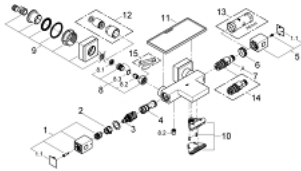

34 502 000 GROHTHERM CUBE THERMOSTAT BATH/SHOWER MIXER

PRODUCT DESCRIPTION

- Colour: chrome
- wall mounted
- GROHE LongLife finish
- GROHE SafeStop - safety button at 38°C
- GROHE SafeStop Plus - optional temperature limiter at 43°C included
- GROHE TurboStat - compact cartridge with wax thermoelement
- integrated mixed water shut off
- GROHE AquaDimmer with multiple function:
 - integrated GROHE EcoButton (economy button with economy stop for shower)
 - - flow control
 - - diverter: bath/shower
 - shower outlet below 1/2"
 - spray pattern: GROHE XL Waterfall
 - flow straightener
 - built-in non return valves
 - dirt strainers
 - Protected against backflow
 - covered S-unions
 - GROHE EasyReach shower tray (18 700 000)
 - removable for easy cleaning
 - da Vinci satin white finish
 - GROHE EcoJoy - less water, perfect flow

34 502 000 GROHTHERM CUBE THERMOSTAT BATH/SHOWER MIXER

SPARE PARTS, January 2013 – now

- 1: Shut-off handle (Spare part-nr. 47960000)
- 1.1: Cap (Spare part-nr. 4795900M)
- 2: Stop ring (Spare part-nr. 47922000)
- 3: Aquadimmer (Spare part-nr. 47364000)
- 4: Water flow (Spare part-nr. 47887000)
- 5: Temperature control handle (Spare part-nr. 47958000)
- 5.1: Cap (Spare part-nr. 4795900M)
- 6: Fitting ring (Spare part-nr. 47743000)
- 7: Thermostatic compact cartridge 1/2" (Spare part-nr. 47439000)
- 8: Non-return valve (Spare part-nr. 47189000)
- 8.1: Dirt Strainer (Spare part-nr. 0726400M)
- 8.2: Non-return valve (Spare part-nr. 08565000)
- 8.3: O-ring $\varnothing 17 \times \varnothing 2$ (Spare part-nr. 0305500M)
- 9: S-union (Spare part-nr. 47824000)
- 10: Water flow (Spare part-nr. 47924000)
- 11: GROHE EasyReach tray (Spare part-nr. 18700000)
- 12: Extension set 1/2", 30 mm (Spare part-nr. 46238000)*
- 13: Socket spanner (Spare part-nr. 19332000)*
- 14: GROHE TurboStat cartridge 1/2" (Spare part-nr. 47175000)*
- 15: Special spanner (Spare part-nr. 19377000)*