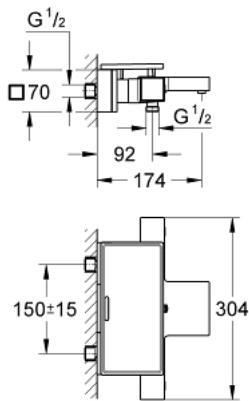

34 502 000 GROHTHERM CUBE THERMOSTATIC BATH MIXER 1/2"

PRODUCT DESCRIPTION

- Colour: chrome
- wall mounted
- GROHE LongLife finish
- GROHE SafeStop safety button at 38°C
- GROHE SafeStop Plus optional temperature limiter at 43°C included
- GROHE TurboStat - compact cartridge with wax thermoelement
- integrated mixed water shut off
- GROHE AquaDimmer with multiple function:
 - integrated GROHE EcoButton (economy button with economy stop for shower)
 - flow control
 - diverter: bath/shower
 - shower bottom outlet 1/2"
 -
 - flow straightener
 - built-in non return valves
 - dirt strainers
 - protected against backflow
 - covered S-unions
 - GROHE EasyReach shower tray (18 700 000)
 - removable for easy cleaning
 - da Vinci satin white finish
 - GROHE EcoJoy - Less water, perfect flow

34 502 000 GROHTHERM CUBE THERMOSTATIC BATH MIXER 1/2"

SPARE PARTS, 1月 2013 – now

- 1: Shut-off handle (Spare part-nr. 47960000)
- 1.1: Cover cap (Spare part-nr. 4795900M)
- 2: Stop ring (Spare part-nr. 47922000)
- 3: Aquadimmer (Spare part-nr. 47364000)
- 4: Water flow (Spare part-nr. 47887000)
- 5: Temperature control handle (Spare part-nr. 47958000)
- 5.1: Cover cap (Spare part-nr. 4795900M)
- 6: Fitting ring (Spare part-nr. 47743000)
- 7: Thermostatic compact cartridge 1/2" (Spare part-nr. 47439000)
- 8: Non-return valve (Spare part-nr. 47189000)
- 8.1: Dirt strainer (Spare part-nr. 0726400M)
- 8.2: Non-return valve (Spare part-nr. 08565000)
- 8.3: O-ring $\varnothing 17 \times \varnothing 2$ (Spare part-nr. 0305500M)
- 9: S-union (Spare part-nr. 47824000)
- 10: Water flow (Spare part-nr. 47924000)
- 11: GROHE EasyReach tray (Spare part-nr. 18700000)
- 12: Extension set, 30 mm (Spare part-nr. 46238000)*
- 13: Socket spanner (Spare part-nr. 19332000)*
- 14: GROHE TurboStat cartridge 1/2" (Spare part-nr. 47175000)*
- 15: Special spanner (Spare part-nr. 19377000)*