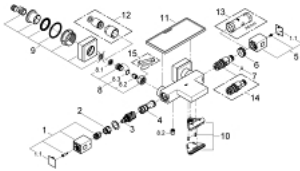

34 502 000 GROHTHERM CUBE THERMOSTATIC BATH MIXER 1/2"

PRODUCT DESCRIPTION

- Colour: chrome
- wall mounted
- GROHE LongLife finish
- GROHE SafeStop safety button at 38°C
- GROHE SafeStop Plus optional temperature limiter at 43°C included
- GROHE TurboStat - compact cartridge with wax thermoelement
- integrated mixed water shut off
- GROHE AquaDimmer with multiple function:
 - integrated GROHE EcoButton (economy button with economy stop for shower)
 - flow control
 - diverter: bath/shower
 - shower bottom outlet 1/2"
 -
 - flow straightener
 - built-in non return valves
 - dirt strainers
 - protected against backflow
 - covered S-unions
 - GROHE EasyReach shower tray (18 700 000)
 - removable for easy cleaning
 - da Vinci satin white finish
 - GROHE EcoJoy - Less water, perfect flow

34 502 000 GROHTHERM CUBE THERMOSTATIC BATH MIXER 1/2"

SPARE PARTS, 1月 2013 – now

- 1: Shut-off handle (Spare part-nr. 47960000)
- 1.1: Cover cap (Spare part-nr. 4795900M)
- 2: Stop ring (Spare part-nr. 47922000)
- 3: Aquadimmer (Spare part-nr. 47364000)
- 4: Water flow (Spare part-nr. 47887000)
- 5: Temperature control handle (Spare part-nr. 47958000)
- 5.1: Cover cap (Spare part-nr. 4795900M)
- 6: Fitting ring (Spare part-nr. 47743000)
- 7: Thermostatic compact cartridge 1/2" (Spare part-nr. 47439000)
- 8: Non-return valve (Spare part-nr. 47189000)
- 8.1: Dirt strainer (Spare part-nr. 0726400M)
- 8.2: Non-return valve (Spare part-nr. 08565000)
- 8.3: O-ring $\varnothing 17 \times \varnothing 2$ (Spare part-nr. 0305500M)
- 9: S-union (Spare part-nr. 47824000)
- 10: Water flow (Spare part-nr. 47924000)
- 11: GROHE EasyReach tray (Spare part-nr. 18700000)
- 12: Extension set, 30 mm (Spare part-nr. 46238000)*
- 13: Socket spanner (Spare part-nr. 19332000)*
- 14: GROHE TurboStat cartridge 1/2" (Spare part-nr. 47175000)*
- 15: Special spanner (Spare part-nr. 19377000)*