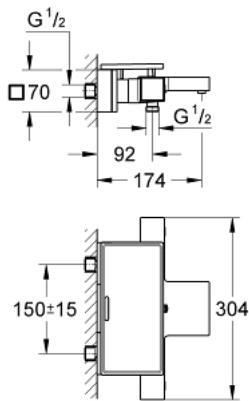

## 34 502 000 GROHTHERM CUBE THERMOSTATIC BATH MIXER 1/2"

### PRODUCT DESCRIPTION

- Colour: chrome
- wall mounted
- GROHE LongLife finish
- GROHE SafeStop safety button at 38°C
- GROHE SafeStop Plus optional temperature limiter at 43°C included
- GROHE TurboStat - compact cartridge with wax thermoelement
- integrated mixed water shut off
- GROHE AquaDimmer with multiple function:
  - FlowControl Button, one-button switch for full water flow to the shower
  - flow control
  - diverter: bath/shower
  - shower bottom outlet 1/2"
  - 
  - flow straightener
  - built-in non return valves
  - dirt strainers
  - protected against backflow
  - covered S-unions
- GROHE EasyReach shower tray (18 700 000)
- removable for easy cleaning
- da Vinci satin white finish
- GROHE EcoJoy - Less water, perfect flow

### SPARE PARTS, 1月 2013 – now

- 1: Shut-off handle (Spare part-nr. 47960000)
  - 1.1: Cover cap (Spare part-nr. 4795900M)
  - 2: Stop ring (Spare part-nr. 47922000)
  - 3: Aquadimmer (Spare part-nr. 47364000)
  - 4: Water flow (Spare part-nr. 47887000)
  - 5: Temperature control handle (Spare part-nr. 47958000)
  - 5.1: Cover cap (Spare part-nr. 4795900M)
  - 6: Fitting ring (Spare part-nr. 47743000)
  - 7: Thermostatic compact cartridge 1/2" (Spare part-nr. 47439000)
  - 8: Non-return valve (Spare part-nr. 47189000)
  - 8.1: Dirt strainer (Spare part-nr. 0726400M)
  - 8.2: Non-return valve (Spare part-nr. 08565000)
  - 8.3: O-ring  $\varnothing 17 \times \varnothing 2$  (Spare part-nr. 0305500M)
  - 9: S-union (Spare part-nr. 47824000)
  - 10: Water flow (Spare part-nr. 47924000)
  - 11: GROHE EasyReach tray (Spare part-nr. 18700000)
  - 12: Extension set, 30 mm (Spare part-nr. 46238000)\*
  - 13: Socket spanner (Spare part-nr. 19332000)\*
  - 14: GROHE TurboStat cartridge 1/2" (Spare part-nr. 47175000)\*
  - 15: Special spanner (Spare part-nr. 19377000)\*
- \* Optional accessories