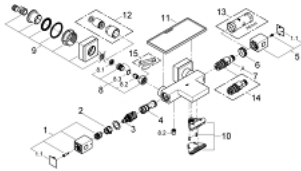

### PRODUCT DESCRIPTION

- Colour: chrome
- wall mounted
- GROHE LongLife finish
- GROHE SafeStop safety button at 38°C
- GROHE SafeStop Plus optional temperature limiter at 43°C included
- GROHE TurboStat - compact cartridge with wax thermoelement
- integrated mixed water shut off
- GROHE AquaDimmer with multiple function:
  - FlowControl Button, one-button switch for full water flow to the shower
  - flow control
  - diverter: bath/shower
  - shower bottom outlet 1/2"
  - 
  - flow straightener
  - built-in non return valves
  - dirt strainers
  - protected against backflow
  - covered S-unions
- GROHE EasyReach shower tray (18 700 000)
- removable for easy cleaning
- da Vinci satin white finish
- GROHE EcoJoy - Less water, perfect flow

### SPARE PARTS, 1月 2013 – now

- 1: Shut-off handle (Spare part-nr. 47960000)
  - 1.1: Cover cap (Spare part-nr. 4795900M)
  - 2: Stop ring (Spare part-nr. 47922000)
  - 3: Aquadimmer (Spare part-nr. 47364000)
  - 4: Water flow (Spare part-nr. 47887000)
  - 5: Temperature control handle (Spare part-nr. 47958000)
  - 5.1: Cover cap (Spare part-nr. 4795900M)
  - 6: Fitting ring (Spare part-nr. 47743000)
  - 7: Thermostatic compact cartridge 1/2" (Spare part-nr. 47439000)
  - 8: Non-return valve (Spare part-nr. 47189000)
  - 8.1: Dirt strainer (Spare part-nr. 0726400M)
  - 8.2: Non-return valve (Spare part-nr. 08565000)
  - 8.3: O-ring  $\varnothing 17 \times \varnothing 2$  (Spare part-nr. 0305500M)
  - 9: S-union (Spare part-nr. 47824000)
  - 10: Water flow (Spare part-nr. 47924000)
  - 11: GROHE EasyReach tray (Spare part-nr. 18700000)
  - 12: Extension set, 30 mm (Spare part-nr. 46238000)\*
  - 13: Socket spanner (Spare part-nr. 19332000)\*
  - 14: GROHE TurboStat cartridge 1/2" (Spare part-nr. 47175000)\*
  - 15: Special spanner (Spare part-nr. 19377000)\*
- \* Optional accessories