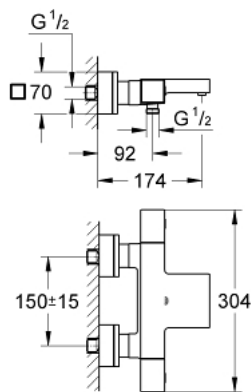

## 34 508 000 GROHTHERM CUBE THERMOSTAT BATH/SHOWER MIXER

### PRODUCT DESCRIPTION

- Colour: chrome
- wall mounted
- GROHE LongLife finish
- GROHE SafeStop - safety button at 38°C
- GROHE SafeStop Plus - integrated temperature limiter at max 50° C
- GROHE TurboStat C3 - compact cartridge with wax thermoelement
- integrated mixed water shut off
- GROHE AquaDimmer with multiple function:
  - - flow control
  - - diverter: bath/shower
- shower outlet below 1/2"
- spray pattern: GROHE XL Waterfall
- flow straightener
- built-in non return valves
- dirt strainers
- Protected against backflow
- covered S-unions
- GROHE EcoJoy - less water, perfect flow