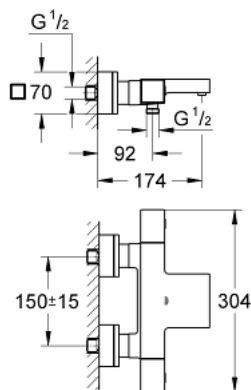

34 508 000 GROHTHERM CUBE THERMOSTAT BATH/SHOWER MIXER

PRODUCT DESCRIPTION

- Colour: chrome
- wall mounted
- GROHE LongLife finish
- GROHE SafeStop - safety button at 38°C
- GROHE SafeStop Plus - integrated temperature limiter at max 50° C
- GROHE TurboStat C3 - compact cartridge with wax thermosteement
- integrated mixed water shut off
- GROHE AquaDimmer with multiple function:
 - integrated GROHE EcoButton (economy button with economy stop for shower)
 - - flow control
 - - diverter: bath/shower
- shower outlet below 1/2"
- spray pattern: GROHE XL Waterfall
- flow straightener
- built-in non return valves
- dirt strainers
- Protected against backflow
- covered S-unions
- GROHE EcoJoy - less water, perfect flow