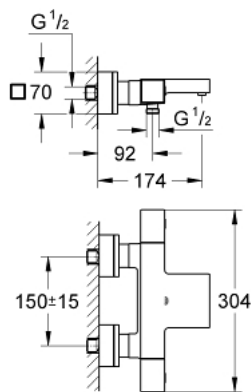

## 34 508 000 GROHTHERM CUBE THERMOSTATIC BATH MIXER 1/2"

### PRODUCT DESCRIPTION

- Colour: chrome
- wall mounted
- GROHE LongLife finish
- GROHE SafeStop safety button at 38°C
- GROHE SafeStop Plus - integrated temperature limiter at max 50° C
- GROHE TurboStat C3 - compact cartridge with wax thermostatic element
- integrated mixed water shut off
- GROHE AquaDimmer with multiple function:
  - FlowControl Button, one-button switch for full water flow to the shower
  - flow control
  - diverter: bath/shower
  - shower bottom outlet 1/2"
  - 
  - flow straightener
  - built-in non return valves
  - dirt strainers
  - protected against backflow
  - covered S-unions
  - GROHE EcoJoy - Less water, perfect flow