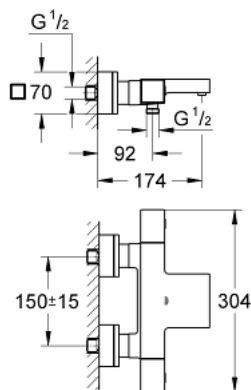

34 508 000 GROHTHERM CUBE THERMOSTATIC BATH MIXER 1/2"

PRODUCT DESCRIPTION

- Colour: chrome
- wall mounted
- GROHE LongLife finish
- GROHE SafeStop safety button at 38°C
- GROHE SafeStop Plus - integrated temperature limiter at max 50° C
- GROHE TurboStat C3 - compact cartridge with wax thermostatic element
- integrated mixed water shut off
- GROHE AquaDimmer with multiple function:
 - integrated GROHE EcoButton (economy button with economy stop for shower)
- flow control
- diverter: bath/shower
- shower bottom outlet 1/2"
-
- flow straightener
- built-in non return valves
- dirt strainers
- protected against backflow
- covered S-unions
- GROHE EcoJoy - Less water, perfect flow