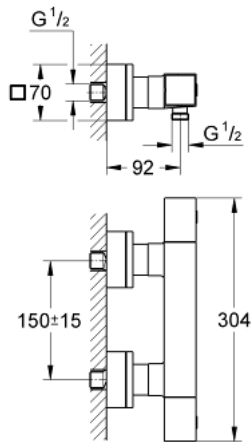

34 509 000 GROHTHERM CUBE THERMOSTAT SHOWER MIXER

PRODUCT DESCRIPTION

- Colour: chrome
- wall mounted
- GROHE LongLife finish
- GROHE SafeStop - safety button at 38°C
- GROHE SafeStop Plus - integrated temperature limiter at max 50° C
- GROHE TurboStat C3 - compact cartridge with wax thermosteement
- integrated mixed water shut off
- volume handle with EcoButton (economy button with individually adjustable economy stop)
- shower outlet below 1/2"
- ceramic headpart 1/2", 180°
- built-in non return valves
- dirt strainers
- Protected against backflow
- covered S-unions
- integrated flow limiter 14 l/min in the shower outlet
- GROHE EcoJoy - less water, perfect flow