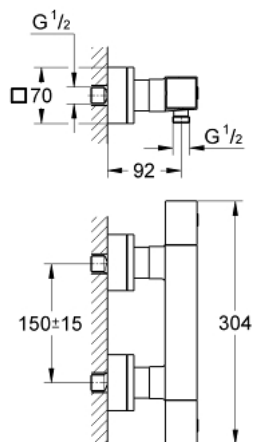

34 509 000 GROHTHERM CUBE THERMOSTAT SHOWER MIXER

PRODUCT DESCRIPTION

- Colour: chrome
- wall mounted
- GROHE LongLife finish
- GROHE SafeStop - safety button at 38°C
- GROHE SafeStop Plus - integrated temperature limiter at max 50° C
- GROHE TurboStat C3 - compact cartridge with wax thermosteement
- integrated mixed water shut off
- volume handle with FlowControl Button (button with individually adjustable stop)
- shower outlet below 1/2"
- ceramic headpart 1/2", 180°
- built-in non return valves
- dirt strainers
- Protected against backflow
- covered S-unions
- integrated flow limiter 14 l/min in the shower outlet
- GROHE EcoJoy - less water, perfect flow