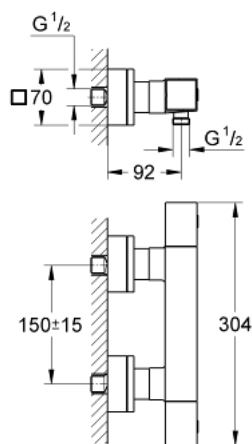

## 34 509 000 GROHTHERM CUBE THERMOSTATIC SHOWER MIXER 1/2"

### PRODUCT DESCRIPTION

- Colour: chrome
- wall mounted
- GROHE LongLife finish
- GROHE SafeStop safety button at 38°C
- GROHE SafeStop Plus - integrated temperature limiter at max 50° C
- GROHE TurboStat C3 - compact cartridge with wax thermostatic element
- integrated mixed water shut off
- volume handle with FlowControl Button (button with individually adjustable stop)
- shower bottom outlet 1/2"
- Carbodur ceramic headpart 1/2", 180°
- built-in non return valves
- dirt strainers
- protected against backflow
- covered S-unions
- integrated flow limiter 14 l/min in the shower outlet
- GROHE EcoJoy - Less water, perfect flow