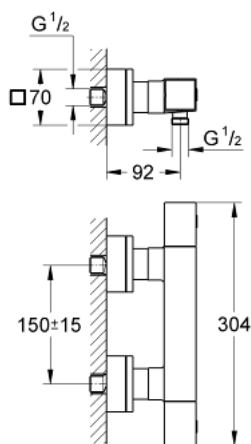

## 34 509 000 GROHTHERM CUBE THERMOSTATIC SHOWER MIXER 1/2"

### PRODUCT DESCRIPTION

- Colour: chrome
- wall mounted
- GROHE LongLife finish
- GROHE SafeStop safety button at 38°C
- GROHE SafeStop Plus - integrated temperature limiter at max 50° C
- GROHE TurboStat C3 - compact cartridge with wax thermoelement
- integrated mixed water shut off
- volume handle with GROHE EcoButton (economy button with individually adjustable economy stop)
- shower bottom outlet 1/2"
- Carbodur ceramic headpart 1/2", 180°
- built-in non return valves
- dirt strainers
- protected against backflow
- covered S-unions
- integrated flow limiter 14 l/min in the shower outlet
- GROHE EcoJoy - Less water, perfect flow