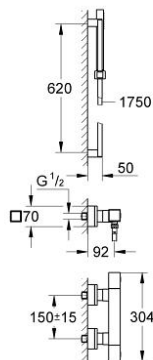

## 34 516 000 GROHTHERM CUBE SHOWER SET

### PRODUCT DESCRIPTION

- Colour: chrome
- thermostatic shower mixer 1/2" with shower set
- wall mounted
- GROHE LongLife finish
- GROHE TurboStat C3 - compact cartridge with wax thermoelement
- GROHE EcoJoy - less water, perfect flow
- integrated flow limiter 14 l/min in the shower outlet
- integrated mixed water shut off
- ceramic headparts 1/2", 180°
- volume handle with EcoButton (economy button with individually adjustable economy stop)
- GROHE SafeStop - safety button at 38°C
- GROHE SafeStop Plus - integrated temperature limiter at max 50° C
- shower outlet below 1/2"
- built-in non return valves
- dirt strainers
- covered S-unions
- Protected against backflow
- minimum pressure 1,0 bar
- Euphoria Cube Shower set (27 937 000)
- consists of:
  - shower rail 600 mm (27 892)
  - hand shower Euphoria Cube (27 699 000)
  - shower hose Silverflex 1750 mm 1/2" x 1/2" (28 388)
  - 1/2" x 1/2"
  - maximum flow rate 9.5 l/min