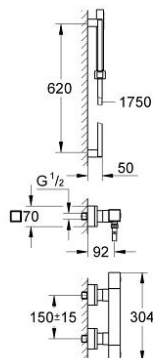

34 516 000 GROHTHERM CUBE SHOWER SET

PRODUCT DESCRIPTION

- Colour: chrome
- thermostatic shower mixer 1/2" with shower set
- wall mounted
- GROHE LongLife finish
- GROHE TurboStat C3 - compact cartridge with wax thermoelement
- GROHE EcoJoy - less water, perfect flow
- integrated flow limiter 14 l/min in the shower outlet
- integrated mixed water shut off
- ceramic headparts 1/2", 180°
- volume handle with FlowControl Button (button with individually adjustable stop)
- GROHE SafeStop - safety button at 38°C
- GROHE SafeStop Plus - integrated temperature limiter at max 50° C
- shower outlet below 1/2"
- built-in non return valves
- dirt strainers
- covered S-unions
- Protected against backflow
- minimum pressure 1,0 bar
- Euphoria Cube Shower set (27 937 000)
- consists of:
 - shower rail 600 mm (27 892)
 - hand shower Euphoria Cube (27 699 000)
 - shower hose Silverflex 1750 mm 1/2" x 1/2" (28 388)
 - 1/2" x 1/2"
 - maximum flow rate 9.5 l/min