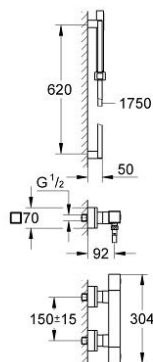

34 516 000 GROHTHERM CUBE SHOWER SET

PRODUCT DESCRIPTION

- Colour: chrome
- thermostatic shower mixer 1/2 " with shower set
- wall mounted
- GROHE LongLife finish
- GROHE TurboStat C3 - compact cartridge with wax thermoelement
- GROHE EcoJoy - Less water, perfect flow
- integrated flow limiter 14 l/min in the shower outlet
- integrated mixed water shut off
- Carbodur ceramic headparts 1/2", 180°
- volume handle with GROHE EcoButton (economy button with individually adjustable economy stop)
- GROHE SafeStop safety button at 38°C
- GROHE SafeStop Plus - integrated temperature limiter at max 50° C
- shower bottom outlet 1/2"
- built-in non return valves
- dirt strainers
- covered S-unions
- protected against backflow
- min. recommended pressure 1.0 bar
- Euphoria Cube Shower set (27 937 000)
- consisting of:
 - shower rail 600 mm (27 892)
 - hand shower Euphoria Cube (27 699)
 - shower hose Silverflex 1750 mm 1/2" x 1/2" (28 388)
 - 1/2" x 1/2"
 - maximum flow rate 9.5 l/min