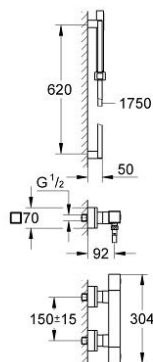

34 516 000 GROHTHERM CUBE SHOWER SET

PRODUCT DESCRIPTION

- Colour: chrome
- thermostatic shower mixer 1/2 " with shower set
- wall mounted
- GROHE LongLife finish
- GROHE TurboStat C3 - compact cartridge with wax thermoelement
- GROHE EcoJoy - Less water, perfect flow
- integrated flow limiter 14 l/min in the shower outlet
- integrated mixed water shut off
- Carbodur ceramic headparts 1/2", 180°
- volume handle with FlowControl Button (button with individually adjustable stop)
- GROHE SafeStop safety button at 38°C
- GROHE SafeStop Plus - integrated temperature limiter at max 50° C
- shower bottom outlet 1/2"
- built-in non return valves
- dirt strainers
- covered S-unions
- protected against backflow
- min. recommended pressure 1.0 bar
- Euphoria Cube Shower set (27 937 000)
- consisting of:
 - shower rail 600 mm (27 892)
 - hand shower Euphoria Cube (27 699)
 - shower hose Silverflex 1750 mm 1/2" x 1/2" (28 388)
 - 1/2" x 1/2"
 - maximum flow rate 9.5 l/min