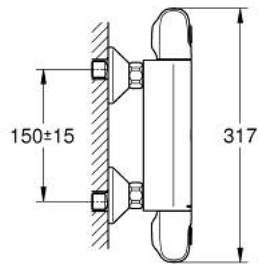

### PRODUCT DESCRIPTION

- Colour: chrome
- wall mounted
- GROHE CoolTouch safety housing
- GROHE LongLife finish
- GROHE MetalGrip ergonomically shaped metal handles
- GROHE SafeStop - safety button at 38°C
- GROHE SafeStop Plus - optional temperature limiter at 43°C included
- GROHE TurboStat - compact cartridge with wax thermoelement
- integrated mixed water shut off
- volume handle with EcoButton (economy button with individually adjustable economy stop)
- ceramic headpart 1/2", 180°
- shower outlet below 1/2"
- built-in non return valves
- dirt strainers
- Protected against backflow
- GROHE FastFixation S-unions
- metal escutcheon

### SPARE PARTS, February 2014 – now

- 1: Shut-off handle (Spare part-nr. 47972000)
  - 1.1: Cap (Spare part-nr. 4797400M)
  - 2: Ceramic headpart, 1/2" (Spare part-nr. 45346000)
  - 2.1: O-ring  $\varnothing 18.2 \times \varnothing 1.7$  (Spare part-nr. 0392400M)
  - 3: Temperature control handle (Spare part-nr. 47973000)
  - 3.1: Cap (Spare part-nr. 4797400M)
  - 4: Fitting ring (Spare part-nr. 47743000)
  - 5: Thermostatic compact cartridge 1/2" (Spare part-nr. 47439000)
  - 6: Race (Spare part-nr. 47975000)
  - 7: Non-return valves (Spare part-nr. 47979000)
  - 7.1: Non-return valve (Spare part-nr. 0654400M)
  - 7.2: Fixing set (Spare part-nr. 48003000)
  - 8: S-union (Spare part-nr. 12075000)
  - 8.1: Ball seal dia. 9x6.8 mm (Spare part-nr. 0138600M)
  - 8.2: Escutcheon (Spare part-nr. 0221000M)
  - 9: Non-return valve (Spare part-nr. 08565000)
  - 10: Extension 3/4", 20 mm (Spare part-nr. 0713000M)\*
  - 11: Special spanner (Spare part-nr. 19377000)\*
  - 12: Socket spanner (Spare part-nr. 19332000)\*
  - 13: GROHE TurboStat cartridge 1/2" (Spare part-nr. 47175000)\*
- \* Optional accessories