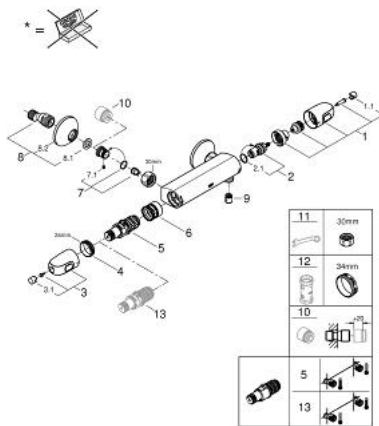

### PRODUCT DESCRIPTION

- Colour: chrome
- wall mounted
- GROHE CoolTouch safety housing
- GROHE LongLife finish
- GROHE MetalGrip ergonomically shaped metal handles
- GROHE SafeStop - safety button at 38°C
- GROHE SafeStop Plus - optional temperature limiter at 43°C included
- GROHE TurboStat - compact cartridge with wax thermoelement
- integrated mixed water shut off
- volume handle with EcoButton (economy button with individually adjustable economy stop)
- ceramic headpart 1/2", 180°
- shower outlet below 1/2"
- built-in non return valves
- dirt strainers
- Protected against backflow
- GROHE FastFixation S-unions
- metal escutcheon

### SPARE PARTS, February 2014 – now

- 1: Shut-off handle (Spare part-nr. 47972000)
  - 1.1: Cap (Spare part-nr. 4797400M)
  - 2: Ceramic headpart, 1/2" (Spare part-nr. 45346000)
  - 2.1: O-ring  $\varnothing 18.2 \times \varnothing 1.7$  (Spare part-nr. 0392400M)
  - 3: Temperature control handle (Spare part-nr. 47973000)
  - 3.1: Cap (Spare part-nr. 4797400M)
  - 4: Fitting ring (Spare part-nr. 47743000)
  - 5: Thermostatic compact cartridge 1/2" (Spare part-nr. 47439000)
  - 6: Race (Spare part-nr. 47975000)
  - 7: Non-return valves (Spare part-nr. 47979000)
  - 7.1: Non-return valve (Spare part-nr. 0654400M)
  - 7.2: Fixing set (Spare part-nr. 48003000)
  - 8: S-union (Spare part-nr. 12075000)
  - 8.1: Ball seal dia. 9x6.8 mm (Spare part-nr. 0138600M)
  - 8.2: Escutcheon (Spare part-nr. 0221000M)
  - 9: Non-return valve (Spare part-nr. 08565000)
  - 10: Extension 3/4", 20 mm (Spare part-nr. 0713000M)\*
  - 11: Special spanner (Spare part-nr. 19377000)\*
  - 12: Socket spanner (Spare part-nr. 19332000)\*
  - 13: GROHE TurboStat cartridge 1/2" (Spare part-nr. 47175000)\*
- \* Optional accessories