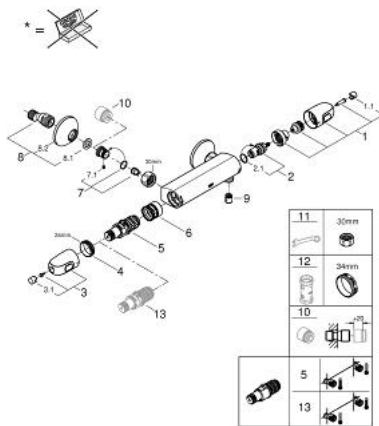

### PRODUCT DESCRIPTION

- Colour: chrome
- wall mounted
- GROHE CoolTouch safety housing
- GROHE LongLife finish
- GROHE MetalGrip ergonomically shaped metal handles
- GROHE SafeStop - safety button at 38°C
- GROHE SafeStop Plus - optional temperature limiter at 43°C included
- GROHE TurboStat - compact cartridge with wax thermoelement
- integrated mixed water shut off
- volume handle with FlowControl Button (button with individually adjustable stop)
- ceramic headpart 1/2", 180°
- shower outlet below 1/2"
- built-in non return valves
- dirt strainers
- Protected against backflow
- GROHE FastFixation S-unions
- metal escutcheon

### SPARE PARTS, February 2014 – now

- 1: Shut-off handle (Spare part-nr. 47972000)
  - 1.1: Cap (Spare part-nr. 4797400M)
  - 2: Ceramic headpart, 1/2" (Spare part-nr. 45346000)
  - 2.1: O-ring  $\varnothing 18.2 \times \varnothing 1.7$  (Spare part-nr. 0392400M)
  - 3: Temperature control handle (Spare part-nr. 47973000)
  - 3.1: Cap (Spare part-nr. 4797400M)
  - 4: Fitting ring (Spare part-nr. 47743000)
  - 5: Thermostatic compact cartridge 1/2" (Spare part-nr. 47439000)
  - 6: Race (Spare part-nr. 47975000)
  - 7: Non-return valves (Spare part-nr. 47979000)
  - 7.1: Non-return valve (Spare part-nr. 0654400M)
  - 7.2: Fixing set (Spare part-nr. 48003000)
  - 8: S-union (Spare part-nr. 12075000)
  - 8.1: Ball seal dia. 9x6.8 mm (Spare part-nr. 0138600M)
  - 8.2: Escutcheon (Spare part-nr. 0221000M)
  - 9: Non-return valve (Spare part-nr. 08565000)
  - 10: Extension 3/4", 20 mm (Spare part-nr. 0713000M)\*
  - 11: Special spanner (Spare part-nr. 19377000)\*
  - 12: Socket spanner (Spare part-nr. 19332000)\*
  - 13: GROHE TurboStat cartridge 1/2" (Spare part-nr. 47175000)\*
- \* Optional accessories