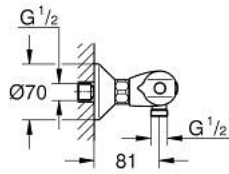

### PRODUCT DESCRIPTION

- Colour: chrome
- wall mounted
- GROHE CoolTouch safety housing
- GROHE LongLife finish
- GROHE MetalGrip ergonomically shaped metal handles
- GROHE SafeStop - safety button at 38°C
- GROHE SafeStop Plus - optional temperature limiter at 43°C included
- GROHE TurboStat - compact cartridge with wax thermoelement
- integrated mixed water shut off
- volume handle with FlowControl Button (button with individually adjustable stop)
- ceramic headpart 1/2", 180°
- shower outlet below 1/2"
- built-in non return valves
- dirt strainers
- Protected against backflow
- GROHE FastFixation S-unions
- metal escutcheon

### SPARE PARTS, February 2014 – now

- 1: Shut-off handle (Spare part-nr. 47972000)
  - 1.1: Cap (Spare part-nr. 4797400M)
  - 2: Ceramic headpart, 1/2" (Spare part-nr. 45346000)
  - 2.1: O-ring  $\varnothing 18.2 \times \varnothing 1.7$  (Spare part-nr. 0392400M)
  - 3: Temperature control handle (Spare part-nr. 47973000)
  - 3.1: Cap (Spare part-nr. 4797400M)
  - 4: Fitting ring (Spare part-nr. 47743000)
  - 5: Thermostatic compact cartridge 1/2" (Spare part-nr. 47439000)
  - 6: Race (Spare part-nr. 47975000)
  - 7: Non-return valves (Spare part-nr. 47979000)
  - 7.1: Non-return valve (Spare part-nr. 0654400M)
  - 7.2: Fixing set (Spare part-nr. 48003000)
  - 8: S-union (Spare part-nr. 12075000)
  - 8.1: Ball seal dia. 9x6.8 mm (Spare part-nr. 0138600M)
  - 8.2: Escutcheon (Spare part-nr. 0221000M)
  - 9: Non-return valve (Spare part-nr. 08565000)
  - 10: Extension 3/4", 20 mm (Spare part-nr. 0713000M)\*
  - 11: Special spanner (Spare part-nr. 19377000)\*
  - 12: Socket spanner (Spare part-nr. 19332000)\*
  - 13: GROHE TurboStat cartridge 1/2" (Spare part-nr. 47175000)\*
- \* Optional accessories