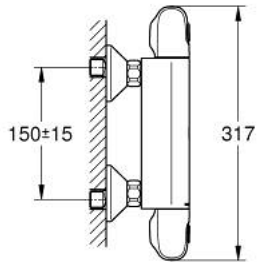

### PRODUCT DESCRIPTION

- Colour: chrome
- wall mounted
- GROHE CoolTouch safety housing
- GROHE LongLife finish
- GROHE MetalGrip ergonomically shaped metal handles
- GROHE SafeStop - safety button at 38°C
- GROHE SafeStop Plus - optional temperature limiter at 43°C included
- GROHE TurboStat - compact cartridge with wax thermoelement
- integrated mixed water shut off
- volume handle with FlowControl Button (button with individually adjustable stop)
- ceramic headpart 1/2", 180°
- shower outlet below 1/2"
- built-in non return valves
- dirt strainers
- Protected against backflow
- GROHE FastFixation S-unions
- metal escutcheon

### SPARE PARTS, February 2014 – now

- 1: Shut-off handle (Spare part-nr. 47972000)
  - 1.1: Cap (Spare part-nr. 4797400M)
  - 2: Ceramic headpart, 1/2" (Spare part-nr. 45346000)
  - 2.1: O-ring  $\varnothing 18.2 \times \varnothing 1.7$  (Spare part-nr. 0392400M)
  - 3: Temperature control handle (Spare part-nr. 47973000)
  - 3.1: Cap (Spare part-nr. 4797400M)
  - 4: Fitting ring (Spare part-nr. 47743000)
  - 5: Thermostatic compact cartridge 1/2" (Spare part-nr. 47439000)
  - 6: Race (Spare part-nr. 47975000)
  - 7: Non-return valves (Spare part-nr. 47979000)
  - 7.1: Non-return valve (Spare part-nr. 0654400M)
  - 7.2: Fixing set (Spare part-nr. 48003000)
  - 8: S-union (Spare part-nr. 12075000)
  - 8.1: Ball seal dia. 9x6.8 mm (Spare part-nr. 0138600M)
  - 8.2: Escutcheon (Spare part-nr. 0221000M)
  - 9: Non-return valve (Spare part-nr. 08565000)
  - 10: Extension 3/4", 20 mm (Spare part-nr. 0713000M)\*
  - 11: Special spanner (Spare part-nr. 19377000)\*
  - 12: Socket spanner (Spare part-nr. 19332000)\*
  - 13: GROHE TurboStat cartridge 1/2" (Spare part-nr. 47175000)\*
- \* Optional accessories