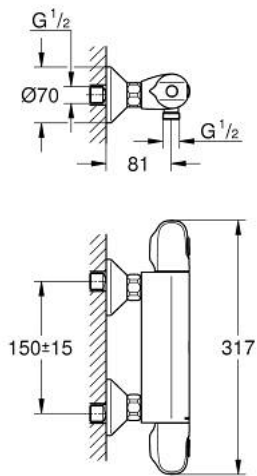

34 550 000 GROHTHERM 1000 THERMOSTATIC SHOWER MIXER 1/2"

PRODUCT DESCRIPTION

- Colour: chrome
- wall mounted
- GROHE CoolTouch safety housing
- GROHE LongLife finish
- GROHE MetalGrip ergonomically shaped metal handles
- GROHE SafeStop safety button at 38°C
- GROHE SafeStop Plus optional temperature limiter at 43°C included
- GROHE TurboStat - compact cartridge with wax thermoelement
- integrated mixed water shut off
- volume handle with GROHE EcoButton (economy button with individually adjustable economy stop)
- ceramic headpart 1/2", 180°
- shower bottom outlet 1/2"
- built-in non return valves
- dirt strainers
- protected against backflow
- GROHE FastFixation S-unions
- metal escutcheon

34 550 000 GROHTHERM 1000 THERMOSTATIC SHOWER MIXER 1/2"

SPARE PARTS, 2月 2014 – now

- 1: Shut-off handle (Spare part-nr. 47972000)
 - 1.1: Cover cap (Spare part-nr. 4797400M)
 - 2: Ceramic headpart 1/2" (Spare part-nr. 45346000)
 - 2.1: O-ring Ø 18.2 x Ø 1.7 (Spare part-nr. 0392400M)
 - 3: Temperature control handle (Spare part-nr. 47973000)
 - 3.1: Cover cap (Spare part-nr. 4797400M)
 - 4: Fitting ring (Spare part-nr. 47743000)
 - 5: Thermostatic compact cartridge 1/2" (Spare part-nr. 47439000)
 - 6: Race (Spare part-nr. 47975000)
 - 7: Non-return valves (Spare part-nr. 47979000)
 - 7.1: Non-return valve (Spare part-nr. 0654400M)
 - 7.2: Fixing set (Spare part-nr. 48003000)
 - 8: S-union (Spare part-nr. 12075000)
 - 8.1: Seal (Spare part-nr. 0138600M)
 - 8.2: Escutcheon (Spare part-nr. 0221000M)
 - 9: Non-return valve (Spare part-nr. 08565000)
 - 10: Extension 3/4", 20 mm (Spare part-nr. 0713000M)*
 - 11: Special spanner (Spare part-nr. 19377000)*
 - 12: Socket spanner (Spare part-nr. 19332000)*
 - 13: GROHE TurboStat cartridge 1/2" (Spare part-nr. 47175000)*
- * Optional accessories