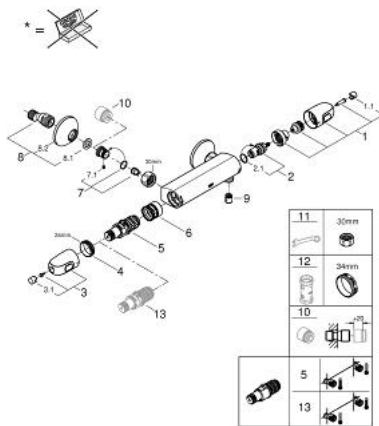

34 550 000 GROHTHERM 1000 THERMOSTATIC SHOWER MIXER 1/2"

SPARE PARTS, 2月 2014 – now

1. 1: Shut-off handle (Spare part-nr. 47972000)
   - 1.1: Cover cap (Spare part-nr. 4797400M)
   - 2: Ceramic headpart 1/2" (Spare part-nr. 45346000)
   - 2.1: O-ring Ø 18.2 x Ø 1.7 (Spare part-nr. 0392400M)
   - 3: Temperature control handle (Spare part-nr. 47973000)
   - 3.1: Cover cap (Spare part-nr. 4797400M)
   - 4: Fitting ring (Spare part-nr. 47743000)
   - 5: Thermostatic compact cartridge 1/2" (Spare part-nr. 47439000)
   - 6: Race (Spare part-nr. 47975000)
   - 7: Non-return valves (Spare part-nr. 47979000)
   - 7.1: Non-return valve (Spare part-nr. 0654400M)
   - 7.2: Fixing set (Spare part-nr. 48003000)
   - 8: S-union (Spare part-nr. 12075000)
   - 8.1: Seal (Spare part-nr. 0138600M)
   - 8.2: Escutcheon (Spare part-nr. 0221000M)
   - 9: Non-return valve (Spare part-nr. 08565000)
   - 10: Extension 3/4", 20 mm (Spare part-nr. 0713000M)*
   - 11: Special spanner (Spare part-nr. 19377000)*
   - 12: Socket spanner (Spare part-nr. 19332000)*
   - 13: GROHE TurboStat cartridge 1/2" (Spare part-nr. 47175000)*
2. Optional accessories