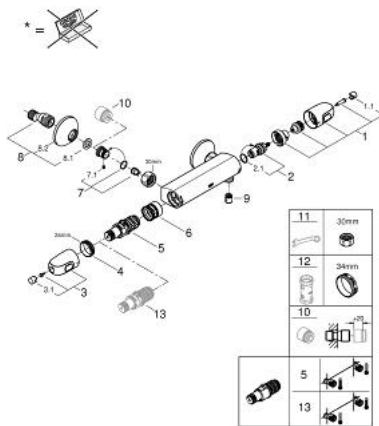

### PRODUCT DESCRIPTION

- Colour: chrome
- wall mounted
- GROHE CoolTouch safety housing
- GROHE LongLife finish
- GROHE MetalGrip ergonomically shaped metal handles
- GROHE SafeStop safety button at 38°C
- GROHE SafeStop Plus optional temperature limiter at 43°C included
- GROHE TurboStat - compact cartridge with wax thermoelement
- integrated mixed water shut off
- volume handle with FlowControl Button (button with individually adjustable stop)
- ceramic headpart 1/2", 180°
- shower bottom outlet 1/2"
- built-in non return valves
- dirt strainers
- protected against backflow
- GROHE FastFixation S-unions
- metal escutcheon

### SPARE PARTS, 2月 2014 – now

- 1: Shut-off handle (Spare part-nr. 47972000)
  - 1.1: Cover cap (Spare part-nr. 4797400M)
  - 2: Ceramic headpart 1/2" (Spare part-nr. 45346000)
  - 2.1: O-ring Ø 18.2 x Ø 1.7 (Spare part-nr. 0392400M)
  - 3: Temperature control handle (Spare part-nr. 47973000)
  - 3.1: Cover cap (Spare part-nr. 4797400M)
  - 4: Fitting ring (Spare part-nr. 47743000)
  - 5: Thermostatic compact cartridge 1/2" (Spare part-nr. 47439000)
  - 6: Race (Spare part-nr. 47975000)
  - 7: Non-return valves (Spare part-nr. 47979000)
  - 7.1: Non-return valve (Spare part-nr. 0654400M)
  - 7.2: Fixing set (Spare part-nr. 48003000)
  - 8: S-union (Spare part-nr. 12075000)
  - 8.1: Seal (Spare part-nr. 0138600M)
  - 8.2: Escutcheon (Spare part-nr. 0221000M)
  - 9: Non-return valve (Spare part-nr. 08565000)
  - 10: Extension 3/4", 20 mm (Spare part-nr. 0713000M)\*
  - 11: Special spanner (Spare part-nr. 19377000)\*
  - 12: Socket spanner (Spare part-nr. 19332000)\*
  - 13: GROHE TurboStat cartridge 1/2" (Spare part-nr. 47175000)\*
- \* Optional accessories