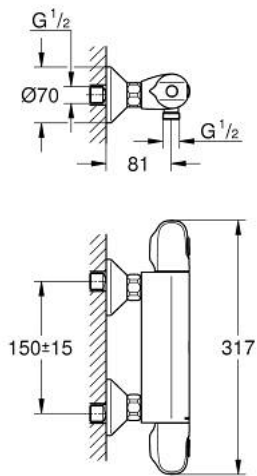

## 34 550 000 GROHTHERM 1000 THERMOSTATIC SHOWER MIXER 1/2"

### PRODUCT DESCRIPTION

- Colour: chrome
- wall mounted
- GROHE CoolTouch safety housing
- GROHE LongLife finish
- GROHE MetalGrip ergonomically shaped metal handles
- GROHE SafeStop safety button at 38°C
- GROHE SafeStop Plus optional temperature limiter at 43°C included
- GROHE TurboStat - compact cartridge with wax thermoelement
- integrated mixed water shut off
- volume handle with FlowControl Button (button with individually adjustable stop)
- ceramic headpart 1/2", 180°
- shower bottom outlet 1/2"
- built-in non return valves
- dirt strainers
- protected against backflow
- GROHE FastFixation S-unions
- metal escutcheon

### SPARE PARTS, 2月 2014 – now

- 1: Shut-off handle (Spare part-nr. 47972000)
  - 1.1: Cover cap (Spare part-nr. 4797400M)
  - 2: Ceramic headpart 1/2" (Spare part-nr. 45346000)
  - 2.1: O-ring Ø 18.2 x Ø 1.7 (Spare part-nr. 0392400M)
  - 3: Temperature control handle (Spare part-nr. 47973000)
  - 3.1: Cover cap (Spare part-nr. 4797400M)
  - 4: Fitting ring (Spare part-nr. 47743000)
  - 5: Thermostatic compact cartridge 1/2" (Spare part-nr. 47439000)
  - 6: Race (Spare part-nr. 47975000)
  - 7: Non-return valves (Spare part-nr. 47979000)
  - 7.1: Non-return valve (Spare part-nr. 0654400M)
  - 7.2: Fixing set (Spare part-nr. 48003000)
  - 8: S-union (Spare part-nr. 12075000)
  - 8.1: Seal (Spare part-nr. 0138600M)
  - 8.2: Escutcheon (Spare part-nr. 0221000M)
  - 9: Non-return valve (Spare part-nr. 08565000)
  - 10: Extension 3/4", 20 mm (Spare part-nr. 0713000M)\*
  - 11: Special spanner (Spare part-nr. 19377000)\*
  - 12: Socket spanner (Spare part-nr. 19332000)\*
  - 13: GROHE TurboStat cartridge 1/2" (Spare part-nr. 47175000)\*
- \* Optional accessories