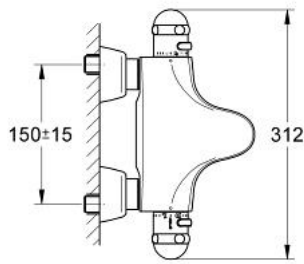

34 551 000 SENTOSA THERMOSTAT BATH/SHOWER MIXER

PRODUCT DESCRIPTION

- Colour: chrome
- wall mounted
- wax thermo-element
- Aquadimmer with multiple function
- - flow control
- - diverter: bath/shower
- ceramic discs
- mousseur
- temperature scale handle with SafeStop at 38°C
- shower outlet below 1/2"
- built-in non return valves
- dirt strainers
- covered S-unions
- Protected against backflow
- without shower set
- GROHE LongLife finish

34 551 000 SENTOSA THERMOSTAT BATH/SHOWER MIXER

SPARE PARTS, January 1998 – now

- 1: Scale handle (Spare part-nr. 474221P0)
- 2: Stop ring + regulating nut (Spare part-nr. 47167000)
- 2.1: O-ring $\varnothing 24 \times \varnothing 2$ (Spare part-nr. 0119600M)
- 3: Thermo-element 1/2" (Spare part-nr. 47450000)
- 3.1: O-ring $\varnothing 21 \times \varnothing 2$ (Spare part-nr. 0599900M)
- 3.2: O-ring $\varnothing 24 \times \varnothing 2$ (Spare part-nr. 0119600M)
- 4: Seat for thermostat (Spare part-nr. 47399000)
- 5: Sound absorber (Spare part-nr. 47398000)
- 6: Handle for shut-off valve (Spare part-nr. 474691P0)
- 7: Aquadimmer (Spare part-nr. 47364000)
- 7.1: Seat washer (Spare part-nr. 0305600M)
- 8: Water flow (Spare part-nr. 47376000)
- 9: Mousseur (Spare part-nr. 13927000)
- 9.1: Repl.kit f.aerator M28x1 (Spare part-nr. 45029000)
- 10: Non-return valve (Spare part-nr. 47189000)
- 10.1: Dirt Strainer (Spare part-nr. 0726400M)
- 10.2: Non-return valve (Spare part-nr. 08565000)
- 10.3: O-ring $\varnothing 17 \times \varnothing 2$ (Spare part-nr. 0305500M)
- 11: S-union (Spare part-nr. 12058000)
- 11.1: Ball seal dia. 9x6.8 mm (Spare part-nr. 0138600M)
- 11.2: Covering escutcheon (Spare part-nr. 45545000)
- 12: Extension set 1/2", 30 mm (Spare part-nr. 46238000)*
- 13: Socket spanner (Spare part-nr. 19070000)*
- 14: Thermo-element 1/2" (Spare part-nr. 47282000)*