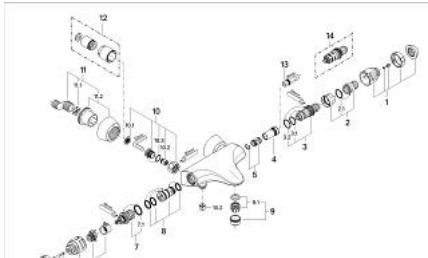

34 551 000 SENTOSA THERMOSTAT BATH/SHOWER MIXER

PRODUCT DESCRIPTION

- Colour: chrome
- wall mounted
- wax thermo-element
- Aquadimmer with multiple function
- - flow control
- - diverter: bath/shower
- ceramic discs
- mousseur
- temperature scale handle with SafeStop at 38°C
- shower outlet below 1/2"
- built-in non return valves
- dirt strainers
- covered S-unions
- Protected against backflow
- without shower set
- GROHE LongLife finish

34 551 000 SENTOSA THERMOSTAT BATH/SHOWER MIXER

SPARE PARTS, January 1998 – now

- 1: Scale handle (Spare part-nr. 474221P0)
- 2: Stop ring + regulating nut (Spare part-nr. 47167000)
- 2.1: O-ring $\varnothing 24 \times \varnothing 2$ (Spare part-nr. 0119600M)
- 3: Thermo-element 1/2" (Spare part-nr. 47450000)
- 3.1: O-ring $\varnothing 21 \times \varnothing 2$ (Spare part-nr. 0599900M)
- 3.2: O-ring $\varnothing 24 \times \varnothing 2$ (Spare part-nr. 0119600M)
- 4: Seat for thermostat (Spare part-nr. 47399000)
- 5: Sound absorber (Spare part-nr. 47398000)
- 6: Handle for shut-off valve (Spare part-nr. 474691P0)
- 7: Aquadimmer (Spare part-nr. 47364000)
- 7.1: Seat washer (Spare part-nr. 0305600M)
- 8: Water flow (Spare part-nr. 47376000)
- 9: Mousseur (Spare part-nr. 13927000)
- 9.1: Repl.kit f.aerator M28x1 (Spare part-nr. 45029000)
- 10: Non-return valve (Spare part-nr. 47189000)
- 10.1: Dirt Strainer (Spare part-nr. 0726400M)
- 10.2: Non-return valve (Spare part-nr. 08565000)
- 10.3: O-ring $\varnothing 17 \times \varnothing 2$ (Spare part-nr. 0305500M)
- 11: S-union (Spare part-nr. 12058000)
- 11.1: Ball seal dia. 9x6.8 mm (Spare part-nr. 0138600M)
- 11.2: Covering escutcheon (Spare part-nr. 45545000)
- 12: Extension set 1/2", 30 mm (Spare part-nr. 46238000)*
- 13: Socket spanner (Spare part-nr. 19070000)*
- 14: Thermo-element 1/2" (Spare part-nr. 47282000)*