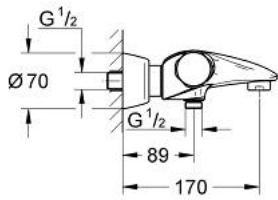

34 551 000 SENTOSA THERMOSTAT BATH/SHOWER MIXER

PRODUCT DESCRIPTION

- Colour: chrome
- wall mounted
- wax thermo-element
- Aquadimmer with multiple function
- - flow control
- - diverter: bath/shower
- ceramic discs
- mousseur
- temperature scale handle with SafeStop at 38°C
- shower outlet below 1/2"
- built-in non return valves
- dirt strainers
- covered S-unions
- Protected against backflow
- without shower set
- GROHE LongLife finish

34 551 000 SENTOSA THERMOSTAT BATH/SHOWER MIXER

SPARE PARTS, January 1998 – now

- 1: Scale handle (Spare part-nr. 474221P0)
- 2: Stop ring + regulating nut (Spare part-nr. 47167000)
- 2.1: O-ring $\varnothing 24 \times \varnothing 2$ (Spare part-nr. 0119600M)
- 3: Thermo-element 1/2" (Spare part-nr. 47450000)
- 3.1: O-ring $\varnothing 21 \times \varnothing 2$ (Spare part-nr. 0599900M)
- 3.2: O-ring $\varnothing 24 \times \varnothing 2$ (Spare part-nr. 0119600M)
- 4: Seat for thermostat (Spare part-nr. 47399000)
- 5: Sound absorber (Spare part-nr. 47398000)
- 6: Handle for shut-off valve (Spare part-nr. 474691P0)
- 7: Aquadimmer (Spare part-nr. 47364000)
- 7.1: Seat washer (Spare part-nr. 0305600M)
- 8: Water flow (Spare part-nr. 47376000)
- 9: Mousseur (Spare part-nr. 13927000)
- 9.1: Repl.kit f.aerator M28x1 (Spare part-nr. 45029000)
- 10: Non-return valve (Spare part-nr. 47189000)
- 10.1: Dirt Strainer (Spare part-nr. 0726400M)
- 10.2: Non-return valve (Spare part-nr. 08565000)
- 10.3: O-ring $\varnothing 17 \times \varnothing 2$ (Spare part-nr. 0305500M)
- 11: S-union (Spare part-nr. 12058000)
- 11.1: Ball seal dia. 9x6.8 mm (Spare part-nr. 0138600M)
- 11.2: Covering escutcheon (Spare part-nr. 45545000)
- 12: Extension set 1/2", 30 mm (Spare part-nr. 46238000)*
- 13: Socket spanner (Spare part-nr. 19070000)*
- 14: Thermo-element 1/2" (Spare part-nr. 47282000)*