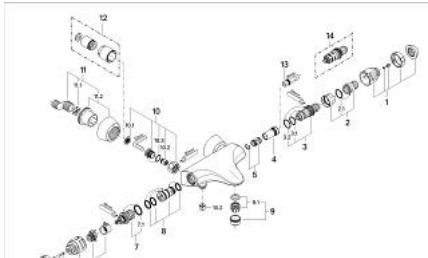

34 551 000 SENTOSA THERMOSTATIC BATH MIXER 1/2"

PRODUCT DESCRIPTION

- Colour: chrome
- wall mounted
- wax thermoelement
- Aquadimmer with multiple function
- flow control
- diverter: bath/shower
- ceramic discs
- mousseur
- temperature scale handle with GROHE SafeStop at 38°C
- shower bottom outlet 1/2"
- built-in non return valves
- dirt strainers
- covered S-unions
- protected against backflow
- without shower set
- GROHE LongLife finish

34 551 000 SENTOSA THERMOSTATIC BATH MIXER 1/2"

SPARE PARTS, 1月 1998 – now

- 1: Temperature scale handle (Spare part-nr. 47422IP0)
- 2: Stop ring + regulating nut (Spare part-nr. 47167000)
- 2.1: Sealing washer $\varnothing 24 \times \varnothing 2$ (Spare part-nr. 0119600M)
- 3: Thermo-element 1/2" (Spare part-nr. 47450000)
- 3.1: Sealing washer $\varnothing 21 \times \varnothing 2$ (Spare part-nr. 0599900M)
- 3.2: Sealing washer $\varnothing 24 \times \varnothing 2$ (Spare part-nr. 0119600M)
- 4: Seat for thermostat (Spare part-nr. 47399000)
- 5: Buffer (Spare part-nr. 47398000)
- 6: Handle for shut-off valve (Spare part-nr. 47469IP0)
- 7: Aquadimmer (Spare part-nr. 47364000)
- 7.1: Sealing washer (Spare part-nr. 0305600M)
- 8: Water flow (Spare part-nr. 47376000)
- 9: Mousseur (Spare part-nr. 13927000)
- 9.1: Replacement flow control M28x1 (Spare part-nr. 45029000)
- 10: Non-return valve (Spare part-nr. 47189000)
- 10.1: Dirt strainer (Spare part-nr. 0726400M)
- 10.2: Non-return valve (Spare part-nr. 08565000)
- 10.3: O-ring $\varnothing 17 \times \varnothing 2$ (Spare part-nr. 0305500M)
- 11: S-union (Spare part-nr. 12058000)
- 11.1: Seal (Spare part-nr. 0138600M)
- 11.2: Covering escutcheon (Spare part-nr. 45545000)
- 12: Extension set, 30 mm (Spare part-nr. 46238000)*
- 13: Socket spanner (Spare part-nr. 19070000)*
- 14: Thermo-element 1/2 for reverse waterways (Spare part-nr. 47282000)*