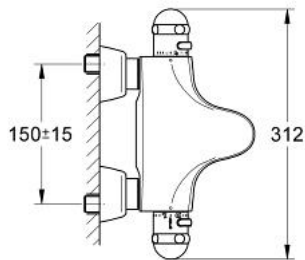

34 551 000 SENTOSA THERMOSTATIC BATH MIXER 1/2"

PRODUCT DESCRIPTION

- Colour: chrome
- wall mounted
- wax thermoelement
- Aquadimmer with multiple function
- flow control
- diverter: bath/shower
- ceramic discs
- mousseur
- temperature scale handle with GROHE SafeStop at 38°C
- shower bottom outlet 1/2"
- built-in non return valves
- dirt strainers
- covered S-unions
- protected against backflow
- without shower set
- GROHE LongLife finish

34 551 000 SENTOSA THERMOSTATIC BATH MIXER 1/2"

SPARE PARTS, 1月 1998 – now

- 1: Temperature scale handle (Spare part-nr. 47422IP0)
- 2: Stop ring + regulating nut (Spare part-nr. 47167000)
- 2.1: Sealing washer $\varnothing 24 \times \varnothing 2$ (Spare part-nr. 0119600M)
- 3: Thermo-element 1/2" (Spare part-nr. 47450000)
- 3.1: Sealing washer $\varnothing 21 \times \varnothing 2$ (Spare part-nr. 0599900M)
- 3.2: Sealing washer $\varnothing 24 \times \varnothing 2$ (Spare part-nr. 0119600M)
- 4: Seat for thermostat (Spare part-nr. 47399000)
- 5: Buffer (Spare part-nr. 47398000)
- 6: Handle for shut-off valve (Spare part-nr. 47469IP0)
- 7: Aquadimmer (Spare part-nr. 47364000)
- 7.1: Sealing washer (Spare part-nr. 0305600M)
- 8: Water flow (Spare part-nr. 47376000)
- 9: Mousseur (Spare part-nr. 13927000)
- 9.1: Replacement flow control M28x1 (Spare part-nr. 45029000)
- 10: Non-return valve (Spare part-nr. 47189000)
- 10.1: Dirt strainer (Spare part-nr. 0726400M)
- 10.2: Non-return valve (Spare part-nr. 08565000)
- 10.3: O-ring $\varnothing 17 \times \varnothing 2$ (Spare part-nr. 0305500M)
- 11: S-union (Spare part-nr. 12058000)
- 11.1: Seal (Spare part-nr. 0138600M)
- 11.2: Covering escutcheon (Spare part-nr. 45545000)
- 12: Extension set, 30 mm (Spare part-nr. 46238000)*
- 13: Socket spanner (Spare part-nr. 19070000)*
- 14: Thermo-element 1/2 for reverse waterways (Spare part-nr. 47282000)*