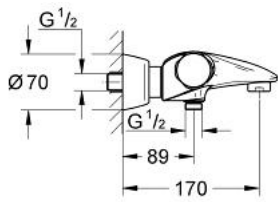

34 551 000 SENTOSA THERMOSTATIC BATH MIXER 1/2"

PRODUCT DESCRIPTION

- Colour: chrome
- wall mounted
- wax thermoelement
- Aquadimmer with multiple function
- flow control
- diverter: bath/shower
- ceramic discs
- mousseur
- temperature scale handle with GROHE SafeStop at 38°C
- shower bottom outlet 1/2"
- built-in non return valves
- dirt strainers
- covered S-unions
- protected against backflow
- without shower set
- GROHE LongLife finish

34 551 000 SENTOSA THERMOSTATIC BATH MIXER 1/2"

SPARE PARTS, 1月 1998 – now

- 1: Temperature scale handle (Spare part-nr. 47422IP0)
- 2: Stop ring + regulating nut (Spare part-nr. 47167000)
- 2.1: Sealing washer $\varnothing 24 \times \varnothing 2$ (Spare part-nr. 0119600M)
- 3: Thermo-element 1/2" (Spare part-nr. 47450000)
- 3.1: Sealing washer $\varnothing 21 \times \varnothing 2$ (Spare part-nr. 0599900M)
- 3.2: Sealing washer $\varnothing 24 \times \varnothing 2$ (Spare part-nr. 0119600M)
- 4: Seat for thermostat (Spare part-nr. 47399000)
- 5: Buffer (Spare part-nr. 47398000)
- 6: Handle for shut-off valve (Spare part-nr. 47469IP0)
- 7: Aquadimmer (Spare part-nr. 47364000)
- 7.1: Sealing washer (Spare part-nr. 0305600M)
- 8: Water flow (Spare part-nr. 47376000)
- 9: Mousseur (Spare part-nr. 13927000)
- 9.1: Replacement flow control M28x1 (Spare part-nr. 45029000)
- 10: Non-return valve (Spare part-nr. 47189000)
- 10.1: Dirt strainer (Spare part-nr. 0726400M)
- 10.2: Non-return valve (Spare part-nr. 08565000)
- 10.3: O-ring $\varnothing 17 \times \varnothing 2$ (Spare part-nr. 0305500M)
- 11: S-union (Spare part-nr. 12058000)
- 11.1: Seal (Spare part-nr. 0138600M)
- 11.2: Covering escutcheon (Spare part-nr. 45545000)
- 12: Extension set, 30 mm (Spare part-nr. 46238000)*
- 13: Socket spanner (Spare part-nr. 19070000)*
- 14: Thermo-element 1/2 for reverse waterways (Spare part-nr. 47282000)*