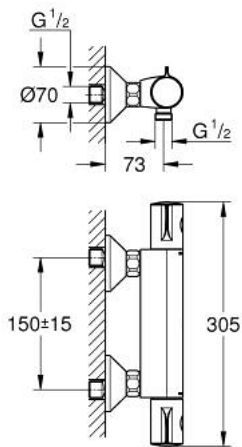

34 558 000 GROHTHERM 800 THERMOSTAT SHOWER MIXER

PRODUCT DESCRIPTION

- Colour: chrome
- wall mounted
- GROHE LongLife finish
- GROHE SafeStop - safety button at 38°C
- GROHE SafeStop Plus - optional temperature limiter at 43°C included
- GROHE TurboStat - compact cartridge with wax thermoelement
- integrated mixed water shut off
- volume handle with FlowControl Button (button with individually adjustable stop)
- ceramic headpart 1/2", 180°
- shower outlet below 1/2"
- dirt strainers
- built-in non return valves
- Protected against backflow
- S-unions
- metal escutcheon

34 558 000 GROHTHERM 800 THERMOSTAT SHOWER MIXER

SPARE PARTS, February 2014 – now

- 1: Temperature control handle (Spare part-nr. 47981000)
- 2: Fitting ring (Spare part-nr. 47743000)
- 3: Thermostatic compact cartridge 1/2" (Spare part-nr. 47439000)
- 4: Shut-off handle (Spare part-nr. 47980000)
- 5: Ceramic headpart, 1/2" (Spare part-nr. 45346000)
- 5.1: O-ring $\varnothing 18.2 \times \varnothing 1.7$ (Spare part-nr. 0392400M)
- 6: Non-return valve (Spare part-nr. 08565000)
- 7: Non-return valve (Spare part-nr. 47189000)
- 7.1: Dirt Strainer (Spare part-nr. 0726400M)
- 7.2: Non-return valve (Spare part-nr. 08565000)
- 7.3: O-ring $\varnothing 17 \times \varnothing 2$ (Spare part-nr. 0305500M)
- 8: S-union (Spare part-nr. 12075000)
- 8.1: Ball seal dia. 9x6.8 mm (Spare part-nr. 0138600M)
- 8.2: Escutcheon (Spare part-nr. 0221000M)
- 9: Extension 3/4", 20 mm (Spare part-nr. 0713000M)*
- 10: Socket spanner (Spare part-nr. 19332000)*
- 11: Special spanner (Spare part-nr. 19377000)*
- 12: GROHE TurboStat cartridge 1/2" (Spare part-nr. 47175000)*