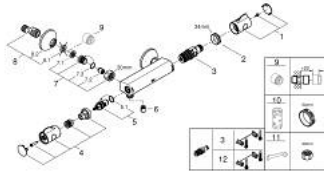

34 558 000 GROHTHERM 800 THERMOSTAT SHOWER MIXER

PRODUCT DESCRIPTION

- Colour: chrome
- wall mounted
- GROHE LongLife finish
- GROHE SafeStop - safety button at 38°C
- GROHE SafeStop Plus - optional temperature limiter at 43°C included
- GROHE TurboStat - compact cartridge with wax thermoelement
- integrated mixed water shut off
- volume handle with FlowControl Button (button with individually adjustable stop)
- ceramic headpart 1/2", 180°
- shower outlet below 1/2"
- dirt strainers
- built-in non return valves
- Protected against backflow
- S-unions
- metal escutcheon

34 558 000 GROHTHERM 800 THERMOSTAT SHOWER MIXER

SPARE PARTS, February 2014 – now

- 1: Temperature control handle (Spare part-nr. 47981000)
- 2: Fitting ring (Spare part-nr. 47743000)
- 3: Thermostatic compact cartridge 1/2" (Spare part-nr. 47439000)
- 4: Shut-off handle (Spare part-nr. 47980000)
- 5: Ceramic headpart, 1/2" (Spare part-nr. 45346000)
- 5.1: O-ring $\varnothing 18.2 \times \varnothing 1.7$ (Spare part-nr. 0392400M)
- 6: Non-return valve (Spare part-nr. 08565000)
- 7: Non-return valve (Spare part-nr. 47189000)
- 7.1: Dirt Strainer (Spare part-nr. 0726400M)
- 7.2: Non-return valve (Spare part-nr. 08565000)
- 7.3: O-ring $\varnothing 17 \times \varnothing 2$ (Spare part-nr. 0305500M)
- 8: S-union (Spare part-nr. 12075000)
- 8.1: Ball seal dia. 9x6.8 mm (Spare part-nr. 0138600M)
- 8.2: Escutcheon (Spare part-nr. 0221000M)
- 9: Extension 3/4", 20 mm (Spare part-nr. 0713000M)*
- 10: Socket spanner (Spare part-nr. 19332000)*
- 11: Special spanner (Spare part-nr. 19377000)*
- 12: GROHE TurboStat cartridge 1/2" (Spare part-nr. 47175000)*