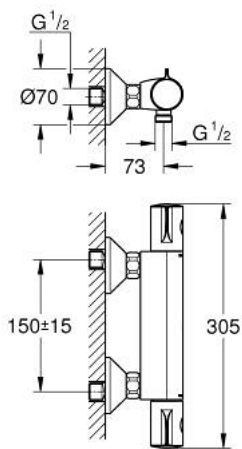

34 558 000 GROHTHERM 800 THERMOSTATIC SHOWER MIXER 1/2"

PRODUCT DESCRIPTION

- Colour: chrome
- wall mounted
- GROHE LongLife finish
- GROHE SafeStop safety button at 38°C
- GROHE SafeStop Plus optional temperature limiter at 43°C included
- GROHE TurboStat - compact cartridge with wax thermoelement
- integrated mixed water shut off
- volume handle with GROHE EcoButton (economy button with individually adjustable economy stop)
- ceramic headpart 1/2", 180°
- shower bottom outlet 1/2"
- dirt strainers
- built-in non return valves
- protected against backflow
- S-unions
- metal escutcheon

34 558 000 GROHTHERM 800 THERMOSTATIC SHOWER MIXER 1/2"

SPARE PARTS, 2月 2014 – now

- 1: Temperature control handle (Spare part-nr. 47981000)
- 2: Fitting ring (Spare part-nr. 47743000)
- 3: Thermostatic compact cartridge 1/2" (Spare part-nr. 47439000)
- 4: Shut-off handle (Spare part-nr. 47980000)
- 5: Ceramic headpart 1/2" (Spare part-nr. 45346000)
- 5.1: O-ring Ø 18.2 x Ø 1.7 (Spare part-nr. 0392400M)
- 6: Non-return valve (Spare part-nr. 08565000)
- 7: Non-return valve (Spare part-nr. 47189000)
- 7.1: Dirt strainer (Spare part-nr. 0726400M)
- 7.2: Non-return valve (Spare part-nr. 08565000)
- 7.3: O-ring ø 17 x ø 2 (Spare part-nr. 0305500M)
- 8: S-union (Spare part-nr. 12075000)
- 8.1: Seal (Spare part-nr. 0138600M)
- 8.2: Escutcheon (Spare part-nr. 0221000M)
- 9: Extension 3/4", 20 mm (Spare part-nr. 0713000M)*
- 10: Socket spanner (Spare part-nr. 19332000)*
- 11: Special spanner (Spare part-nr. 19377000)*
- 12: GROHE TurboStat cartridge 1/2" (Spare part-nr. 47175000)*