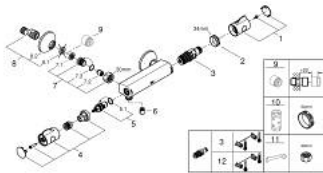

34 558 000 GROHTHERM 800 THERMOSTATIC SHOWER MIXER 1/2"

PRODUCT DESCRIPTION

- Colour: chrome
- wall mounted
- GROHE LongLife finish
- GROHE SafeStop safety button at 38°C
- GROHE SafeStop Plus optional temperature limiter at 43°C included
- GROHE TurboStat - compact cartridge with wax thermoelement
- integrated mixed water shut off
- volume handle with GROHE EcoButton (economy button with individually adjustable economy stop)
- ceramic headpart 1/2", 180°
- shower bottom outlet 1/2"
- dirt strainers
- built-in non return valves
- protected against backflow
- S-unions
- metal escutcheon

34 558 000 GROHTHERM 800 THERMOSTATIC SHOWER MIXER 1/2"

SPARE PARTS, 2月 2014 – now

- 1: Temperature control handle (Spare part-nr. 47981000)
- 2: Fitting ring (Spare part-nr. 47743000)
- 3: Thermostatic compact cartridge 1/2" (Spare part-nr. 47439000)
- 4: Shut-off handle (Spare part-nr. 47980000)
- 5: Ceramic headpart 1/2" (Spare part-nr. 45346000)
- 5.1: O-ring Ø 18.2 x Ø 1.7 (Spare part-nr. 0392400M)
- 6: Non-return valve (Spare part-nr. 08565000)
- 7: Non-return valve (Spare part-nr. 47189000)
- 7.1: Dirt strainer (Spare part-nr. 0726400M)
- 7.2: Non-return valve (Spare part-nr. 08565000)
- 7.3: O-ring ø 17 x ø 2 (Spare part-nr. 0305500M)
- 8: S-union (Spare part-nr. 12075000)
- 8.1: Seal (Spare part-nr. 0138600M)
- 8.2: Escutcheon (Spare part-nr. 0221000M)
- 9: Extension 3/4", 20 mm (Spare part-nr. 0713000M)*
- 10: Socket spanner (Spare part-nr. 19332000)*
- 11: Special spanner (Spare part-nr. 19377000)*
- 12: GROHE TurboStat cartridge 1/2" (Spare part-nr. 47175000)*