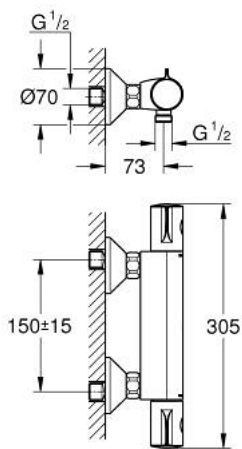

## 34 558 000 GROHTHERM 800 THERMOSTATIC SHOWER MIXER 1/2"

### PRODUCT DESCRIPTION

- Colour: chrome
- wall mounted
- GROHE LongLife finish
- GROHE SafeStop safety button at 38°C
- GROHE SafeStop Plus optional temperature limiter at 43°C included
- GROHE TurboStat - compact cartridge with wax thermoelement
- integrated mixed water shut off
- volume handle with FlowControl Button (button with individually adjustable stop)
- ceramic headpart 1/2", 180°
- shower bottom outlet 1/2"
- dirt strainers
- built-in non return valves
- protected against backflow
- S-unions
- metal escutcheon

### SPARE PARTS, 2月 2014 – now

- 1: Temperature control handle (Spare part-nr. 47981000)
- 2: Fitting ring (Spare part-nr. 47743000)
- 3: Thermostatic compact cartridge 1/2" (Spare part-nr. 47439000)
- 4: Shut-off handle (Spare part-nr. 47980000)
- 5: Ceramic headpart 1/2" (Spare part-nr. 45346000)
- 5.1: O-ring  $\varnothing 18.2 \times \varnothing 1.7$  (Spare part-nr. 0392400M)
- 6: Non-return valve (Spare part-nr. 08565000)
- 7: Non-return valve (Spare part-nr. 47189000)
- 7.1: Dirt strainer (Spare part-nr. 0726400M)
- 7.2: Non-return valve (Spare part-nr. 08565000)
- 7.3: O-ring  $\varnothing 17 \times \varnothing 2$  (Spare part-nr. 0305500M)
- 8: S-union (Spare part-nr. 12075000)
- 8.1: Seal (Spare part-nr. 0138600M)
- 8.2: Escutcheon (Spare part-nr. 0221000M)
- 9: Extension 3/4", 20 mm (Spare part-nr. 0713000M)\*
- 10: Socket spanner (Spare part-nr. 19332000)\*
- 11: Special spanner (Spare part-nr. 19377000)\*
- 12: GROHE TurboStat cartridge 1/2" (Spare part-nr. 47175000)\*