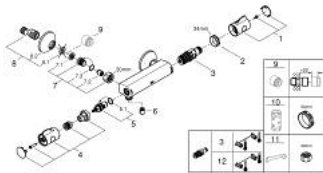

## 34 558 000 GROHTHERM 800 THERMOSTATIC SHOWER MIXER 1/2"

### PRODUCT DESCRIPTION

- Colour: chrome
- wall mounted
- GROHE LongLife finish
- GROHE SafeStop safety button at 38°C
- GROHE SafeStop Plus optional temperature limiter at 43°C included
- GROHE TurboStat - compact cartridge with wax thermoelement
- integrated mixed water shut off
- volume handle with FlowControl Button (button with individually adjustable stop)
- ceramic headpart 1/2", 180°
- shower bottom outlet 1/2"
- dirt strainers
- built-in non return valves
- protected against backflow
- S-unions
- metal escutcheon

### SPARE PARTS, 2月 2014 – now

- 1: Temperature control handle (Spare part-nr. 47981000)
- 2: Fitting ring (Spare part-nr. 47743000)
- 3: Thermostatic compact cartridge 1/2" (Spare part-nr. 47439000)
- 4: Shut-off handle (Spare part-nr. 47980000)
- 5: Ceramic headpart 1/2" (Spare part-nr. 45346000)
- 5.1: O-ring  $\varnothing 18.2 \times \varnothing 1.7$  (Spare part-nr. 0392400M)
- 6: Non-return valve (Spare part-nr. 08565000)
- 7: Non-return valve (Spare part-nr. 47189000)
- 7.1: Dirt strainer (Spare part-nr. 0726400M)
- 7.2: Non-return valve (Spare part-nr. 08565000)
- 7.3: O-ring  $\varnothing 17 \times \varnothing 2$  (Spare part-nr. 0305500M)
- 8: S-union (Spare part-nr. 12075000)
- 8.1: Seal (Spare part-nr. 0138600M)
- 8.2: Escutcheon (Spare part-nr. 0221000M)
- 9: Extension 3/4", 20 mm (Spare part-nr. 0713000M)\*
- 10: Socket spanner (Spare part-nr. 19332000)\*
- 11: Special spanner (Spare part-nr. 19377000)\*
- 12: GROHE TurboStat cartridge 1/2" (Spare part-nr. 47175000)\*