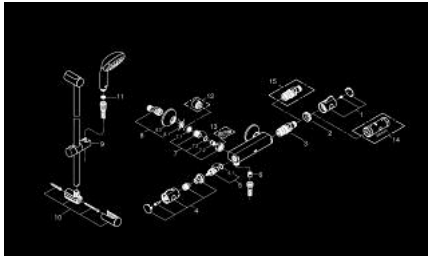

34 565 000 GROHTHERM 800 THERMOSTATIC SHOWER MIXER 1/2" WITH SHOWER SET

PRODUCT DESCRIPTION

- Colour: chrome
- consists of:
 - Grohtherm 800 thermostatic shower mixer 1/2"
 - (34 558 000)
 - Tempesta shower set II, 600 mm (27 598 000)

34 565 000 GROHTHERM 800 THERMOSTATIC SHOWER MIXER 1/2" WITH SHOWER SET

SPARE PARTS, February 2014 – now

- 1: Temperature control handle (Spare part-nr. 47981000)
- 2: Fitting ring (Spare part-nr. 47743000)
- 3: Thermostatic compact cartridge 1/2" (Spare part-nr. 47439000)
- 4: Shut-off handle (Spare part-nr. 47980000)
- 5: Ceramic headpart, 1/2" (Spare part-nr. 45346000)
- 5.1: O-ring $\varnothing 18.2 \times \varnothing 1.7$ (Spare part-nr. 0392400M)
- 6: Non-return valve (Spare part-nr. 08565000)
- 7: Non-return valve (Spare part-nr. 47189000)
- 7.1: Dirt Strainer (Spare part-nr. 0726400M)
- 7.2: Non-return valve (Spare part-nr. 08565000)
- 7.3: O-ring $\varnothing 17 \times \varnothing 2$ (Spare part-nr. 0305500M)
- 8: S-union (Spare part-nr. 12075000)
- 8.1: Ball seal dia. 9x6.8 mm (Spare part-nr. 0138600M)
- 8.2: Escutcheon (Spare part-nr. 0221000M)
- 9: Sliding piece (Spare part-nr. 48099000)
- 10: Outlet shower holder (Spare part-nr. 48098000)
- 11: Dirt strainer (Spare part-nr. 0700200M)
- 12: Extension 3/4", 20 mm (Spare part-nr. 0713000M)*
- 13: Special spanner (Spare part-nr. 19377000)*
- 14: Socket spanner (Spare part-nr. 19332000)*
- 15: GROHE TurboStat cartridge 1/2" (Spare part-nr. 47175000)*