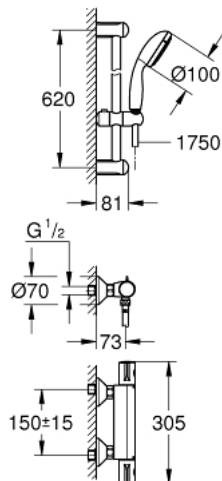

34 565 000 GROHTHERM 800 THERMOSTATIC SHOWER MIXER 1/2" WITH SHOWER SET

PRODUCT DESCRIPTION

- Colour: chrome
- consists of:
 - Grohtherm 800 thermostatic shower mixer 1/2"
 - (34 558 000)
 - Tempesta shower set II, 600 mm (27 598 000)

34 565 000 GROHTHERM 800 THERMOSTATIC SHOWER MIXER 1/2" WITH SHOWER SET

SPARE PARTS, February 2014 – now

- 1: Temperature control handle (Spare part-nr. 47981000)
- 2: Fitting ring (Spare part-nr. 47743000)
- 3: Thermostatic compact cartridge 1/2" (Spare part-nr. 47439000)
- 4: Shut-off handle (Spare part-nr. 47980000)
- 5: Ceramic headpart, 1/2" (Spare part-nr. 45346000)
- 5.1: O-ring $\varnothing 18.2 \times \varnothing 1.7$ (Spare part-nr. 0392400M)
- 6: Non-return valve (Spare part-nr. 08565000)
- 7: Non-return valve (Spare part-nr. 47189000)
- 7.1: Dirt Strainer (Spare part-nr. 0726400M)
- 7.2: Non-return valve (Spare part-nr. 08565000)
- 7.3: O-ring $\varnothing 17 \times \varnothing 2$ (Spare part-nr. 0305500M)
- 8: S-union (Spare part-nr. 12075000)
- 8.1: Ball seal dia. 9x6.8 mm (Spare part-nr. 0138600M)
- 8.2: Escutcheon (Spare part-nr. 0221000M)
- 9: Sliding piece (Spare part-nr. 48099000)
- 10: Outlet shower holder (Spare part-nr. 48098000)
- 11: Dirt strainer (Spare part-nr. 0700200M)
- 12: Extension 3/4", 20 mm (Spare part-nr. 0713000M)*
- 13: Special spanner (Spare part-nr. 19377000)*
- 14: Socket spanner (Spare part-nr. 19332000)*
- 15: GROHE TurboStat cartridge 1/2" (Spare part-nr. 47175000)*