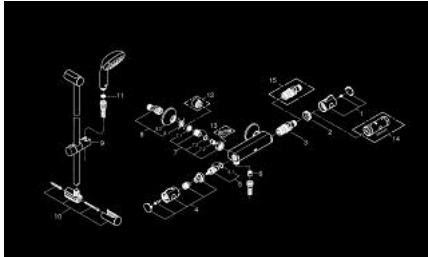

34 565 000 GROHTHERM 800 THERMOSTATIC SHOWER MIXER 1/2" WITH SHOWER SET

PRODUCT DESCRIPTION

- Colour: chrome
- consisting of:
 - Grohtherm 800 thermostatic shower mixer 1/2"
 - (34 558 000)
 - Tempesta shower set II, 600 mm (27 598 000)

34 565 000 GROHTHERM 800 THERMOSTATIC SHOWER MIXER 1/2" WITH SHOWER SET

SPARE PARTS, 2月 2014 – now

- 1: Temperature control handle (Spare part-nr. 47981000)
- 2: Fitting ring (Spare part-nr. 47743000)
- 3: Thermostatic compact cartridge 1/2" (Spare part-nr. 47439000)
- 4: Shut-off handle (Spare part-nr. 47980000)
- 5: Ceramic headpart 1/2" (Spare part-nr. 45346000)
- 5.1: O-ring $\varnothing 18.2 \times \varnothing 1.7$ (Spare part-nr. 0392400M)
- 6: Non-return valve (Spare part-nr. 08565000)
- 7: Non-return valve (Spare part-nr. 47189000)
- 7.1: Dirt strainer (Spare part-nr. 0726400M)
- 7.2: Non-return valve (Spare part-nr. 08565000)
- 7.3: O-ring $\varnothing 17 \times \varnothing 2$ (Spare part-nr. 0305500M)
- 8: S-union (Spare part-nr. 12075000)
- 8.1: Seal (Spare part-nr. 0138600M)
- 8.2: Escutcheon (Spare part-nr. 0221000M)
- 9: Glide element (Spare part-nr. 48099000)
- 10: Shower rail holder (Spare part-nr. 48098000)
- 11: Dirt strainer (Spare part-nr. 0700200M)
- 12: Extension 3/4", 20 mm (Spare part-nr. 0713000M)*
- 13: Special spanner (Spare part-nr. 19377000)*
- 14: Socket spanner (Spare part-nr. 19332000)*
- 15: GROHE TurboStat cartridge 1/2" (Spare part-nr. 47175000)*