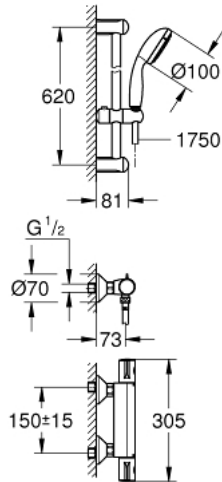

34 565 000 GROHTHERM 800 THERMOSTATIC SHOWER MIXER 1/2" WITH SHOWER SET

PRODUCT DESCRIPTION

- Colour: chrome
- consisting of:
 - Grohtherm 800 thermostatic shower mixer 1/2"
 - (34 558 000)
 - Tempesta shower set II, 600 mm (27 598 000)

34 565 000 GROHTHERM 800 THERMOSTATIC SHOWER MIXER 1/2" WITH SHOWER SET

SPARE PARTS, 2月 2014 – now

- 1: Temperature control handle (Spare part-nr. 47981000)
- 2: Fitting ring (Spare part-nr. 47743000)
- 3: Thermostatic compact cartridge 1/2" (Spare part-nr. 47439000)
- 4: Shut-off handle (Spare part-nr. 47980000)
- 5: Ceramic headpart 1/2" (Spare part-nr. 45346000)
- 5.1: O-ring $\varnothing 18.2 \times \varnothing 1.7$ (Spare part-nr. 0392400M)
- 6: Non-return valve (Spare part-nr. 08565000)
- 7: Non-return valve (Spare part-nr. 47189000)
- 7.1: Dirt strainer (Spare part-nr. 0726400M)
- 7.2: Non-return valve (Spare part-nr. 08565000)
- 7.3: O-ring $\varnothing 17 \times \varnothing 2$ (Spare part-nr. 0305500M)
- 8: S-union (Spare part-nr. 12075000)
- 8.1: Seal (Spare part-nr. 0138600M)
- 8.2: Escutcheon (Spare part-nr. 0221000M)
- 9: Glide element (Spare part-nr. 48099000)
- 10: Shower rail holder (Spare part-nr. 48098000)
- 11: Dirt strainer (Spare part-nr. 0700200M)
- 12: Extension 3/4", 20 mm (Spare part-nr. 0713000M)*
- 13: Special spanner (Spare part-nr. 19377000)*
- 14: Socket spanner (Spare part-nr. 19332000)*
- 15: GROHE TurboStat cartridge 1/2" (Spare part-nr. 47175000)*