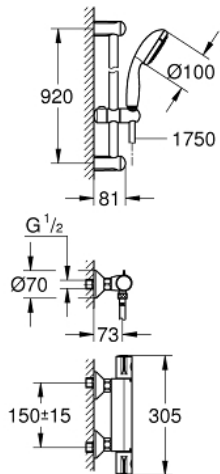

34 566 000 GROHTHERM 800 THERMOSTATIC SHOWER MIXER 1/2" WITH SHOWER SET

PRODUCT DESCRIPTION

- Colour: chrome
- consists of:
 - Grohtherm 800 thermostatic shower mixer 1/2"
 - (34 558 000)
 - Tempesta shower set II, 900 mm (27 646 000)

34 566 000 GROHTHERM 800 THERMOSTATIC SHOWER MIXER 1/2" WITH SHOWER SET

SPARE PARTS, February 2014 – now

- 1: Temperature control handle (Spare part-nr. 47981000)
- 2: Fitting ring (Spare part-nr. 47743000)
- 3: Thermostatic compact cartridge 1/2" (Spare part-nr. 47439000)
- 4: Shut-off handle (Spare part-nr. 47980000)
- 5: Ceramic headpart, 1/2" (Spare part-nr. 45346000)
- 5.1: O-ring $\varnothing 18.2 \times \varnothing 1.7$ (Spare part-nr. 0392400M)
- 6: Non-return valve (Spare part-nr. 08565000)
- 7: Non-return valve (Spare part-nr. 47189000)
- 7.1: Dirt Strainer (Spare part-nr. 0726400M)
- 7.2: Non-return valve (Spare part-nr. 08565000)
- 7.3: O-ring $\varnothing 17 \times \varnothing 2$ (Spare part-nr. 0305500M)
- 8: S-union (Spare part-nr. 12075000)
- 8.1: Ball seal dia. 9x6.8 mm (Spare part-nr. 0138600M)
- 8.2: Escutcheon (Spare part-nr. 0221000M)
- 9: Sliding piece (Spare part-nr. 48099000)
- 10: Outlet shower holder (Spare part-nr. 48098000)
- 11: Dirt strainer (Spare part-nr. 0700200M)
- 12: Extension 3/4", 20 mm (Spare part-nr. 0713000M)*
- 13: Special spanner (Spare part-nr. 19377000)*
- 14: Socket spanner (Spare part-nr. 19332000)*
- 15: GROHE TurboStat cartridge 1/2" (Spare part-nr. 47175000)*