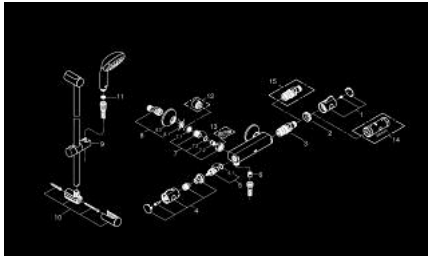

34 566 000 GROHTHERM 800 THERMOSTATIC SHOWER MIXER 1/2" WITH SHOWER SET

PRODUCT DESCRIPTION

- Colour: chrome
- consists of:
 - Grohtherm 800 thermostatic shower mixer 1/2"
 - (34 558 000)
 - Tempesta shower set II, 900 mm (27 646 000)

34 566 000 GROHTHERM 800 THERMOSTATIC SHOWER MIXER 1/2" WITH SHOWER SET

SPARE PARTS, February 2014 – now

- 1: Temperature control handle (Spare part-nr. 47981000)
- 2: Fitting ring (Spare part-nr. 47743000)
- 3: Thermostatic compact cartridge 1/2" (Spare part-nr. 47439000)
- 4: Shut-off handle (Spare part-nr. 47980000)
- 5: Ceramic headpart, 1/2" (Spare part-nr. 45346000)
- 5.1: O-ring $\varnothing 18.2 \times \varnothing 1.7$ (Spare part-nr. 0392400M)
- 6: Non-return valve (Spare part-nr. 08565000)
- 7: Non-return valve (Spare part-nr. 47189000)
- 7.1: Dirt Strainer (Spare part-nr. 0726400M)
- 7.2: Non-return valve (Spare part-nr. 08565000)
- 7.3: O-ring $\varnothing 17 \times \varnothing 2$ (Spare part-nr. 0305500M)
- 8: S-union (Spare part-nr. 12075000)
- 8.1: Ball seal dia. 9x6.8 mm (Spare part-nr. 0138600M)
- 8.2: Escutcheon (Spare part-nr. 0221000M)
- 9: Sliding piece (Spare part-nr. 48099000)
- 10: Outlet shower holder (Spare part-nr. 48098000)
- 11: Dirt strainer (Spare part-nr. 0700200M)
- 12: Extension 3/4", 20 mm (Spare part-nr. 0713000M)*
- 13: Special spanner (Spare part-nr. 19377000)*
- 14: Socket spanner (Spare part-nr. 19332000)*
- 15: GROHE TurboStat cartridge 1/2" (Spare part-nr. 47175000)*