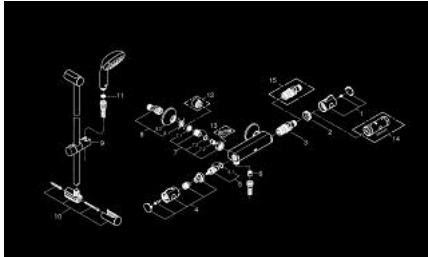

34 566 000 GROHTHERM 800 THERMOSTATIC SHOWER MIXER 1/2" WITH SHOWER SET

PRODUCT DESCRIPTION

- Colour: chrome
- consisting of:
 - Grohtherm 800 thermostatic shower mixer 1/2"
 - (34 558 000)
 - Tempesta shower set II, 900 mm (27 646 000)

34 566 000 GROHTHERM 800 THERMOSTATIC SHOWER MIXER 1/2" WITH SHOWER SET

SPARE PARTS, 2月 2014 – now

- 1: Temperature control handle (Spare part-nr. 47981000)
- 2: Fitting ring (Spare part-nr. 47743000)
- 3: Thermostatic compact cartridge 1/2" (Spare part-nr. 47439000)
- 4: Shut-off handle (Spare part-nr. 47980000)
- 5: Ceramic headpart 1/2" (Spare part-nr. 45346000)
- 5.1: O-ring $\varnothing 18.2 \times \varnothing 1.7$ (Spare part-nr. 0392400M)
- 6: Non-return valve (Spare part-nr. 08565000)
- 7: Non-return valve (Spare part-nr. 47189000)
- 7.1: Dirt strainer (Spare part-nr. 0726400M)
- 7.2: Non-return valve (Spare part-nr. 08565000)
- 7.3: O-ring $\varnothing 17 \times \varnothing 2$ (Spare part-nr. 0305500M)
- 8: S-union (Spare part-nr. 12075000)
- 8.1: Seal (Spare part-nr. 0138600M)
- 8.2: Escutcheon (Spare part-nr. 0221000M)
- 9: Glide element (Spare part-nr. 48099000)
- 10: Shower rail holder (Spare part-nr. 48098000)
- 11: Dirt strainer (Spare part-nr. 0700200M)
- 12: Extension 3/4", 20 mm (Spare part-nr. 0713000M)*
- 13: Special spanner (Spare part-nr. 19377000)*
- 14: Socket spanner (Spare part-nr. 19332000)*
- 15: GROHE TurboStat cartridge 1/2" (Spare part-nr. 47175000)*