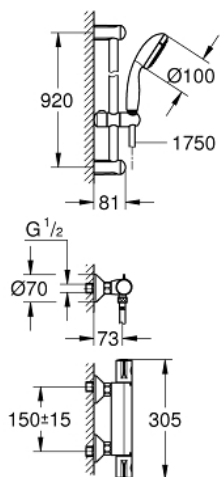

34 566 000 GROHTHERM 800 THERMOSTATIC SHOWER MIXER 1/2" WITH SHOWER SET

PRODUCT DESCRIPTION

- Colour: chrome
- consisting of:
 - Grohtherm 800 thermostatic shower mixer 1/2"
 - (34 558 000)
 - Tempesta shower set II, 900 mm (27 646 000)

34 566 000 GROHTHERM 800 THERMOSTATIC SHOWER MIXER 1/2" WITH SHOWER SET

SPARE PARTS, 2月 2014 – now

- 1: Temperature control handle (Spare part-nr. 47981000)
- 2: Fitting ring (Spare part-nr. 47743000)
- 3: Thermostatic compact cartridge 1/2" (Spare part-nr. 47439000)
- 4: Shut-off handle (Spare part-nr. 47980000)
- 5: Ceramic headpart 1/2" (Spare part-nr. 45346000)
- 5.1: O-ring $\varnothing 18.2 \times \varnothing 1.7$ (Spare part-nr. 0392400M)
- 6: Non-return valve (Spare part-nr. 08565000)
- 7: Non-return valve (Spare part-nr. 47189000)
- 7.1: Dirt strainer (Spare part-nr. 0726400M)
- 7.2: Non-return valve (Spare part-nr. 08565000)
- 7.3: O-ring $\varnothing 17 \times \varnothing 2$ (Spare part-nr. 0305500M)
- 8: S-union (Spare part-nr. 12075000)
- 8.1: Seal (Spare part-nr. 0138600M)
- 8.2: Escutcheon (Spare part-nr. 0221000M)
- 9: Glide element (Spare part-nr. 48099000)
- 10: Shower rail holder (Spare part-nr. 48098000)
- 11: Dirt strainer (Spare part-nr. 0700200M)
- 12: Extension 3/4", 20 mm (Spare part-nr. 0713000M)*
- 13: Special spanner (Spare part-nr. 19377000)*
- 14: Socket spanner (Spare part-nr. 19332000)*
- 15: GROHE TurboStat cartridge 1/2" (Spare part-nr. 47175000)*