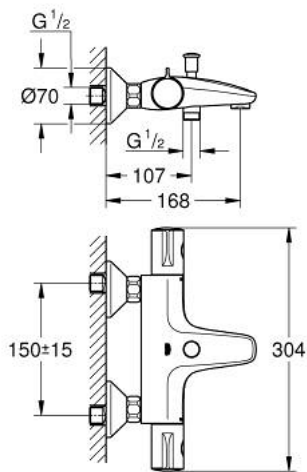

34 567 000 GROHTHERM 800 THERMOSTAT BATH/SHOWER MIXER

PRODUCT DESCRIPTION

- Colour: chrome
- wall mounted
- GROHE LongLife finish
- GROHE SafeStop - safety button at 38°C
- GROHE SafeStop Plus - optional temperature limiter at 43°C included
- GROHE TurboStat - compact cartridge with wax thermoelement
- integrated mixed water shut off
- automatic diverter: bath/shower
- volume handle with EcoButton (economy button with individually adjustable economy stop)
- ceramic headpart $1/2''$, 180°
- shower outlet below $1/2''$
- mousseur
- built-in non return valves
- dirt strainers
- Protected against backflow
- S-unions
- metal escutcheon
- GROHE EcoJoy - less water, perfect flow

34 567 000 GROHTHERM 800 THERMOSTAT BATH/SHOWER MIXER

SPARE PARTS, February 2014 – now

- 1: Temperature control handle (Spare part-nr. 47981000)
- 2: Fitting ring (Spare part-nr. 47743000)
- 3: Thermostatic compact cartridge 1/2" (Spare part-nr. 47439000)
- 4: Shut-off handle (Spare part-nr. 47980000)
- 5: Ceramic headpart, 1/2" (Spare part-nr. 45346000)
- 5.1: O-ring $\varnothing 18.2 \times \varnothing 1.7$ (Spare part-nr. 0392400M)
- 6: Non-return valve (Spare part-nr. 47189000)
- 6.1: Dirt Strainer (Spare part-nr. 0726400M)
- 6.2: Non-return valve (Spare part-nr. 08565000)
- 6.3: O-ring $\varnothing 17 \times \varnothing 2$ (Spare part-nr. 0305500M)
- 7: S-union (Spare part-nr. 12075000)
- 7.1: Ball seal dia. 9x6.8 mm (Spare part-nr. 0138600M)
- 7.2: Escutcheon (Spare part-nr. 0221000M)
- 8: Mousseur (Spare part-nr. 13952000)
- 9: Diverter knob (Spare part-nr. 65648000)
- 10: Diverter (Spare part-nr. 65655000)
- 11: Non-return valve (Spare part-nr. 08565000)
- 12: Extension 3/4", 20 mm (Spare part-nr. 0713000M)*
- 13: Special spanner (Spare part-nr. 19377000)*
- 14: Socket spanner (Spare part-nr. 19332000)*
- 15: GROHE TurboStat cartridge 1/2" (Spare part-nr. 47175000)*