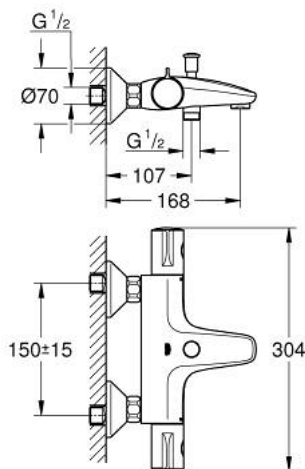

### PRODUCT DESCRIPTION

- Colour: chrome
- wall mounted
- GROHE LongLife finish
- GROHE SafeStop - safety button at 38°C
- GROHE SafeStop Plus - optional temperature limiter at 43°C included
- GROHE TurboStat - compact cartridge with wax thermoelement
- integrated mixed water shut off
- automatic diverter: bath/shower
- volume handle with FlowControl Button (button with individually adjustable stop)
- ceramic headpart 1/2", 180°
- shower outlet below 1/2"
- mousseur
- built-in non return valves
- dirt strainers
- Protected against backflow
- S-unions
- metal escutcheon

### SPARE PARTS, February 2014 – now

- 1: Temperature control handle (Spare part-nr. 47981000)
- 2: Fitting ring (Spare part-nr. 47743000)
- 3: Thermostatic compact cartridge 1/2" (Spare part-nr. 47439000)
- 4: Shut-off handle (Spare part-nr. 47980000)
- 5: Ceramic headpart, 1/2" (Spare part-nr. 45346000)
- 5.1: O-ring  $\varnothing 18.2 \times \varnothing 1.7$  (Spare part-nr. 0392400M)
- 6: Non-return valve (Spare part-nr. 47189000)
- 6.1: Dirt Strainer (Spare part-nr. 0726400M)
- 6.2: Non-return valve (Spare part-nr. 08565000)
- 6.3: O-ring  $\varnothing 17 \times \varnothing 2$  (Spare part-nr. 0305500M)
- 7: S-union (Spare part-nr. 12075000)
- 7.1: Ball seal dia. 9x6.8 mm (Spare part-nr. 0138600M)
- 7.2: Escutcheon (Spare part-nr. 0221000M)
- 8: Mousseur (Spare part-nr. 13952000)
- 9: Diverter knob (Spare part-nr. 65648000)
- 10: Diverter (Spare part-nr. 65655000)
- 11: Non-return valve (Spare part-nr. 08565000)
- 12: Extension 3/4", 20 mm (Spare part-nr. 0713000M)\*
- 13: Special spanner (Spare part-nr. 19377000)\*
- 14: Socket spanner (Spare part-nr. 19332000)\*
- 15: GROHE TurboStat cartridge 1/2" (Spare part-nr. 47175000)\*