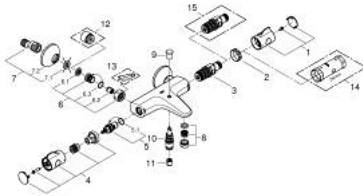

### PRODUCT DESCRIPTION

- Colour: chrome
- wall mounted
- GROHE LongLife finish
- GROHE SafeStop - safety button at 38°C
- GROHE SafeStop Plus - optional temperature limiter at 43°C included
- GROHE TurboStat - compact cartridge with wax thermoelement
- integrated mixed water shut off
- automatic diverter: bath/shower
- volume handle with FlowControl Button (button with individually adjustable stop)
- ceramic headpart 1/2", 180°
- shower outlet below 1/2"
- mousseur
- built-in non return valves
- dirt strainers
- Protected against backflow
- S-unions
- metal escutcheon

### SPARE PARTS, February 2014 – now

- 1: Temperature control handle (Spare part-nr. 47981000)
- 2: Fitting ring (Spare part-nr. 47743000)
- 3: Thermostatic compact cartridge 1/2" (Spare part-nr. 47439000)
- 4: Shut-off handle (Spare part-nr. 47980000)
- 5: Ceramic headpart, 1/2" (Spare part-nr. 45346000)
- 5.1: O-ring  $\varnothing 18.2 \times \varnothing 1.7$  (Spare part-nr. 0392400M)
- 6: Non-return valve (Spare part-nr. 47189000)
- 6.1: Dirt Strainer (Spare part-nr. 0726400M)
- 6.2: Non-return valve (Spare part-nr. 08565000)
- 6.3: O-ring  $\varnothing 17 \times \varnothing 2$  (Spare part-nr. 0305500M)
- 7: S-union (Spare part-nr. 12075000)
- 7.1: Ball seal dia. 9x6.8 mm (Spare part-nr. 0138600M)
- 7.2: Escutcheon (Spare part-nr. 0221000M)
- 8: Mousseur (Spare part-nr. 13952000)
- 9: Diverter knob (Spare part-nr. 65648000)
- 10: Diverter (Spare part-nr. 65655000)
- 11: Non-return valve (Spare part-nr. 08565000)
- 12: Extension 3/4", 20 mm (Spare part-nr. 0713000M)\*
- 13: Special spanner (Spare part-nr. 19377000)\*
- 14: Socket spanner (Spare part-nr. 19332000)\*
- 15: GROHE TurboStat cartridge 1/2" (Spare part-nr. 47175000)\*