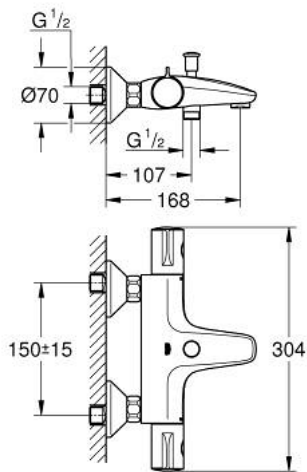

34 567 000 **GROHTHERM 800 THERMOSTATIC BATH MIXER 1/2"**

**PRODUCT DESCRIPTION**

- Colour: chrome
- wall mounted
- GROHE LongLife finish
- GROHE SafeStop safety button at 38°C
- GROHE SafeStop Plus optional temperature limiter at 43°C included
- GROHE TurboStat - compact cartridge with wax thermoelement
- integrated mixed water shut off
- automatic diverter: bath/shower
- volume handle with GROHE EcoButton (economy button with individually adjustable economy stop)
- ceramic headpart 1/2", 180°
- shower bottom outlet 1/2"
- mousseur
- built-in non return valves
- dirt strainers
- protected against backflow
- S-unions
- metal escutcheon

## 34 567 000 GROHTHERM 800 THERMOSTATIC BATH MIXER 1/2"

### SPARE PARTS, 2月 2014 – now

- 1: Temperature control handle (Spare part-nr. 47981000)
- 2: Fitting ring (Spare part-nr. 47743000)
- 3: Thermostatic compact cartridge 1/2" (Spare part-nr. 47439000)
- 4: Shut-off handle (Spare part-nr. 47980000)
- 5: Ceramic headpart 1/2" (Spare part-nr. 45346000)
- 5.1: O-ring  $\varnothing 18.2 \times \varnothing 1.7$  (Spare part-nr. 0392400M)
- 6: Non-return valve (Spare part-nr. 47189000)
- 6.1: Dirt strainer (Spare part-nr. 0726400M)
- 6.2: Non-return valve (Spare part-nr. 08565000)
- 6.3: O-ring  $\varnothing 17 \times \varnothing 2$  (Spare part-nr. 0305500M)
- 7: S-union (Spare part-nr. 12075000)
- 7.1: Seal (Spare part-nr. 0138600M)
- 7.2: Escutcheon (Spare part-nr. 0221000M)
- 8: Mousseur (Spare part-nr. 13952000)
- 9: Diverter knob (Spare part-nr. 65648000)
- 10: Diverter (Spare part-nr. 65655000)
- 11: Non-return valve (Spare part-nr. 08565000)
- 12: Extension 3/4", 20 mm (Spare part-nr. 0713000M)\*
- 13: Special spanner (Spare part-nr. 19377000)\*
- 14: Socket spanner (Spare part-nr. 19332000)\*
- 15: GROHE TurboStat cartridge 1/2" (Spare part-nr. 47175000)\*