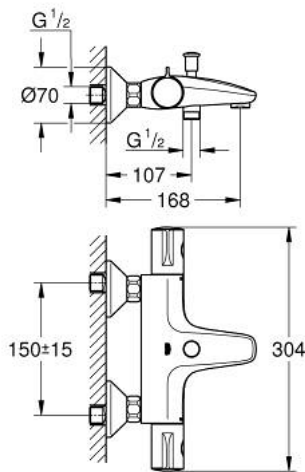

34 567 000 GROHTHERM 800 THERMOSTATIC BATH MIXER 1/2"

PRODUCT DESCRIPTION

- Colour: chrome
- wall mounted
- GROHE LongLife finish
- GROHE SafeStop safety button at 38°C
- GROHE SafeStop Plus optional temperature limiter at 43°C included
- GROHE TurboStat - compact cartridge with wax thermoelement
- integrated mixed water shut off
- automatic diverter: bath/shower
- volume handle with FlowControl Button (button with individually adjustable stop)
- ceramic headpart 1/2", 180°
- shower bottom outlet 1/2"
- mousseur
- built-in non return valves
- dirt strainers
- protected against backflow
- S-unions
- metal escutcheon

34 567 000 GROHTHERM 800 THERMOSTATIC BATH MIXER 1/2"

SPARE PARTS, 2月 2014 – now

- 1: Temperature control handle (Spare part-nr. 47981000)
- 2: Fitting ring (Spare part-nr. 47743000)
- 3: Thermostatic compact cartridge 1/2" (Spare part-nr. 47439000)
- 4: Shut-off handle (Spare part-nr. 47980000)
- 5: Ceramic headpart 1/2" (Spare part-nr. 45346000)
- 5.1: O-ring $\varnothing 18.2 \times \varnothing 1.7$ (Spare part-nr. 0392400M)
- 6: Non-return valve (Spare part-nr. 47189000)
- 6.1: Dirt strainer (Spare part-nr. 0726400M)
- 6.2: Non-return valve (Spare part-nr. 08565000)
- 6.3: O-ring $\varnothing 17 \times \varnothing 2$ (Spare part-nr. 0305500M)
- 7: S-union (Spare part-nr. 12075000)
- 7.1: Seal (Spare part-nr. 0138600M)
- 7.2: Escutcheon (Spare part-nr. 0221000M)
- 8: Mousseur (Spare part-nr. 13952000)
- 9: Diverter knob (Spare part-nr. 65648000)
- 10: Diverter (Spare part-nr. 65655000)
- 11: Non-return valve (Spare part-nr. 08565000)
- 12: Extension 3/4", 20 mm (Spare part-nr. 0713000M)*
- 13: Special spanner (Spare part-nr. 19377000)*
- 14: Socket spanner (Spare part-nr. 19332000)*
- 15: GROHE TurboStat cartridge 1/2" (Spare part-nr. 47175000)*