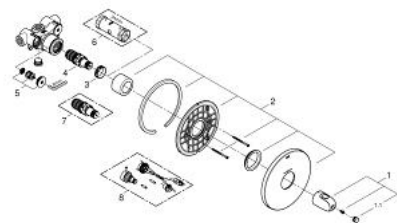

34 573 000 GROHTHERM 1000 THERMOSTAT FOR BATH AND/OR SHOWER

PRODUCT DESCRIPTION

- Colour: chrome
- concealed installation set
- consists of:
 - concealed body
 - (34 213 000)
 - GROHE FastFixation escutcheon with covered shaft sealing and covered fixing
 - GROHE TurboStat - compact cartridge with wax thermoelement
 - GROHE LongLife finish
 - GROHE MetalGrip ergonomically shaped metal handles
 - GROHE SafeStop - safety button at 38°C
 - GROHE SafeStop Plus - optional temperature limiter at 43°C included
 - minimum pressure 1,0 bar

34 573 000 GROHTHERM 1000 THERMOSTAT FOR BATH AND/OR SHOWER

SPARE PARTS, February 2014 – now

- 1: Temperature control handle (Spare part-nr. 47973000)
 - 1.1: Cap (Spare part-nr. 4797400M)
 - 2: Escutcheon (Spare part-nr. 47808000)
 - 3: Fitting ring (Spare part-nr. 47743000)
 - 4: Thermostatic compact cartridge 1/2" (Spare part-nr. 47439000)
 - 5: Non-return valve (Spare part-nr. 47753000)
 - 6: Socket spanner (Spare part-nr. 19332000)*
 - 7: GROHE TurboStat cartridge 1/2" (Spare part-nr. 47175000)*
 - 8: Extension-set, 27,5 mm (Spare part-nr. 47200000)*
- * Optional accessories