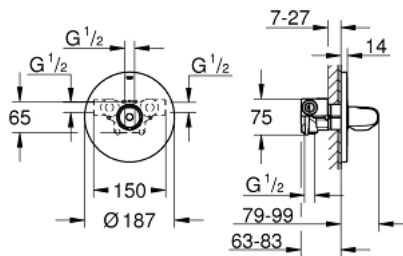

34 573 000 GROHTHERM 1000 THERMOSTAT FOR BATH AND/OR SHOWER

PRODUCT DESCRIPTION

- Colour: chrome
- concealed installation set
- consists of:
 - concealed body
 - (34 213 000)
 - GROHE FastFixation escutcheon with covered shaft sealing and covered fixing
 - GROHE TurboStat - compact cartridge with wax thermoelement
 - GROHE LongLife finish
 - GROHE MetalGrip ergonomically shaped metal handles
 - GROHE SafeStop - safety button at 38°C
 - GROHE SafeStop Plus - optional temperature limiter at 43°C included
 - minimum pressure 1,0 bar

34 573 000 GROHTHERM 1000 THERMOSTAT FOR BATH AND/OR SHOWER

SPARE PARTS, February 2014 – now

- 1: Temperature control handle (Spare part-nr. 47973000)
 - 1.1: Cap (Spare part-nr. 4797400M)
 - 2: Escutcheon (Spare part-nr. 47808000)
 - 3: Fitting ring (Spare part-nr. 47743000)
 - 4: Thermostatic compact cartridge 1/2" (Spare part-nr. 47439000)
 - 5: Non-return valve (Spare part-nr. 47753000)
 - 6: Socket spanner (Spare part-nr. 19332000)*
 - 7: GROHE TurboStat cartridge 1/2" (Spare part-nr. 47175000)*
 - 8: Extension-set, 27,5 mm (Spare part-nr. 47200000)*
- * Optional accessories