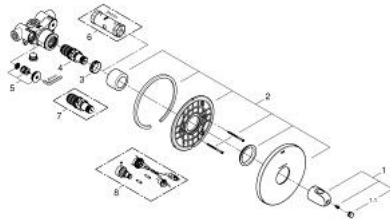

34 573 000 GROHTHERM 1000 CENTRAL THERMOSTATIC MIXER

PRODUCT DESCRIPTION

- Colour: chrome
- concealed installation set
- consisting of:
 - concealed body
 - (34 213 000)
 - GROHE FastFixation escutcheon with covered shaft sealing and covered fixing
 - GROHE TurboStat - compact cartridge with wax thermoelement
 - GROHE LongLife finish
 - GROHE MetalGrip ergonomically shaped metal handles
 - GROHE SafeStop safety button at 38°C
 - GROHE SafeStop Plus optional temperature limiter at 43°C included
- min. recommended pressure 1.0 bar

34 573 000 GROHTHERM 1000 CENTRAL THERMOSTATIC MIXER

SPARE PARTS, 2月 2014 – now

- 1: Temperature control handle (Spare part-nr. 47973000)
- 1.1: Cover cap (Spare part-nr. 4797400M)
- 2: Escutcheon (Spare part-nr. 47808000)
- 3: Fitting ring (Spare part-nr. 47743000)
- 4: Thermostatic compact cartridge 1/2" (Spare part-nr. 47439000)
- 5: Non-return valve (Spare part-nr. 47753000)
- 6: Socket spanner (Spare part-nr. 19332000)*
- 7: GROHE TurboStat cartridge 1/2" (Spare part-nr. 47175000)*
- 8: Extension set 27.5 mm (Spare part-nr. 47200000)*