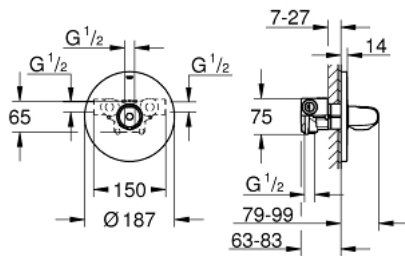

34 573 000 GROHTHERM 1000 CENTRAL THERMOSTATIC MIXER

PRODUCT DESCRIPTION

- Colour: chrome
- concealed installation set
- consisting of:
 - concealed body
 - (34 213 000)
 - GROHE FastFixation escutcheon with covered shaft sealing and covered fixing
 - GROHE TurboStat - compact cartridge with wax thermoelement
 - GROHE LongLife finish
 - GROHE MetalGrip ergonomically shaped metal handles
 - GROHE SafeStop safety button at 38°C
 - GROHE SafeStop Plus optional temperature limiter at 43°C included
- min. recommended pressure 1.0 bar

34 573 000 GROHTHERM 1000 CENTRAL THERMOSTATIC MIXER

SPARE PARTS, 2月 2014 – now

- 1: Temperature control handle (Spare part-nr. 47973000)
- 1.1: Cover cap (Spare part-nr. 4797400M)
- 2: Escutcheon (Spare part-nr. 47808000)
- 3: Fitting ring (Spare part-nr. 47743000)
- 4: Thermostatic compact cartridge 1/2" (Spare part-nr. 47439000)
- 5: Non-return valve (Spare part-nr. 47753000)
- 6: Socket spanner (Spare part-nr. 19332000)*
- 7: GROHE TurboStat cartridge 1/2" (Spare part-nr. 47175000)*
- 8: Extension set 27.5 mm (Spare part-nr. 47200000)*