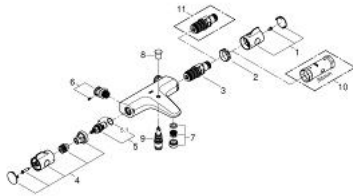

34 576 000 GROHTHERM 800 THERMOSTAT BATH/SHOWER MIXER

PRODUCT DESCRIPTION

- Colour: chrome
- wall mounted
- GROHE LongLife finish
- GROHE TurboStat - compact cartridge with wax thermostatic element
- GROHE SafeStop - safety button at 38°C
- GROHE SafeStop Plus - optional temperature limiter at 43°C included
- integrated mixed water shut off
- automatic diverter: bath/shower
- volume handle with EcoButton (economy button with individually adjustable economy stop)
- ceramic headpart 1/2", 180°
- shower outlet below 1/2"
- adjustable mousseur
- built-in non return valves
- dirt strainers
- Protected against backflow
- S-unions
- metal escutcheon
- GROHE EcoJoy - less water, perfect flow

34 576 000 GROHTHERM 800 THERMOSTAT BATH/SHOWER MIXER

SPARE PARTS, March 2014 – now

- 1: Temperature control handle (Spare part-nr. 47981000)
- 2: Fitting ring (Spare part-nr. 47743000)
- 3: Thermostatic compact cartridge 1/2" (Spare part-nr. 47439000)
- 4: Shut-off handle (Spare part-nr. 47980000)
- 5: Ceramic headpart, 1/2" (Spare part-nr. 45346000)
- 5.1: O-ring $\varnothing 18.2 \times \varnothing 1.7$ (Spare part-nr. 0392400M)
- 6: s-union (Spare part-nr. 47888000)
- 7: Flow straightener (Spare part-nr. 48256000)
- 8: Diverter knob (Spare part-nr. 65648000)
- 9: Diverter (Spare part-nr. 65655000)
- 10: Socket spanner (Spare part-nr. 19332000)*
- 11: GROHE TurboStat cartridge 1/2" (Spare part-nr. 47175000)*