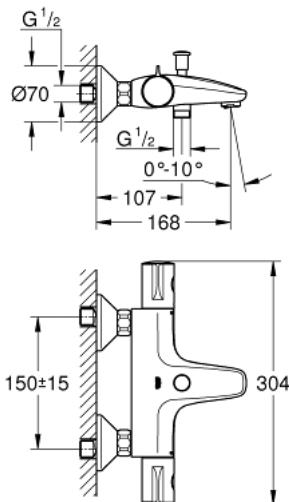

34 576 000 GROHTHERM 800 THERMOSTAT BATH/SHOWER MIXER

PRODUCT DESCRIPTION

- Colour: chrome
- wall mounted
- GROHE LongLife finish
- GROHE TurboStat - compact cartridge with wax thermostatic element
- GROHE SafeStop - safety button at 38°C
- GROHE SafeStop Plus - optional temperature limiter at 43°C included
- integrated mixed water shut off
- automatic diverter: bath/shower
- volume handle with EcoButton (economy button with individually adjustable economy stop)
- ceramic headpart 1/2", 180°
- shower outlet below 1/2"
- adjustable mousseur
- built-in non return valves
- dirt strainers
- Protected against backflow
- S-unions
- metal escutcheon
- GROHE EcoJoy - less water, perfect flow

34 576 000 GROHTHERM 800 THERMOSTAT BATH/SHOWER MIXER

SPARE PARTS, March 2014 – now

- 1: Temperature control handle (Spare part-nr. 47981000)
- 2: Fitting ring (Spare part-nr. 47743000)
- 3: Thermostatic compact cartridge 1/2" (Spare part-nr. 47439000)
- 4: Shut-off handle (Spare part-nr. 47980000)
- 5: Ceramic headpart, 1/2" (Spare part-nr. 45346000)
- 5.1: O-ring $\varnothing 18.2 \times \varnothing 1.7$ (Spare part-nr. 0392400M)
- 6: s-union (Spare part-nr. 47888000)
- 7: Flow straightener (Spare part-nr. 48256000)
- 8: Diverter knob (Spare part-nr. 65648000)
- 9: Diverter (Spare part-nr. 65655000)
- 10: Socket spanner (Spare part-nr. 19332000)*
- 11: GROHE TurboStat cartridge 1/2" (Spare part-nr. 47175000)*