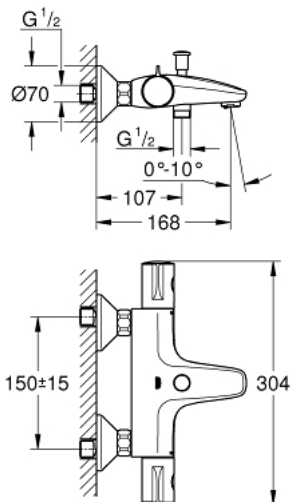

34 576 000 GROHTHERM 800 THERMOSTAT BATH/SHOWER MIXER

PRODUCT DESCRIPTION

- Colour: chrome
- wall mounted
- GROHE LongLife finish
- GROHE TurboStat - compact cartridge with wax thermoelement
- GROHE SafeStop - safety button at 38°C
- GROHE SafeStop Plus - optional temperature limiter at 43°C included
- integrated mixed water shut off
- automatic diverter: bath/shower
- volume handle with FlowControl Button (button with individually adjustable stop)
- ceramic headpart 1/2", 180°
- shower outlet below 1/2"
- adjustable mousseur
- built-in non return valves
- dirt strainers
- Protected against backflow
- S-unions
- metal escutcheon

34 576 000 GROHTHERM 800 THERMOSTAT BATH/SHOWER MIXER

SPARE PARTS, March 2014 – now

- 1: Temperature control handle (Spare part-nr. 47981000)
- 2: Fitting ring (Spare part-nr. 47743000)
- 3: Thermostatic compact cartridge 1/2" (Spare part-nr. 47439000)
- 4: Shut-off handle (Spare part-nr. 47980000)
- 5: Ceramic headpart, 1/2" (Spare part-nr. 45346000)
- 5.1: O-ring $\varnothing 18.2 \times \varnothing 1.7$ (Spare part-nr. 0392400M)
- 6: s-union (Spare part-nr. 47888000)
- 7: Flow straightener (Spare part-nr. 48256000)
- 8: Diverter knob (Spare part-nr. 65648000)
- 9: Diverter (Spare part-nr. 65655000)
- 10: Socket spanner (Spare part-nr. 19332000)*
- 11: GROHE TurboStat cartridge 1/2" (Spare part-nr. 47175000)*