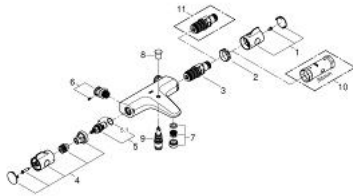

34 576 000 GROHTHERM 800 THERMOSTAT BATH/SHOWER MIXER

PRODUCT DESCRIPTION

- Colour: chrome
- wall mounted
- GROHE LongLife finish
- GROHE TurboStat - compact cartridge with wax thermoelement
- GROHE SafeStop - safety button at 38°C
- GROHE SafeStop Plus - optional temperature limiter at 43°C included
- integrated mixed water shut off
- automatic diverter: bath/shower
- volume handle with FlowControl Button (button with individually adjustable stop)
- ceramic headpart 1/2", 180°
- shower outlet below 1/2"
- adjustable mousseur
- built-in non return valves
- dirt strainers
- Protected against backflow
- S-unions
- metal escutcheon

34 576 000 GROHTHERM 800 THERMOSTAT BATH/SHOWER MIXER

SPARE PARTS, March 2014 – now

- 1: Temperature control handle (Spare part-nr. 47981000)
- 2: Fitting ring (Spare part-nr. 47743000)
- 3: Thermostatic compact cartridge 1/2" (Spare part-nr. 47439000)
- 4: Shut-off handle (Spare part-nr. 47980000)
- 5: Ceramic headpart, 1/2" (Spare part-nr. 45346000)
- 5.1: O-ring $\varnothing 18.2 \times \varnothing 1.7$ (Spare part-nr. 0392400M)
- 6: s-union (Spare part-nr. 47888000)
- 7: Flow straightener (Spare part-nr. 48256000)
- 8: Diverter knob (Spare part-nr. 65648000)
- 9: Diverter (Spare part-nr. 65655000)
- 10: Socket spanner (Spare part-nr. 19332000)*
- 11: GROHE TurboStat cartridge 1/2" (Spare part-nr. 47175000)*