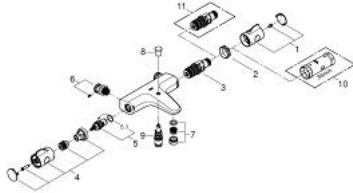

34 576 000 GROHTHERM 800 THERMOSTATIC BATH MIXER 1/2"

PRODUCT DESCRIPTION

- Colour: chrome
- wall mounted
- GROHE LongLife finish
- GROHE TurboStat - compact cartridge with wax thermoelement
- GROHE SafeStop safety button at 38°C
- GROHE SafeStop Plus optional temperature limiter at 43°C included
- integrated mixed water shut off
- automatic diverter: bath/shower
- volume handle with FlowControl Button (button with individually adjustable stop)
- ceramic headpart 1/2", 180°
- shower bottom outlet 1/2"
- adjustable mousseur
- built-in non return valves
- dirt strainers
- protected against backflow
- S-unions
- metal escutcheon

34 576 000 GROHTHERM 800 THERMOSTATIC BATH MIXER 1/2"

SPARE PARTS, 3月 2014 – now

- 1: Temperature control handle (Spare part-nr. 47981000)
- 2: Fitting ring (Spare part-nr. 47743000)
- 3: Thermostatic compact cartridge 1/2" (Spare part-nr. 47439000)
- 4: Shut-off handle (Spare part-nr. 47980000)
- 5: Ceramic headpart 1/2" (Spare part-nr. 45346000)
- 5.1: O-ring Ø 18.2 x Ø 1.7 (Spare part-nr. 0392400M)
- 6: s-union (Spare part-nr. 47888000)
- 7: Flow straightener (Spare part-nr. 48256000)
- 8: Diverter knob (Spare part-nr. 65648000)
- 9: Diverter (Spare part-nr. 65655000)
- 10: Socket spanner (Spare part-nr. 19332000)*
- 11: GROHE TurboStat cartridge 1/2" (Spare part-nr. 47175000)*