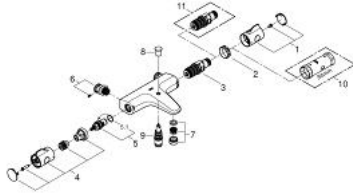

34 576 000 GROHTHERM 800 THERMOSTATIC BATH MIXER 1/2"

PRODUCT DESCRIPTION

- Colour: chrome
- wall mounted
- GROHE LongLife finish
- GROHE TurboStat - compact cartridge with wax thermoelement
- GROHE SafeStop safety button at 38°C
- GROHE SafeStop Plus optional temperature limiter at 43°C included
- integrated mixed water shut off
- automatic diverter: bath/shower
- volume handle with GROHE EcoButton (economy button with individually adjustable economy stop)
- ceramic headpart 1/2", 180°
- shower bottom outlet 1/2"
- adjustable mousseur
- built-in non return valves
- dirt strainers
- protected against backflow
- S-unions
- metal escutcheon

34 576 000 GROHTHERM 800 THERMOSTATIC BATH MIXER 1/2"

SPARE PARTS, 3月 2014 – now

- 1: Temperature control handle (Spare part-nr. 47981000)
- 2: Fitting ring (Spare part-nr. 47743000)
- 3: Thermostatic compact cartridge 1/2" (Spare part-nr. 47439000)
- 4: Shut-off handle (Spare part-nr. 47980000)
- 5: Ceramic headpart 1/2" (Spare part-nr. 45346000)
- 5.1: O-ring Ø 18.2 x Ø 1.7 (Spare part-nr. 0392400M)
- 6: s-union (Spare part-nr. 47888000)
- 7: Flow straightener (Spare part-nr. 48256000)
- 8: Diverter knob (Spare part-nr. 65648000)
- 9: Diverter (Spare part-nr. 65655000)
- 10: Socket spanner (Spare part-nr. 19332000)*
- 11: GROHE TurboStat cartridge 1/2" (Spare part-nr. 47175000)*