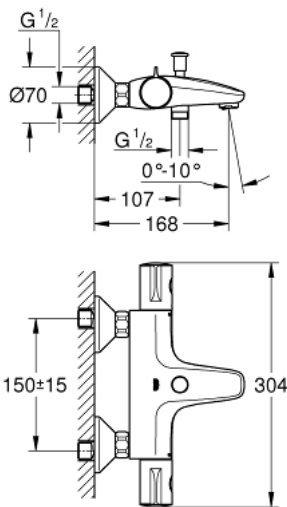

34 576 000 GROHTHERM 800 THERMOSTATIC BATH MIXER 1/2"

PRODUCT DESCRIPTION

- Colour: chrome
- wall mounted
- GROHE LongLife finish
- GROHE TurboStat - compact cartridge with wax thermoelement
- GROHE SafeStop safety button at 38°C
- GROHE SafeStop Plus optional temperature limiter at 43°C included
- integrated mixed water shut off
- automatic diverter: bath/shower
- volume handle with FlowControl Button (button with individually adjustable stop)
- ceramic headpart 1/2", 180°
- shower bottom outlet 1/2"
- adjustable mousseur
- built-in non return valves
- dirt strainers
- protected against backflow
- S-unions
- metal escutcheon

34 576 000 GROHTHERM 800 THERMOSTATIC BATH MIXER 1/2"

SPARE PARTS, 3月 2014 – now

- 1: Temperature control handle (Spare part-nr. 47981000)
- 2: Fitting ring (Spare part-nr. 47743000)
- 3: Thermostatic compact cartridge 1/2" (Spare part-nr. 47439000)
- 4: Shut-off handle (Spare part-nr. 47980000)
- 5: Ceramic headpart 1/2" (Spare part-nr. 45346000)
- 5.1: O-ring Ø 18.2 x Ø 1.7 (Spare part-nr. 0392400M)
- 6: s-union (Spare part-nr. 47888000)
- 7: Flow straightener (Spare part-nr. 48256000)
- 8: Diverter knob (Spare part-nr. 65648000)
- 9: Diverter (Spare part-nr. 65655000)
- 10: Socket spanner (Spare part-nr. 19332000)*
- 11: GROHE TurboStat cartridge 1/2" (Spare part-nr. 47175000)*