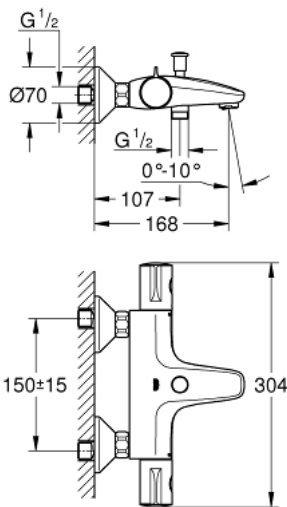

34 576 000 GROHTHERM 800 THERMOSTATIC BATH MIXER 1/2"

PRODUCT DESCRIPTION

- Colour: chrome
- wall mounted
- GROHE LongLife finish
- GROHE TurboStat - compact cartridge with wax thermoelement
- GROHE SafeStop safety button at 38°C
- GROHE SafeStop Plus optional temperature limiter at 43°C included
- integrated mixed water shut off
- automatic diverter: bath/shower
- volume handle with GROHE EcoButton (economy button with individually adjustable economy stop)
- ceramic headpart 1/2", 180°
- shower bottom outlet 1/2"
- adjustable mousseur
- built-in non return valves
- dirt strainers
- protected against backflow
- S-unions
- metal escutcheon

34 576 000 GROHTHERM 800 THERMOSTATIC BATH MIXER 1/2"

SPARE PARTS, 3月 2014 – now

- 1: Temperature control handle (Spare part-nr. 47981000)
- 2: Fitting ring (Spare part-nr. 47743000)
- 3: Thermostatic compact cartridge 1/2" (Spare part-nr. 47439000)
- 4: Shut-off handle (Spare part-nr. 47980000)
- 5: Ceramic headpart 1/2" (Spare part-nr. 45346000)
- 5.1: O-ring Ø 18.2 x Ø 1.7 (Spare part-nr. 0392400M)
- 6: s-union (Spare part-nr. 47888000)
- 7: Flow straightener (Spare part-nr. 48256000)
- 8: Diverter knob (Spare part-nr. 65648000)
- 9: Diverter (Spare part-nr. 65655000)
- 10: Socket spanner (Spare part-nr. 19332000)*
- 11: GROHE TurboStat cartridge 1/2" (Spare part-nr. 47175000)*