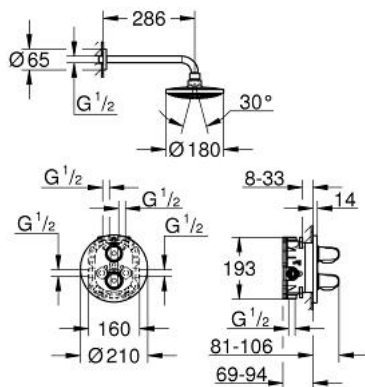

34 582 000 GROHTHERM 1000 PERFECT SHOWER SET WITH EUPHORIA COSMOPOLITAN 180

PRODUCT DESCRIPTION

- Colour: chrome
- consists of:
 - Grohtherm 1000 set for final installation (19 985 000)
 - GROHE Rapido T thermostatic mixer for concealed installation (35 500)
 - head shower Euphoria Cosmopolitan 180(27 491 000)
 - Rainshower shower arm 286 mm (28 576)
- minimum pressure 1,0 bar

34 582 000 **GROHTHERM 1000 PERFECT SHOWER SET WITH EUPHORIA COSMOPOLITAN**
180

SPARE PARTS, April 2014 – now

- 1: Shut-off handle (Spare part-nr. 47976000)
- 1.1: Cap (Spare part-nr. 4797400M)
- 2: Temperature control handle (Spare part-nr. 47973000)
- 2.1: Cap (Spare part-nr. 4797400M)
- 3: Stop ring (Spare part-nr. 47986000)
- 4: Escutcheon (Spare part-nr. 47987000)
- 5: Aquadimmer (Spare part-nr. 47364000)
- 6: Adapter 3/4" x 1/2" (Spare part-nr. 12701000)
- 7: Thermostatic compact cartridge 3/4" (Spare part-nr. 47483000)
- 8: Fitting ring (Spare part-nr. 47765000)
- 9: Non-return valve (Spare part-nr. 47753000)
- 10: Escutcheon (Spare part-nr. 11741000)
- 11: Fibre seal dia. 12x2 mm (Spare part-nr. 0138900M)
- 12: Dirt strainer (Spare part-nr. 48007000)
- 13: Safety combination (DIN EN 1717) (Spare part-nr. 29007000)*
- 14: Thermostatic compact cartridge 3/4" (Spare part-nr. 47186000)*
- 15: Socket spanner (Spare part-nr. 19332000)*
- 16: Extension-set, 27,5 mm (Spare part-nr. 47781000)*