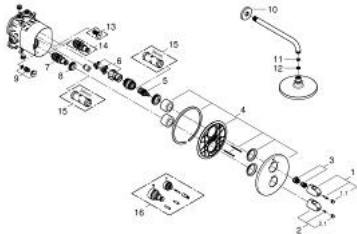

34 582 000 GROHTHERM 1000 PERFECT SHOWER SET WITH EUPHORIA COSMOPOLITAN 180

PRODUCT DESCRIPTION

- Colour: chrome
- consists of:
 - Grohtherm 1000 set for final installation (19 985 000)
 - GROHE Rapido T thermostatic mixer for concealed installation (35 500)
 - head shower Euphoria Cosmopolitan 180(27 491 000)
 - Rainshower shower arm 286 mm (28 576)
- minimum pressure 1,0 bar

34 582 000 **GROHTHERM 1000 PERFECT SHOWER SET WITH EUPHORIA COSMOPOLITAN**
180

SPARE PARTS, April 2014 – now

- 1: Shut-off handle (Spare part-nr. 47976000)
- 1.1: Cap (Spare part-nr. 4797400M)
- 2: Temperature control handle (Spare part-nr. 47973000)
- 2.1: Cap (Spare part-nr. 4797400M)
- 3: Stop ring (Spare part-nr. 47986000)
- 4: Escutcheon (Spare part-nr. 47987000)
- 5: Aquadimmer (Spare part-nr. 47364000)
- 6: Adapter 3/4" x 1/2" (Spare part-nr. 12701000)
- 7: Thermostatic compact cartridge 3/4" (Spare part-nr. 47483000)
- 8: Fitting ring (Spare part-nr. 47765000)
- 9: Non-return valve (Spare part-nr. 47753000)
- 10: Escutcheon (Spare part-nr. 11741000)
- 11: Fibre seal dia. 12x2 mm (Spare part-nr. 0138900M)
- 12: Dirt strainer (Spare part-nr. 48007000)
- 13: Safety combination (DIN EN 1717) (Spare part-nr. 29007000)*
- 14: Thermostatic compact cartridge 3/4" (Spare part-nr. 47186000)*
- 15: Socket spanner (Spare part-nr. 19332000)*
- 16: Extension-set, 27,5 mm (Spare part-nr. 47781000)*