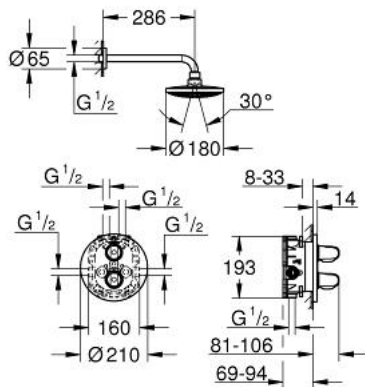

### PRODUCT DESCRIPTION

- Colour: chrome
- consisting of:
  - GROHE Rapido T thermostatic mixer for concealed installation (35 500)
  - Rainshower shower arm 286 mm (28 576)
  - min. recommended pressure 1.0 bar

### SPARE PARTS, 4月 2014 – now

- 1: Shut-off handle (Spare part-nr. 47976000)
  - 1.1: Cover cap (Spare part-nr. 4797400M)
  - 2: Temperature control handle (Spare part-nr. 47973000)
  - 2.1: Cover cap (Spare part-nr. 4797400M)
  - 3: Stop ring (Spare part-nr. 47986000)
  - 4: Escutcheon (Spare part-nr. 47987000)
  - 5: Aquadimmer (Spare part-nr. 47364000)
  - 6: Adapter (Spare part-nr. 12701000)
  - 7: Thermostatic compact cartridge 3/4" (Spare part-nr. 47483000)
  - 8: Fitting ring (Spare part-nr. 47765000)
  - 9: Non-return valve (Spare part-nr. 47753000)
  - 10: Escutcheon (Spare part-nr. 11741000)
  - 11: Fibre seal Ø 18,5 x Ø 12 x 2 (Spare part-nr. 0138900M)
  - 12: Dirt strainer (Spare part-nr. 48007000)
  - 13: Safety combination (EN 1717) (Spare part-nr. 29007000)\*
  - 14: Thermostatic compact cartridge 3/4" for reverse waterways (Spare part-nr. 47186000)\*
  - 15: Socket spanner (Spare part-nr. 19332000)\*
  - 16: Extension set 27,5 mm (Spare part-nr. 47781000)\*
- \* Optional accessories