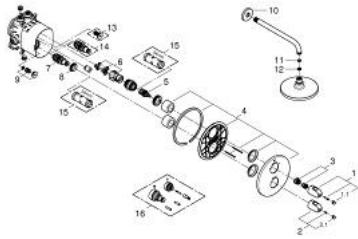

### PRODUCT DESCRIPTION

- Colour: chrome
- consisting of:
  - GROHE Rapido T thermostatic mixer for concealed installation (35 500)
  - Rainshower shower arm 286 mm (28 576)
  - min. recommended pressure 1.0 bar

### SPARE PARTS, 4月 2014 – now

- 1: Shut-off handle (Spare part-nr. 47976000)
  - 1.1: Cover cap (Spare part-nr. 4797400M)
  - 2: Temperature control handle (Spare part-nr. 47973000)
  - 2.1: Cover cap (Spare part-nr. 4797400M)
  - 3: Stop ring (Spare part-nr. 47986000)
  - 4: Escutcheon (Spare part-nr. 47987000)
  - 5: Aquadimmer (Spare part-nr. 47364000)
  - 6: Adapter (Spare part-nr. 12701000)
  - 7: Thermostatic compact cartridge 3/4" (Spare part-nr. 47483000)
  - 8: Fitting ring (Spare part-nr. 47765000)
  - 9: Non-return valve (Spare part-nr. 47753000)
  - 10: Escutcheon (Spare part-nr. 11741000)
  - 11: Fibre seal Ø 18,5 x Ø 12 x 2 (Spare part-nr. 0138900M)
  - 12: Dirt strainer (Spare part-nr. 48007000)
  - 13: Safety combination (EN 1717) (Spare part-nr. 29007000)\*
  - 14: Thermostatic compact cartridge 3/4" for reverse waterways (Spare part-nr. 47186000)\*
  - 15: Socket spanner (Spare part-nr. 19332000)\*
  - 16: Extension set 27,5 mm (Spare part-nr. 47781000)\*
- \* Optional accessories