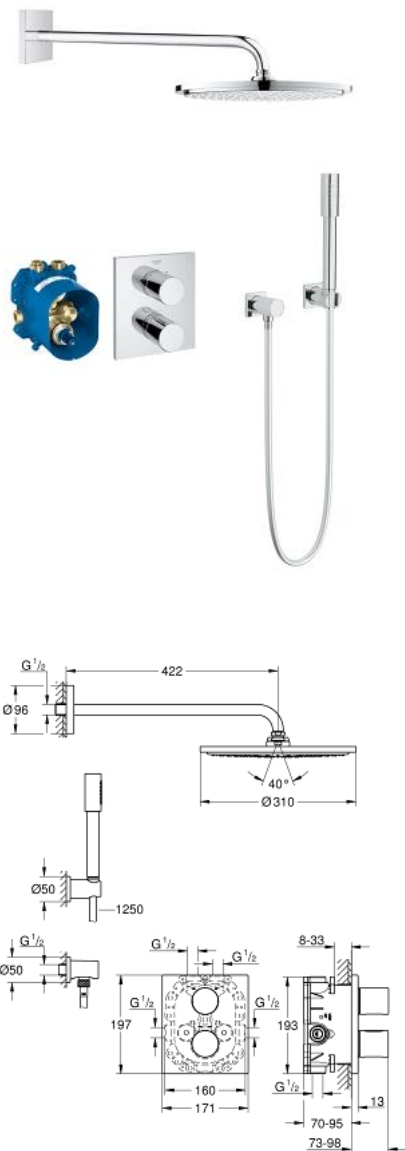

34 627 000 GROHTHERM 3000 COSMOPOLITAN PERFECT SHOWER SET WITH RAINSHOWER COSMOPOLITAN 310

PRODUCT DESCRIPTION

- Colour: chrome
- consisting of:
 - Grotherm 3000 Cosmopolitan set for final installation with Aquadimmer (19 567 000)
 - GROHE Rapido T thermostatic mixer for concealed installation (35 500)
 - Rainshower Cosmopolitan 310 metal head shower (27 477)
 - shower arm 422 mm (26 145)
 - Sena hand shower (28 034)
 - Rainshower wall holder (27 075)
 - Rainshower wall elbow connection (27 076)
 - Silverflex shower hose 1250 mm 1/2" x 1/2" (28 362)
- min. recommended pressure 1.0 bar