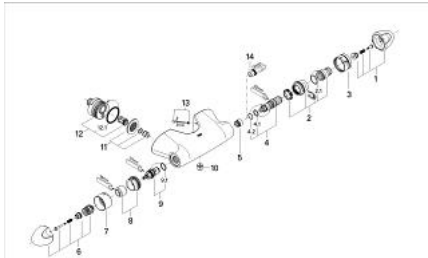

### PRODUCT DESCRIPTION

- Colour: chrome/matt chrome
- wall mounted
- wax thermo-element
- integrated mixed water shut off
- ceramic headpart 1/2", 180°
- volume handle with individually adjustable stop
- temperature scale handle with SafeStop at 38°C
- shower outlet 1/2"
- built-in non return valves
- dirt strainers
- Easy-fix installation system
- without shower set
- Protected against backflow

### SPARE PARTS, January 1999 – now

- 1: Scale handle (Spare part-nr. 47504IP0)
- 2: Stop ring + regulating nut (Spare part-nr. 47505000)
- 2.1: O-ring  $\varnothing 24 \times \varnothing 2$  (Spare part-nr. 0119600M)
- 3: Scale ring (Spare part-nr. 02617000)
- 4: Thermoelement  $3/8''$  (Spare part-nr. 47349000)
- 4.1: O-ring  $\varnothing 15 \times \varnothing 2,5$  (Spare part-nr. 0012300M)
- 4.2: O-ring  $\varnothing 16 \times \varnothing 1,25$  (Spare part-nr. 0122500M)
- 5: Seat for thermostat (Spare part-nr. 02406000)
- 6: Handle for shut-off valve (Spare part-nr. 47506IP0)
- 7: Sleeve (Spare part-nr. 02306000)
- 8: Stop ring (Spare part-nr. 47510000)
- 9: Ceramic headpart,  $1/2''$  (Spare part-nr. 45346000)
- 9.1: O-ring  $\varnothing 18,2 \times \varnothing 1,7$  (Spare part-nr. 0392400M)
- 10: Non-return valve (Spare part-nr. 08565000)
- 11: Non-return valve (Spare part-nr. 47507000)
- 12: Union (Spare part-nr. 12088000)
- 12.1: Seal dia.  $45 \times 3$  mm (Spare part-nr. 0044400M)
- 13: Fixing set (Spare part-nr. 46381V00)
- 14: Socket spanner (Spare part-nr. 19070000)\*