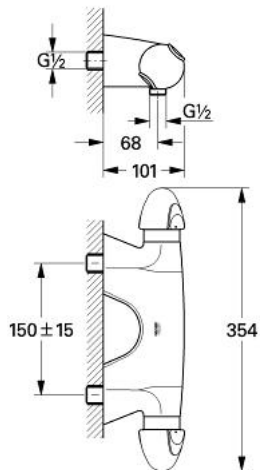

## 34 683 IP0 TARON THERMOSTAT SHOWER MIXER

### PRODUCT DESCRIPTION

- Colour: chrome/matt chrome
- wall mounted
- wax thermo-element
- integrated mixed water shut off
- ceramic headpart 1/2", 180°
- volume handle with individually adjustable stop
- temperature scale handle with SafeStop at 38°C
- shower outlet 1/2"
- built-in non return valves
- dirt strainers
- Easy-fix installation system
- without shower set
- Protected against backflow

### SPARE PARTS, January 1999 – now

- 1: Scale handle (Spare part-nr. 47504IP0)
- 2: Stop ring + regulating nut (Spare part-nr. 47505000)
- 2.1: O-ring  $\varnothing 24 \times \varnothing 2$  (Spare part-nr. 0119600M)
- 3: Scale ring (Spare part-nr. 02617000)
- 4: Thermoelement  $3/8''$  (Spare part-nr. 47349000)
- 4.1: O-ring  $\varnothing 15 \times \varnothing 2,5$  (Spare part-nr. 0012300M)
- 4.2: O-ring  $\varnothing 16 \times \varnothing 1,25$  (Spare part-nr. 0122500M)
- 5: Seat for thermostat (Spare part-nr. 02406000)
- 6: Handle for shut-off valve (Spare part-nr. 47506IP0)
- 7: Sleeve (Spare part-nr. 02306000)
- 8: Stop ring (Spare part-nr. 47510000)
- 9: Ceramic headpart,  $1/2''$  (Spare part-nr. 45346000)
- 9.1: O-ring  $\varnothing 18,2 \times \varnothing 1,7$  (Spare part-nr. 0392400M)
- 10: Non-return valve (Spare part-nr. 08565000)
- 11: Non-return valve (Spare part-nr. 47507000)
- 12: Union (Spare part-nr. 12088000)
- 12.1: Seal dia.  $45 \times 3$  mm (Spare part-nr. 0044400M)
- 13: Fixing set (Spare part-nr. 46381V00)
- 14: Socket spanner (Spare part-nr. 19070000)\*