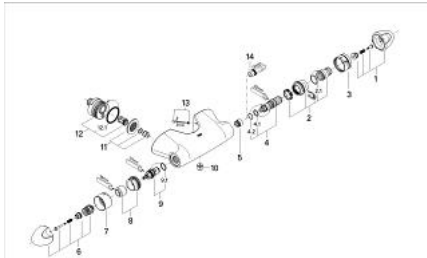

34 683 IP0 TARON THERMOSTATIC SHOWER MIXER 1/2"

PRODUCT DESCRIPTION

- Colour: chrome/matt chrome
- wall mounted
- wax thermoelement
- integrated mixed water shut off
- Carbodur ceramic headpart 1/2", 180°
- volume handle with individually adjustable stop
- temperature scale handle with GROHE SafeStop at 38°C
- shower outlet 1/2"
- built-in non return valves
- dirt strainers
- eccentric connection system
- without shower set
- protected against backflow

34 683 IP0 TARON THERMOSTATIC SHOWER MIXER 1/2"

SPARE PARTS, 1月 1999 – now

- 1: Temperature scale handle (Spare part-nr. 47504IP0)
- 2: Stop ring + regulating nut (Spare part-nr. 47505000)
- 2.1: Sealing washer $\varnothing 24 \times \varnothing 2$ (Spare part-nr. 0119600M)
- 3: Scale ring (Spare part-nr. 02617000)
- 4: Thermo-element 3/8" (Spare part-nr. 47349000)
- 4.1: O-ring $\varnothing 15 \times \varnothing 2.5$ (Spare part-nr. 0012300M)
- 4.2: O-ring $\varnothing 16 \times \varnothing 1.25$ (Spare part-nr. 0122500M)
- 5: Seat for thermostat (Spare part-nr. 02406000)
- 6: Handle for shut-off valve (Spare part-nr. 47506IP0)
- 7: Sleeve (Spare part-nr. 02306000)
- 8: Stop ring (Spare part-nr. 47510000)
- 9: Ceramic headpart 1/2" (Spare part-nr. 45346000)
- 9.1: O-ring $\varnothing 18.2 \times \varnothing 1.7$ (Spare part-nr. 0392400M)
- 10: Non-return valve (Spare part-nr. 08565000)
- 11: Non-return valve (Spare part-nr. 47507000)
- 12: Bulkhead union (Spare part-nr. 12088000)
- 12.1: Seal $\varnothing 45 \times \varnothing 3$ (Spare part-nr. 0044400M)
- 13: Fixing set (Spare part-nr. 46381V00)
- 14: Socket spanner (Spare part-nr. 19070000)*