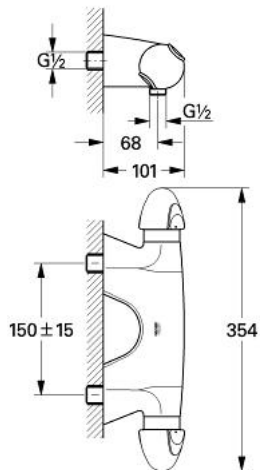

34 683 IP0 TARON THERMOSTATIC SHOWER MIXER 1/2"

PRODUCT DESCRIPTION

- Colour: chrome/matt chrome
- wall mounted
- wax thermoelement
- integrated mixed water shut off
- Carbodur ceramic headpart 1/2", 180°
- volume handle with individually adjustable stop
- temperature scale handle with GROHE SafeStop at 38°C
- shower outlet 1/2"
- built-in non return valves
- dirt strainers
- eccentric connection system
- without shower set
- protected against backflow

34 683 IP0 TARON THERMOSTATIC SHOWER MIXER 1/2"

SPARE PARTS, 1月 1999 – now

- 1: Temperature scale handle (Spare part-nr. 47504IP0)
- 2: Stop ring + regulating nut (Spare part-nr. 47505000)
- 2.1: Sealing washer $\varnothing 24 \times \varnothing 2$ (Spare part-nr. 0119600M)
- 3: Scale ring (Spare part-nr. 02617000)
- 4: Thermo-element 3/8" (Spare part-nr. 47349000)
- 4.1: O-ring $\varnothing 15 \times \varnothing 2.5$ (Spare part-nr. 0012300M)
- 4.2: O-ring $\varnothing 16 \times \varnothing 1.25$ (Spare part-nr. 0122500M)
- 5: Seat for thermostat (Spare part-nr. 02406000)
- 6: Handle for shut-off valve (Spare part-nr. 47506IP0)
- 7: Sleeve (Spare part-nr. 02306000)
- 8: Stop ring (Spare part-nr. 47510000)
- 9: Ceramic headpart 1/2" (Spare part-nr. 45346000)
- 9.1: O-ring $\varnothing 18.2 \times \varnothing 1.7$ (Spare part-nr. 0392400M)
- 10: Non-return valve (Spare part-nr. 08565000)
- 11: Non-return valve (Spare part-nr. 47507000)
- 12: Bulkhead union (Spare part-nr. 12088000)
- 12.1: Seal $\varnothing 45 \times \varnothing 3$ (Spare part-nr. 0044400M)
- 13: Fixing set (Spare part-nr. 46381V00)
- 14: Socket spanner (Spare part-nr. 19070000)*