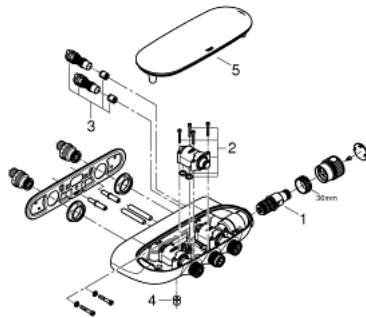

## 34 713 000 GROHTHERM SMARTCONTROL COMBI THERMOSTATIC SHOWER MIXER WITH 3 VALVES, EXPOSED/CONCEALED

### PRODUCT DESCRIPTION

- Colour: chrome
- wall mounted
- GROHE CoolTouch - no risk of scalding
- GROHE LongLife finish
- GROHE TurboStat - compact cartridge with wax thermoelement
- GROHE ProGrip - with knurl structure
- GROHE SafeStop - safety button at 38°C
- GROHE SafeStop Plus - optional temperature limiter at 43°C included
- GROHE EcoJoy - less water, perfect flow
- GROHE SmartControl - control the shower with intuitive push/turn button
- exchangeable symbols
- GROHE EasyReach shower tray
- shower outlet below 1/2"
- multiple outlets can be run simultaneously
- Protected against backflow
- requires concealed body 26 449 000 – to be ordered separately

### SPARE PARTS, October 2018 – now

- 1: Thermostatic compact cartridge 1/2" (Spare part-nr. 47439000)
- 2: Cartridge (Spare part-nr. 48297000)
- 3: Non-return valve (Spare part-nr. 4901000M)
- 4: Non-return valve (Spare part-nr. 08565000)
- 5: Cover (Spare part-nr. 48482000)
- 6: Socket spanner (Spare part-nr. 49059000)\*
- 7: GROHE TurboStat cartridge 1/2" (Spare part-nr. 47175000)\*