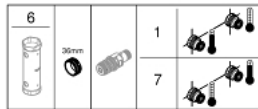

## 34 713 000 GROHTHERM SMARTCONTROL COMBI THERMOSTATIC SHOWER MIXER WITH 3 VALVES, EXPOSED/CONCEALED

### PRODUCT DESCRIPTION

- Colour: chrome
- wall mounted
- GROHE CoolTouch - no risk of scalding
- GROHE LongLife finish
- GROHE TurboStat - compact cartridge with wax thermoelement
- GROHE ProGrip - with knurl structure
- GROHE SafeStop - safety button at 38°C
- GROHE SafeStop Plus - optional temperature limiter at 43°C included
- GROHE EcoJoy - less water, perfect flow
- GROHE SmartControl - control the shower with intuitive push/turn button
- exchangeable symbols
- GROHE EasyReach shower tray
- shower outlet below 1/2"
- multiple outlets can be run simultaneously
- Protected against backflow
- requires concealed body 26 449 000 – to be ordered separately