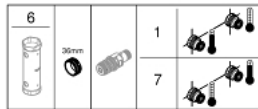

34 713 000 GROHTHERM SMARTCONTROL COMBI THERMOSTATIC SHOWER MIXER WITH 3 VALVES, EXPOSED/CONCEALED

PRODUCT DESCRIPTION

- Colour: chrome
- wall mounted
- GROHE CoolTouch - no risk of scalding
- GROHE LongLife finish
- GROHE TurboStat - compact cartridge with wax thermoelement
- GROHE ProGrip - with knurled structure
- GROHE SafeStop - safety button at 38°C
- GROHE SafeStop Plus - optional temperature limiter at 43°C included
- GROHE EcoJoy - less water, perfect flow
- GROHE SmartControl - control the shower with intuitive push/turn button
- exchangeable symbols
- GROHE EasyReach shower tray
- shower outlet below 1/2"
- multiple outlets can be run simultaneously
- Protected against backflow
- requires concealed body 26 449 000 – to be ordered separately

34 713 000 GROHTHERM SMARTCONTROL COMBI THERMOSTATIC SHOWER MIXER WITH 3 VALVES, EXPOSED/CONCEALED

SPARE PARTS, October 2018 – now

- 1: Thermostatic compact cartridge 1/2" (Spare part-nr. 47439000)
- 2: Cartridge (Spare part-nr. 48297000)
- 3: Non-return valve (Spare part-nr. 4901000M)
- 4: Non-return valve (Spare part-nr. 08565000)
- 5: Cover (Spare part-nr. 48482000)
- 6: Socket spanner (Spare part-nr. 49059000)*
- 7: GROHE TurboStat cartridge 1/2" (Spare part-nr. 47175000)*