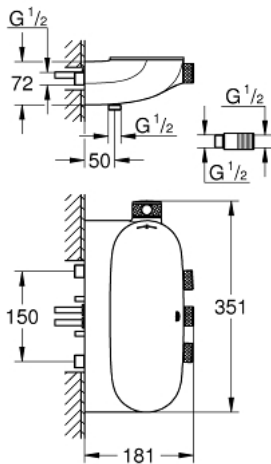

### PRODUCT DESCRIPTION

- Colour: chrome
- wall mounted
- GROHE CoolTouch - no risk of scalding
- GROHE LongLife finish
- GROHE TurboStat - compact cartridge with wax thermoelement
- GROHE ProGrip - with knurl structure
- GROHE SafeStop - safety button at 38°C
- GROHE SafeStop Plus - optional temperature limiter at 43°C included
- GROHE EcoJoy - less water, perfect flow
- GROHE SmartControl - control the shower with intuitive push/turn button
- exchangeable symbols
- GROHE EasyReach shower tray
- shower outlet below 1/2"
- multiple outlets can be run simultaneously
- Protected against backflow
- requires concealed body 26 449 000 – to be ordered separately

### SPARE PARTS, October 2018 – now

- 1: Thermostatic compact cartridge 1/2" (Spare part-nr. 47439000)
- 2: Cartridge (Spare part-nr. 48297000)
- 3: Non-return valve (Spare part-nr. 4901000M)
- 4: Non-return valve (Spare part-nr. 08565000)
- 5: Cover (Spare part-nr. 48482000)
- 6: Socket spanner (Spare part-nr. 49059000)\*
- 7: GROHE TurboStat cartridge 1/2" (Spare part-nr. 47175000)\*