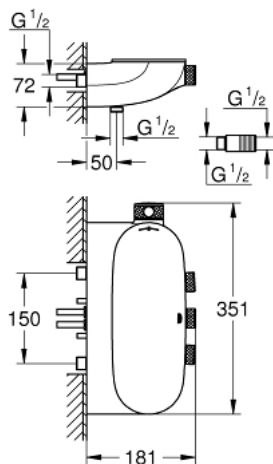

34 713 000 GROHTHERM SMARTCONTROL COMBI THERMOSTATIC SHOWER MIXER WITH 3 VALVES, EXPOSED/CONCEALED

PRODUCT DESCRIPTION

- Colour: chrome
- wall mounted
- GROHE CoolTouch - no risk of scalding
- GROHE LongLife finish
- GROHE TurboStat - compact cartridge with wax thermoelement
- GROHE ProGrip - with knurled structure
- GROHE SafeStop - safety button at 38°C
- GROHE SafeStop Plus - optional temperature limiter at 43°C included
- GROHE EcoJoy - less water, perfect flow
- GROHE SmartControl - control the shower with intuitive push/turn button
- exchangeable symbols
- GROHE EasyReach shower tray
- shower outlet below 1/2"
- multiple outlets can be run simultaneously
- Protected against backflow
- requires concealed body 26 449 000 – to be ordered separately

34 713 000 GROHTHERM SMARTCONTROL COMBI THERMOSTATIC SHOWER MIXER WITH 3 VALVES, EXPOSED/CONCEALED

SPARE PARTS, October 2018 – now

- 1: Thermostatic compact cartridge 1/2" (Spare part-nr. 47439000)
- 2: Cartridge (Spare part-nr. 48297000)
- 3: Non-return valve (Spare part-nr. 4901000M)
- 4: Non-return valve (Spare part-nr. 08565000)
- 5: Cover (Spare part-nr. 48482000)
- 6: Socket spanner (Spare part-nr. 49059000)*
- 7: GROHE TurboStat cartridge 1/2" (Spare part-nr. 47175000)*