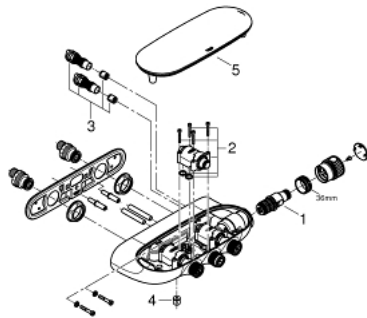

34 713 000 GROHTHERM SMARTCONTROL COMBI THERMOSTATIC SHOWER MIXER WITH 3 VALVES, EXPOSED/CONCEALED

PRODUCT DESCRIPTION

- Colour: chrome
- wall mounted
- GROHE CoolTouch - no risk of scalding
- GROHE LongLife finish
- GROHE TurboStat - compact cartridge with wax thermoelement
- GROHE ProGrip - with knurled structure
- GROHE SafeStop - safety button at 38°C
- GROHE SafeStop Plus - optional temperature limiter at 43°C included
- GROHE EcoJoy - less water, perfect flow
- GROHE SmartControl - control the shower with intuitive push/turn button
- exchangeable symbols
- GROHE EasyReach shower tray
- shower outlet below 1/2"
- multiple outlets can be run simultaneously
- Protected against backflow
- requires concealed body 26 449 000 – to be ordered separately

34 713 000 GROHTHERM SMARTCONTROL COMBI THERMOSTATIC SHOWER MIXER WITH 3 VALVES, EXPOSED/CONCEALED

SPARE PARTS, October 2018 – now

- 1: Thermostatic compact cartridge 1/2" (Spare part-nr. 47439000)
- 2: Cartridge (Spare part-nr. 48297000)
- 3: Non-return valve (Spare part-nr. 4901000M)
- 4: Non-return valve (Spare part-nr. 08565000)
- 5: Cover (Spare part-nr. 48482000)
- 6: Socket spanner (Spare part-nr. 49059000)*
- 7: GROHE TurboStat cartridge 1/2" (Spare part-nr. 47175000)*