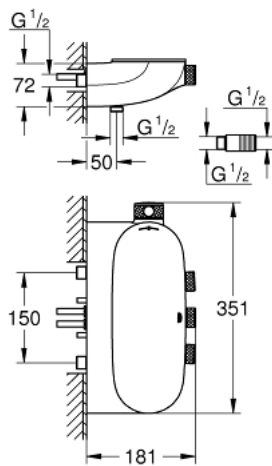

### PRODUCT DESCRIPTION

- Colour: chrome
- wall mounted
- GROHE CoolTouch - no risk of scalding
- GROHE LongLife finish
- GROHE TurboStat - compact cartridge with wax thermoelement
- GROHE ProGrip - with knurled structure
- GROHE SafeStop safety button at 38°C
- GROHE SafeStop Plus optional temperature limiter at 43°C included
- GROHE EcoJoy - Less water, perfect flow
- GROHE SmartControl - control the shower with intuitive push/turn button
- exchangeable symbols
- GROHE EasyReach shower tray
- shower bottom outlet 1/2"
- multiple outlets can be run simultaneously
- protected against backflow
- requires concealed body 26 449 000 – to be ordered separately

### SPARE PARTS, 10月 2018 – now

- 1: Thermostatic compact cartridge 1/2" (Spare part-nr. 47439000)
- 2: Cartridge (Spare part-nr. 48297000)
- 3: Non-return valve (Spare part-nr. 4901000M)
- 4: Non-return valve (Spare part-nr. 08565000)
- 5: Cover (Spare part-nr. 48482000)
- 6: Socket spanner (Spare part-nr. 49059000)\*
- 7: GROHE TurboStat cartridge 1/2" (Spare part-nr. 47175000)\*