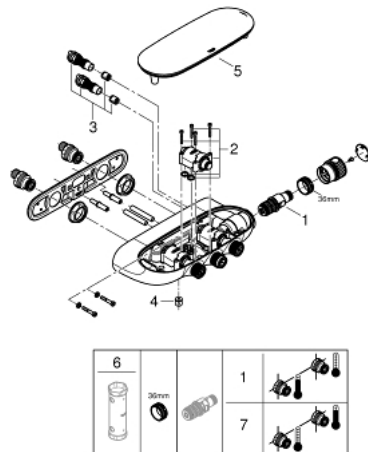

### PRODUCT DESCRIPTION

- Colour: chrome
- wall mounted
- GROHE CoolTouch - no risk of scalding
- GROHE LongLife finish
- GROHE TurboStat - compact cartridge with wax thermoelement
- GROHE ProGrip - with knurled structure
- GROHE SafeStop safety button at 38°C
- GROHE SafeStop Plus optional temperature limiter at 43°C included
- GROHE EcoJoy - Less water, perfect flow
- GROHE SmartControl - control the shower with intuitive push/turn button
- exchangeable symbols
- GROHE EasyReach shower tray
- shower bottom outlet 1/2"
- multiple outlets can be run simultaneously
- protected against backflow
- requires concealed body 26 449 000 – to be ordered separately

### SPARE PARTS, 10月 2018 – now

- 1: Thermostatic compact cartridge 1/2" (Spare part-nr. 47439000)
- 2: Cartridge (Spare part-nr. 48297000)
- 3: Non-return valve (Spare part-nr. 4901000M)
- 4: Non-return valve (Spare part-nr. 08565000)
- 5: Cover (Spare part-nr. 48482000)
- 6: Socket spanner (Spare part-nr. 49059000)\*
- 7: GROHE TurboStat cartridge 1/2" (Spare part-nr. 47175000)\*