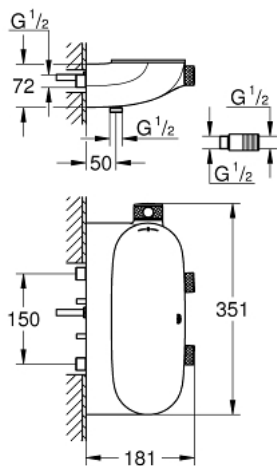

34 714 000 GROHTHERM SMARTCONTROL COMBI THERMOSTATIC SHOWER MIXER WITH 2 VALVES, EXPOSED/CONCEALED

PRODUCT DESCRIPTION

- Colour: chrome
- wall mounted
- GROHE CoolTouch - no risk of scalding
- GROHE LongLife finish
- GROHE TurboStat - compact cartridge with wax thermoelement
- GROHE ProGrip - with knurl structure
- GROHE SafeStop - safety button at 38°C
- GROHE SafeStop Plus - optional temperature limiter at 43°C included
- GROHE EcoJoy - less water, perfect flow
- GROHE SmartControl - control the shower with intuitive push/turn button
- exchangeable symbols
- GROHE EasyReach shower tray
- shower outlet below 1/2"
- multiple outlets can be run simultaneously
- Protected against backflow
- requires concealed body 26 449 000 – to be ordered separately

34 714 000 GROHTHERM SMARTCONTROL COMBI THERMOSTATIC SHOWER MIXER WITH 2 VALVES, EXPOSED/CONCEALED

SPARE PARTS, October 2018 – now

- 1: Thermostatic compact cartridge 1/2" (Spare part-nr. 47439000)
- 2: Cartridge (Spare part-nr. 48297000)
- 3: Non-return valve (Spare part-nr. 4901000M)
- 4: Non-return valve (Spare part-nr. 08565000)
- 5: Cover (Spare part-nr. 48482000)
- 6: Socket spanner (Spare part-nr. 49059000)*
- 7: GROHE TurboStat cartridge 1/2" (Spare part-nr. 47175000)*