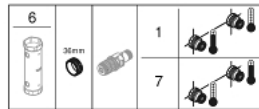

34 714 000 GROHTHERM SMARTCONTROL COMBI THERMOSTATIC SHOWER MIXER WITH 2 VALVES, EXPOSED/CONCEALED

PRODUCT DESCRIPTION

- Colour: chrome
- wall mounted
- GROHE CoolTouch - no risk of scalding
- GROHE LongLife finish
- GROHE TurboStat - compact cartridge with wax thermoelement
- GROHE ProGrip - with knurl structure
- GROHE SafeStop - safety button at 38°C
- GROHE SafeStop Plus - optional temperature limiter at 43°C included
- GROHE EcoJoy - less water, perfect flow
- GROHE SmartControl - control the shower with intuitive push/turn button
- exchangeable symbols
- GROHE EasyReach shower tray
- shower outlet below 1/2"
- multiple outlets can be run simultaneously
- Protected against backflow
- requires concealed body 26 449 000 – to be ordered separately

34 714 000 GROHTHERM SMARTCONTROL COMBI THERMOSTATIC SHOWER MIXER WITH 2 VALVES, EXPOSED/CONCEALED

SPARE PARTS, October 2018 – now

- 1: Thermostatic compact cartridge 1/2" (Spare part-nr. 47439000)
- 2: Cartridge (Spare part-nr. 48297000)
- 3: Non-return valve (Spare part-nr. 4901000M)
- 4: Non-return valve (Spare part-nr. 08565000)
- 5: Cover (Spare part-nr. 48482000)
- 6: Socket spanner (Spare part-nr. 49059000)*
- 7: GROHE TurboStat cartridge 1/2" (Spare part-nr. 47175000)*