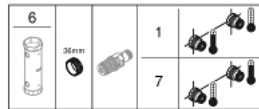

34 714 000 GROHTHERM SMARTCONTROL COMBI THERMOSTATIC SHOWER MIXER WITH 2 VALVES, EXPOSED/CONCEALED

SPARE PARTS, October 2018 – now

- 1: Thermostatic compact cartridge 1/2" (Spare part-nr. 47439000)
- 2: Cartridge (Spare part-nr. 48297000)
- 3: Non-return valve (Spare part-nr. 4901000M)
- 4: Non-return valve (Spare part-nr. 08565000)
- 5: Cover (Spare part-nr. 48482000)
- 6: Socket spanner (Spare part-nr. 49059000)*
- 7: GROHE TurboStat cartridge 1/2" (Spare part-nr. 47175000)*

* Optional accessories