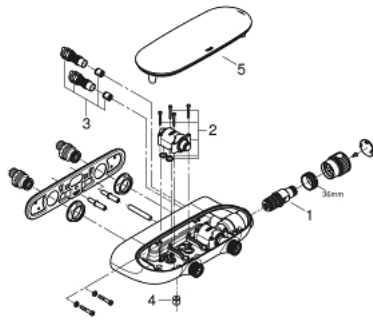

## 34 714 000 GROHTHERM SMARTCONTROL COMBI THERMOSTATIC SHOWER MIXER WITH 2 VALVES, EXPOSED/CONCEALED

### PRODUCT DESCRIPTION

- Colour: chrome
- wall mounted
- GROHE CoolTouch - no risk of scalding
- GROHE LongLife finish
- GROHE TurboStat - compact cartridge with wax thermoelement
- GROHE ProGrip - with knurled structure
- GROHE SafeStop - safety button at 38°C
- GROHE SafeStop Plus - optional temperature limiter at 43°C included
- GROHE EcoJoy - less water, perfect flow
- GROHE SmartControl - control the shower with intuitive push/turn button
- exchangeable symbols
- GROHE EasyReach shower tray
- shower outlet below 1/2"
- multiple outlets can be run simultaneously
- Protected against backflow
- requires concealed body 26 449 000 – to be ordered separately

### SPARE PARTS, October 2018 – now

- 1: Thermostatic compact cartridge 1/2" (Spare part-nr. 47439000)
- 2: Cartridge (Spare part-nr. 48297000)
- 3: Non-return valve (Spare part-nr. 4901000M)
- 4: Non-return valve (Spare part-nr. 08565000)
- 5: Cover (Spare part-nr. 48482000)
- 6: Socket spanner (Spare part-nr. 49059000)\*
- 7: GROHE TurboStat cartridge 1/2" (Spare part-nr. 47175000)\*