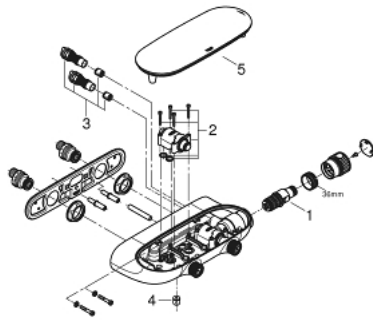

34 714 000 GROHTHERM SMARTCONTROL COMBI THERMOSTATIC SHOWER MIXER WITH 2 VALVES, EXPOSED/CONCEALED

PRODUCT DESCRIPTION

- Colour: chrome
- wall mounted
- GROHE CoolTouch - no risk of scalding
- GROHE LongLife finish
- GROHE TurboStat - compact cartridge with wax thermoelement
- GROHE ProGrip - with knurl structure
- GROHE SafeStop - safety button at 38°C
- GROHE SafeStop Plus - optional temperature limiter at 43°C included
- GROHE EcoJoy - less water, perfect flow
- GROHE SmartControl - control the shower with intuitive push/turn button
- exchangeable symbols
- GROHE EasyReach shower tray
- shower outlet below 1/2"
- multiple outlets can be run simultaneously
- Protected against backflow
- requires concealed body 26 449 000 – to be ordered separately

34 714 000 GROHTHERM SMARTCONTROL COMBI THERMOSTATIC SHOWER MIXER WITH 2 VALVES, EXPOSED/CONCEALED

SPARE PARTS, October 2018 – now

- 1: Thermostatic compact cartridge 1/2" (Spare part-nr. 47439000)
- 2: Cartridge (Spare part-nr. 48297000)
- 3: Non-return valve (Spare part-nr. 4901000M)
- 4: Non-return valve (Spare part-nr. 08565000)
- 5: Cover (Spare part-nr. 48482000)
- 6: Socket spanner (Spare part-nr. 49059000)*
- 7: GROHE TurboStat cartridge 1/2" (Spare part-nr. 47175000)*