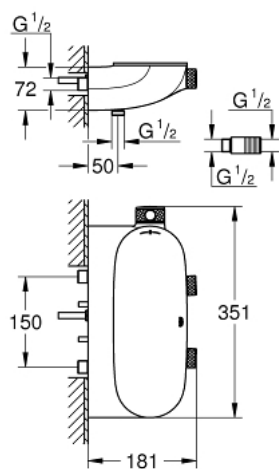

## 34 714 000 GROHTHERM SMARTCONTROL COMBI THERMOSTATIC SHOWER MIXER WITH 2 VALVES, EXPOSED/CONCEALED

### PRODUCT DESCRIPTION

- Colour: chrome
- wall mounted
- GROHE CoolTouch - no risk of scalding
- GROHE LongLife finish
- GROHE TurboStat - compact cartridge with wax thermoelement
- GROHE ProGrip - with knurled structure
- GROHE SafeStop - safety button at 38°C
- GROHE SafeStop Plus - optional temperature limiter at 43°C included
- GROHE EcoJoy - less water, perfect flow
- GROHE SmartControl - control the shower with intuitive push/turn button
- exchangeable symbols
- GROHE EasyReach shower tray
- shower outlet below 1/2"
- multiple outlets can be run simultaneously
- Protected against backflow
- requires concealed body 26 449 000 – to be ordered separately

### SPARE PARTS, October 2018 – now

- 1: Thermostatic compact cartridge 1/2" (Spare part-nr. 47439000)
- 2: Cartridge (Spare part-nr. 48297000)
- 3: Non-return valve (Spare part-nr. 4901000M)
- 4: Non-return valve (Spare part-nr. 08565000)
- 5: Cover (Spare part-nr. 48482000)
- 6: Socket spanner (Spare part-nr. 49059000)\*
- 7: GROHE TurboStat cartridge 1/2" (Spare part-nr. 47175000)\*