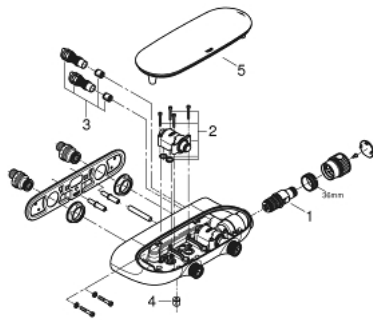

34 714 000 GROHTHERM SMARTCONTROL COMBI THERMOSTATIC SHOWER MIXER WITH 2 VALVES, EXPOSED/CONCEALED

PRODUCT DESCRIPTION

- Colour: chrome
- wall mounted
- GROHE CoolTouch - no risk of scalding
- GROHE LongLife finish
- GROHE TurboStat - compact cartridge with wax thermoelement
- GROHE ProGrip - with knurl structure
- GROHE SafeStop safety button at 38°C
- GROHE SafeStop Plus optional temperature limiter at 43°C included
- GROHE EcoJoy - Less water, perfect flow
- GROHE SmartControl - control the shower with intuitive push/turn button
- exchangeable symbols
- GROHE EasyReach shower tray
- shower bottom outlet 1/2"
- multiple outlets can be run simultaneously
- protected against backflow
- requires concealed body 26 449 000 – to be ordered separately

34 714 000 GROHTHERM SMARTCONTROL COMBI THERMOSTATIC SHOWER MIXER WITH 2 VALVES, EXPOSED/CONCEALED

SPARE PARTS, 10月 2018 – now

1: Thermostatic compact cartridge 1/2" (Spare part-nr. 47439000)

2: Cartridge (Spare part-nr. 48297000)

3: Non-return valve (Spare part-nr. 4901000M)

4: Non-return valve (Spare part-nr. 08565000)

5: Cover (Spare part-nr. 48482000)

6: Socket spanner (Spare part-nr. 49059000)*

7: GROHE TurboStat cartridge 1/2" (Spare part-nr. 47175000)*