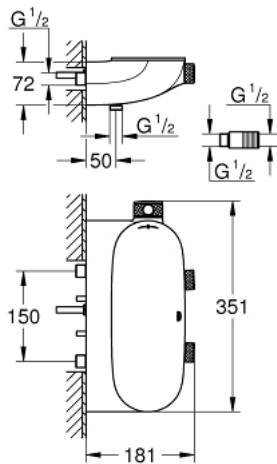

34 714 000 GROHTHERM SMARTCONTROL COMBI THERMOSTATIC SHOWER MIXER WITH 2 VALVES, EXPOSED/CONCEALED

PRODUCT DESCRIPTION

- Colour: chrome
- wall mounted
- GROHE CoolTouch - no risk of scalding
- GROHE LongLife finish
- GROHE TurboStat - compact cartridge with wax thermoelement
- GROHE ProGrip - with knurl structure
- GROHE SafeStop safety button at 38°C
- GROHE SafeStop Plus optional temperature limiter at 43°C included
- GROHE EcoJoy - Less water, perfect flow
- GROHE SmartControl - control the shower with intuitive push/turn button
- exchangeable symbols
- GROHE EasyReach shower tray
- shower bottom outlet 1/2"
- multiple outlets can be run simultaneously
- protected against backflow
- requires concealed body 26 449 000 – to be ordered separately

34 714 000 GROHTHERM SMARTCONTROL COMBI THERMOSTATIC SHOWER MIXER WITH 2 VALVES, EXPOSED/CONCEALED

SPARE PARTS, 10月 2018 – now

1: Thermostatic compact cartridge 1/2" (Spare part-nr. 47439000)

2: Cartridge (Spare part-nr. 48297000)

3: Non-return valve (Spare part-nr. 4901000M)

4: Non-return valve (Spare part-nr. 08565000)

5: Cover (Spare part-nr. 48482000)

6: Socket spanner (Spare part-nr. 49059000)*

7: GROHE TurboStat cartridge 1/2" (Spare part-nr. 47175000)*