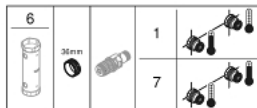

34 714 000 GROHTHERM SMARTCONTROL COMBI THERMOSTATIC SHOWER MIXER WITH 2 VALVES, EXPOSED/CONCEALED

PRODUCT DESCRIPTION

- Colour: chrome
- wall mounted
- GROHE CoolTouch - no risk of scalding
- GROHE LongLife finish
- GROHE TurboStat - compact cartridge with wax thermoelement
- GROHE ProGrip - with knurl structure
- GROHE SafeStop safety button at 38°C
- GROHE SafeStop Plus optional temperature limiter at 43°C included
- GROHE EcoJoy - Less water, perfect flow
- GROHE SmartControl - control the shower with intuitive push/turn button
- exchangeable symbols
- GROHE EasyReach shower tray
- shower bottom outlet 1/2"
- multiple outlets can be run simultaneously
- protected against backflow
- requires concealed body 26 449 000 – to be ordered separately

34 714 000 GROHTHERM SMARTCONTROL COMBI THERMOSTATIC SHOWER MIXER WITH 2 VALVES, EXPOSED/CONCEALED

SPARE PARTS, 10月 2018 – now

1: Thermostatic compact cartridge 1/2" (Spare part-nr. 47439000)

2: Cartridge (Spare part-nr. 48297000)

3: Non-return valve (Spare part-nr. 4901000M)

4: Non-return valve (Spare part-nr. 08565000)

5: Cover (Spare part-nr. 48482000)

6: Socket spanner (Spare part-nr. 49059000)*

7: GROHE TurboStat cartridge 1/2" (Spare part-nr. 47175000)*