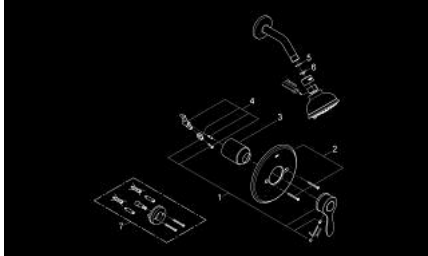

35 039 000 PARKFIELD PRESSURE BALANCE VALVE SHOWER COMBINATION

SPARE PARTS, February 2012 – now

- 1: lever pressure balancing valve US (Spare part-nr. 47927000)
- 2: escutcheon US (Spare part-nr. 47928000)
- 3: Shield (Spare part-nr. 07292000)
- 4: Lever adaptor (Spare part-nr. 46265000)
- 5: Fibre seal dia. 12x2 mm (Spare part-nr. 0138900M)
- 6: Dirt strainer (Spare part-nr. 0700200M)
- 7: Extension-set, 25 mm (Spare part-nr. 47344000)*

* Optional accessories