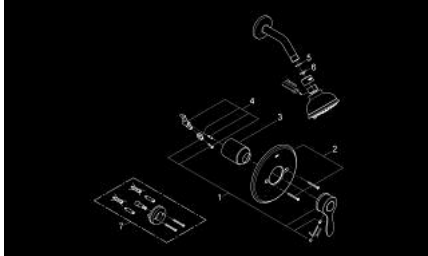

35 039 000 **PARKFIELD PRESSURE BALANCE VALVE SHOWER COMBINATION**

PRODUCT DESCRIPTION

- Colour: chrome
- consisting of:
 - 19 921 trimset for 35 015
 - 27 610 Tempesta Authentic head shower
 - shower arm (27 414)
 - GROHE LongLife finish

35 039 000 PARKFIELD PRESSURE BALANCE VALVE SHOWER COMBINATION

SPARE PARTS, 2月 2012 – now

- 1: lever pressure balancing valve US (Spare part-nr. 47927000)
- 2: escutcheon US (Spare part-nr. 47928000)
- 3: Cap (Spare part-nr. 07292000)
- 4: Switch lever (Spare part-nr. 46265000)
- 5: Fibre seal $\varnothing 18,5 \times \varnothing 12 \times 2$ (Spare part-nr. 0138900M)
- 6: Dirt strainer (Spare part-nr. 0700200M)
- 7: Extension set, 25 mm (Spare part-nr. 47344000)*