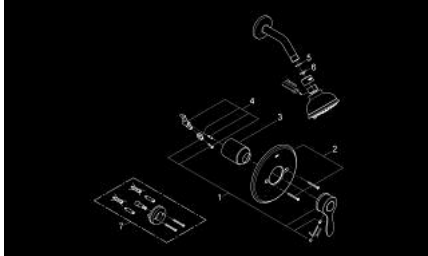

35 039 EN0 PARKFIELD PRESSURE BALANCE VALVE SHOWER COMBINATION

PRODUCT DESCRIPTION

- Colour: brushed nickel
- consists of:
 - 19 921 trimset for 35 015
 - 27 610 Tempesta Authentic head shower
 - Shower arm (27 414)
 - GROHE LongLife finish

35 039 EN0 PARKFIELD PRESSURE BALANCE VALVE SHOWER COMBINATION

SPARE PARTS, February 2012 – now

- 1: lever pressure balancing valve US (Spare part-nr. 47927EN0)
- 2: escutcheon US (Spare part-nr. 47928EN0)
- 3: Shield (Spare part-nr. 07292EN0)
- 4: Lever adaptor (Spare part-nr. 46265000)
- 5: Fibre seal dia. 12x2 mm (Spare part-nr. 0138900M)
- 6: Dirt strainer (Spare part-nr. 0700200M)
- 7: Extension-set, 25 mm (Spare part-nr. 47344000)*