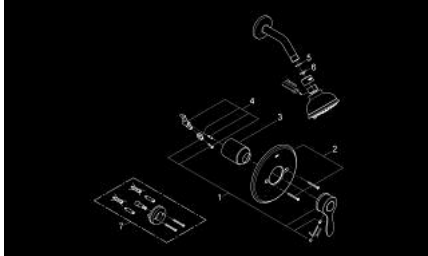

35 039 EN0 PARKFIELD PRESSURE BALANCE VALVE SHOWER COMBINATION

SPARE PARTS, 2月 2012 – now

- 1: lever pressure balancing valve US (Spare part-nr. 47927EN0)
- 2: escutcheon US (Spare part-nr. 47928EN0)
- 3: Cap (Spare part-nr. 07292EN0)
- 4: Switch lever (Spare part-nr. 46265000)
- 5: Fibre seal $\varnothing 18,5 \times \varnothing 12 \times 2$ (Spare part-nr. 0138900M)
- 6: Dirt strainer (Spare part-nr. 0700200M)
- 7: Extension set, 25 mm (Spare part-nr. 47344000)*

* Optional accessories