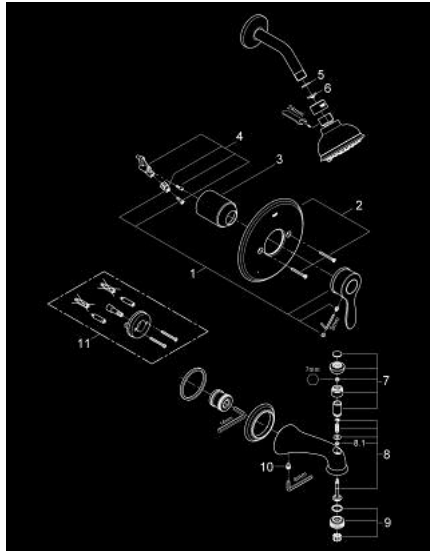

35 040 000 PARKFIELD PRESSURE BALANCE VALVE SHOWER COMBINATION

PRODUCT DESCRIPTION

- Colour: chrome
- consists of:
 - 19 921 trimset for 35 015
 - 27 610 Tempesta Authentic head shower
 - Shower arm (27 414)
 - 13 338 bath spout with diverter
 - GROHE LongLife finish

35 040 000 PARKFIELD PRESSURE BALANCE VALVE SHOWER COMBINATION

SPARE PARTS, February 2012 – now

- 1: lever pressure balancing valve US (Spare part-nr. 47927000)
- 2: escutcheon US (Spare part-nr. 47928000)
- 3: Shield (Spare part-nr. 07292000)
- 4: Lever adaptor (Spare part-nr. 46265000)
- 5: Fibre seal dia. 12x2 mm (Spare part-nr. 0138900M)
- 6: Dirt strainer (Spare part-nr. 0700200M)
- 7: Diverter knob (Spare part-nr. 45734000)
- 8: Diverter (Spare part-nr. 45735000)
- 8.1: O-ring $\varnothing 6 \times \varnothing 2$ (Spare part-nr. 0128300M)
- 9: Flow straightener, USA (Spare part-nr. 45167000)
- 10: Thread pin (Spare part-nr. 0311700M)
- 11: Extension-set, 25 mm (Spare part-nr. 47344000)*