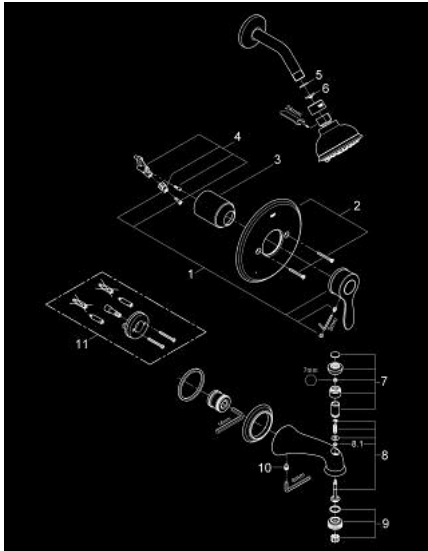

35 040 000 **PARKFIELD PRESSURE BALANCE VALVE SHOWER COMBINATION**

PRODUCT DESCRIPTION

- Colour: chrome
- consisting of:
 - 19 921 trimset for 35 015
 - 27 610 Tempesta Authentic head shower
 - shower arm (27 414)
 - bath spout with diverter (13 338)
- GROHE LongLife finish

35 040 000 PARKFIELD PRESSURE BALANCE VALVE SHOWER COMBINATION

SPARE PARTS, 2月 2012 – now

- 1: lever pressure balancing valve US (Spare part-nr. 47927000)
- 2: escutcheon US (Spare part-nr. 47928000)
- 3: Cap (Spare part-nr. 07292000)
- 4: Switch lever (Spare part-nr. 46265000)
- 5: Fibre seal $\varnothing 18,5 \times \varnothing 12 \times 2$ (Spare part-nr. 0138900M)
- 6: Dirt strainer (Spare part-nr. 0700200M)
- 7: Diverter knob (Spare part-nr. 45734000)
- 8: Diverter (Spare part-nr. 45735000)
- 8.1: Sealing washer $\varnothing 6 \times \varnothing 2$ (Spare part-nr. 0128300M)
- 9: Flow straightener, USA (Spare part-nr. 45167000)
- 10: Thread pin (Spare part-nr. 0311700M)
- 11: Extension set, 25 mm (Spare part-nr. 47344000)*