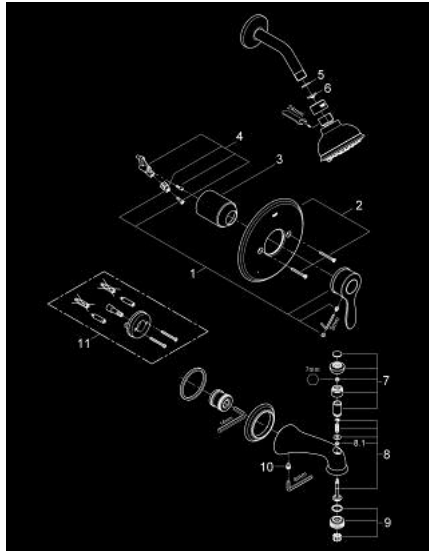

## 35 040 EN0 PARKFIELD PRESSURE BALANCE VALVE SHOWER COMBINATION

### PRODUCT DESCRIPTION

- Colour: brushed nickel
- consists of:
  - 19 921 trimset for 35 015
  - 27 610 Tempesta Authentic head shower
  - Shower arm (27 414)
  - 13 338 bath spout with diverter
  - GROHE LongLife finish

### SPARE PARTS, February 2012 – now

- 1: lever pressure balancing valve US (Spare part-nr. 47927EN0)
- 2: escutcheon US (Spare part-nr. 47928EN0)
- 3: Shield (Spare part-nr. 07292EN0)
- 4: Lever adaptor (Spare part-nr. 46265000)
- 5: Fibre seal dia. 12x2 mm (Spare part-nr. 0138900M)
- 6: Dirt strainer (Spare part-nr. 0700200M)
- 7: Diverter knob (Spare part-nr. 45734EN0)
- 8: Diverter (Spare part-nr. 45735000)
- 8.1: O-ring  $\varnothing 6 \times \varnothing 2$  (Spare part-nr. 0128300M)
- 9: Flow straightener, USA (Spare part-nr. 45167000)
- 10: Thread pin (Spare part-nr. 0311700M)
- 11: Extension-set, 25 mm (Spare part-nr. 47344000)\*