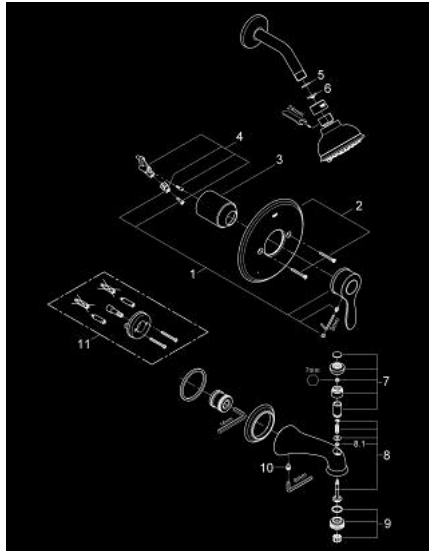

35 040 EN0 PARKFIELD PRESSURE BALANCE VALVE SHOWER COMBINATION

PRODUCT DESCRIPTION

- Colour: brushed nickel
- consisting of:
 - 19 921 trimset for 35 015
 - 27 610 Tempesta Authentic head shower
 - shower arm (27 414)
 - bath spout with diverter (13 338)
 - GROHE LongLife finish

35 040 EN0 PARKFIELD PRESSURE BALANCE VALVE SHOWER COMBINATION

SPARE PARTS, 2月 2012 – now

- 1: lever pressure balancing valve US (Spare part-nr. 47927EN0)
- 2: escutcheon US (Spare part-nr. 47928EN0)
- 3: Cap (Spare part-nr. 07292EN0)
- 4: Switch lever (Spare part-nr. 46265000)
- 5: Fibre seal $\varnothing 18,5 \times \varnothing 12 \times 2$ (Spare part-nr. 0138900M)
- 6: Dirt strainer (Spare part-nr. 0700200M)
- 7: Diverter knob (Spare part-nr. 45734EN0)
- 8: Diverter (Spare part-nr. 45735000)
- 8.1: Sealing washer $\varnothing 6 \times \varnothing 2$ (Spare part-nr. 0128300M)
- 9: Flow straightener, USA (Spare part-nr. 45167000)
- 10: Thread pin (Spare part-nr. 0311700M)
- 11: Extension set, 25 mm (Spare part-nr. 47344000)*