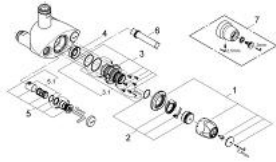

35 085 000 GROHTHERM XL THERMOSTATIC MIXER 1"

SPARE PARTS, July 2007 – June 2008

- 1: Scale handle (Spare part-nr. 47562000)
- 2: Stop ring + regulating nut (Spare part-nr. 47564000)
- 3: Thermo - element (Spare part-nr. 47565000)
- 3.1: Repl. kit f. seal (Spare part-nr. 47566000)
- 4: Seat for thermostat (Spare part-nr. 09844000)
- 5: Non-return valve (Spare part-nr. 47567000)
- 5.1: Repl. kit f. seal (Spare part-nr. 47568000)
- 6: Cap (Spare part-nr. 09843000)
- 7: Socket spanner (Spare part-nr. 19171000)*
- 8: Loose key and shield (Spare part-nr. 47569000)*

* Optional accessories