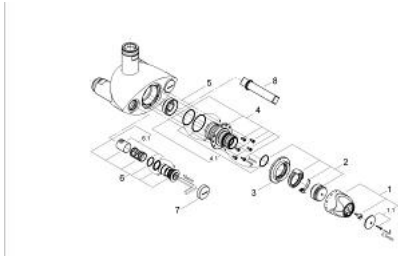

35 085 000 GROHTHERM XL THERMOSTATIC MIXER 1"

SPARE PARTS, January 1999 – July 2007

- 1: Scale handle (Spare part-nr. 47562P00)
- 1.1: Cap (Spare part-nr. 47563P00)
- 2: Stop ring + regulating nut (Spare part-nr. 47564000)
- 3: Sleeve (Spare part-nr. 09846000)
- 4: Thermo - element (Spare part-nr. 47565000)
- 4.1: Repl. kit f. seal (Spare part-nr. 47566000)
- 5: Seat for thermostat (Spare part-nr. 09844000)
- 6: Non-return valve (Spare part-nr. 47567000)
- 6.1: Repl. kit f. seal (Spare part-nr. 47568000)
- 7: Cap (Spare part-nr. 09843000)
- 8: Socket spanner (Spare part-nr. 19171000)*

* Optional accessories