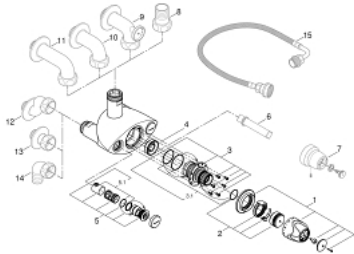

### SPARE PARTS, June 2008 – now

- 1: Scale handle (Spare part-nr. 47562000)
- 2: Stop ring + regulating nut (Spare part-nr. 47564000)
- 3: Thermo - element (Spare part-nr. 47565000)
- 3.1: Repl. kit f. seal (Spare part-nr. 47566000)
- 4: Seat for thermostat (Spare part-nr. 09844000)
- 5: Non-return valve (Spare part-nr. 47567000)
- 5.1: Repl. kit f. seal (Spare part-nr. 47568000)
- 6: Socket spanner (Spare part-nr. 19171000)\*
- 7: Loose key and shield (Spare part-nr. 47569000)\*
- 8: Straight union 1 1/2" x 1 1/4" (Spare part-nr. 12424000)\*
- 9: Outlet bend with cover plate 1 1/4" x 1 1/2" (Spare part-nr. 12444000)\*
- 10: Outlet bend with cover plate 1 1/4" x 1 1/2" (Spare part-nr. 12436000)\*
- 11: Outlet bend with cover plate 1 1/4" x 1 1/2" (Spare part-nr. 12432000)\*
- 12: S-union (Spare part-nr. 12411000)\*
- 13: Straight union, male 1", nut 1 1/4" (Spare part-nr. 12417000)\*
- 14: Elbow union (Spare part-nr. 12428000)\*
- 15: Mixed water circulation connection (Spare part-nr. 12124000)\*

### SPARE PARTS, January 1999 – July 2007

- 1: Scale handle (Spare part-nr. 47562P00)
- 1.1: Cap (Spare part-nr. 47563P00)
- 2: Stop ring + regulating nut (Spare part-nr. 47564000)
- 3: Sleeve (Spare part-nr. 09846000)
- 4: Thermo - element (Spare part-nr. 47565000)
- 4.1: Repl. kit f. seal (Spare part-nr. 47566000)
- 5: Seat for thermostat (Spare part-nr. 09844000)
- 6: Non-return valve (Spare part-nr. 47567000)
- 6.1: Repl. kit f. seal (Spare part-nr. 47568000)
- 7: Cap (Spare part-nr. 09843000)
- 8: Socket spanner (Spare part-nr. 19171000)\*