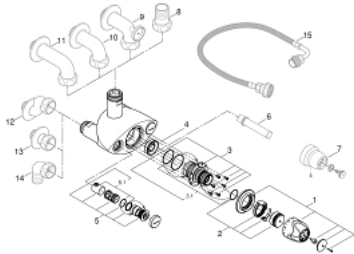

35 085 000 GROHTHERM XL THERMOSTATIC MIXER 1"

PRODUCT DESCRIPTION

- Colour: chrome
- wall mounted
- range of use 9l/min to 140l/min
- wax thermo-element
- temperature scale handles with pre-adjustable safety stop between 33°C and 43°C
- set-up for easy, frequent thermal disinfection
- built-in back-flow preventers and dirt strainers in compact service units
- connecting thread 1 1/4"
- outlet thread 1 1/2"
- outlet above/below changeable
- without connection unions
- GROHE LongLife finish

35 085 000 GROHTHERM XL THERMOSTATIC MIXER 1"

SPARE PARTS, June 2008 – now

- 1: Scale handle (Spare part-nr. 47562000)
- 2: Stop ring + regulating nut (Spare part-nr. 47564000)
- 3: Thermo - element (Spare part-nr. 47565000)
- 3.1: Repl. kit f. seal (Spare part-nr. 47566000)
- 4: Seat for thermostat (Spare part-nr. 09844000)
- 5: Non-return valve (Spare part-nr. 47567000)
- 5.1: Repl. kit f. seal (Spare part-nr. 47568000)
- 6: Socket spanner (Spare part-nr. 19171000)*
- 7: Loose key and shield (Spare part-nr. 47569000)*
- 8: Straight union 1 1/2" x 1 1/4" (Spare part-nr. 12424000)*
- 9: Outlet bend with cover plate 1 1/4" x 1 1/2" (Spare part-nr. 12444000)*
- 10: Outlet bend with cover plate 1 1/4" x 1 1/2" (Spare part-nr. 12436000)*
- 11: Outlet bend with cover plate 1 1/4" x 1 1/2" (Spare part-nr. 12432000)*
- 12: S-union (Spare part-nr. 12411000)*
- 13: Straight union, male 1", nut 1 1/4" (Spare part-nr. 12417000)*
- 14: Elbow union (Spare part-nr. 12428000)*
- 15: Mixed water circulation connection (Spare part-nr. 12124000)*