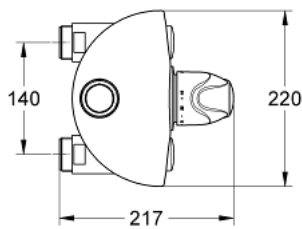

35 085 000 GROHTHERM XL THERMOSTATIC MIXER 1"

PRODUCT DESCRIPTION

- Colour: chrome
- wall mounted
- range of use 9l/min to 140l/min
- wax thermo-element
- temperature scale handles with pre-adjustable safety stop between 33°C and 43°C
- set-up for easy, frequent thermal disinfection
- built-in back-flow preventers and dirt strainers in compact service units
- connecting thread 1 1/4"
- outlet thread 1 1/2"
- outlet above/below changeable
- without connection unions
- GROHE LongLife finish

35 085 000 GROHTHERM XL THERMOSTATIC MIXER 1"

SPARE PARTS, June 2008 – now

- 1: Scale handle (Spare part-nr. 47562000)
- 2: Stop ring + regulating nut (Spare part-nr. 47564000)
- 3: Thermo - element (Spare part-nr. 47565000)
- 3.1: Repl. kit f. seal (Spare part-nr. 47566000)
- 4: Seat for thermostat (Spare part-nr. 09844000)
- 5: Non-return valve (Spare part-nr. 47567000)
- 5.1: Repl. kit f. seal (Spare part-nr. 47568000)
- 6: Socket spanner (Spare part-nr. 19171000)*
- 7: Loose key and shield (Spare part-nr. 47569000)*
- 8: Straight union 1 1/2" x 1 1/4" (Spare part-nr. 12424000)*
- 9: Outlet bend with cover plate 1 1/4" x 1 1/2" (Spare part-nr. 12444000)*
- 10: Outlet bend with cover plate 1 1/4" x 1 1/2" (Spare part-nr. 12436000)*
- 11: Outlet bend with cover plate 1 1/4" x 1 1/2" (Spare part-nr. 12432000)*
- 12: S-union (Spare part-nr. 12411000)*
- 13: Straight union, male 1", nut 1 1/4" (Spare part-nr. 12417000)*
- 14: Elbow union (Spare part-nr. 12428000)*
- 15: Mixed water circulation connection (Spare part-nr. 12124000)*