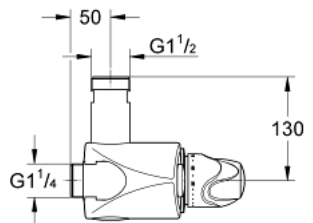

35 085 000 GROHTHERM XL THERMOSTATIC MIXER 1"

PRODUCT DESCRIPTION

- Colour: chrome
- wall mounted
- range of use 9l/min to 140l/min
- wax thermo-element
- temperature scale handles with pre-adjustable safety stop between 33°C and 43°C
- set-up for easy, frequent thermal disinfection
- built-in back-flow preventers and dirt strainers in compact service units
- connecting thread 1 1/4"
- outlet thread 1 1/2"
- outlet above/below changeable
- without connection unions
- GROHE LongLife finish

35 085 000 GROHTHERM XL THERMOSTATIC MIXER 1"

SPARE PARTS, June 2008 – now

- 1: Scale handle (Spare part-nr. 47562000)
- 2: Stop ring + regulating nut (Spare part-nr. 47564000)
- 3: Thermo - element (Spare part-nr. 47565000)
- 3.1: Repl. kit f. seal (Spare part-nr. 47566000)
- 4: Seat for thermostat (Spare part-nr. 09844000)
- 5: Non-return valve (Spare part-nr. 47567000)
- 5.1: Repl. kit f. seal (Spare part-nr. 47568000)
- 6: Socket spanner (Spare part-nr. 19171000)*
- 7: Loose key and shield (Spare part-nr. 47569000)*
- 8: Straight union 1 1/2" x 1 1/4" (Spare part-nr. 12424000)*
- 9: Outlet bend with cover plate 1 1/4" x 1 1/2" (Spare part-nr. 12444000)*
- 10: Outlet bend with cover plate 1 1/4" x 1 1/2" (Spare part-nr. 12436000)*
- 11: Outlet bend with cover plate 1 1/4" x 1 1/2" (Spare part-nr. 12432000)*
- 12: S-union (Spare part-nr. 12411000)*
- 13: Straight union, male 1", nut 1 1/4" (Spare part-nr. 12417000)*
- 14: Elbow union (Spare part-nr. 12428000)*
- 15: Mixed water circulation connection (Spare part-nr. 12124000)*