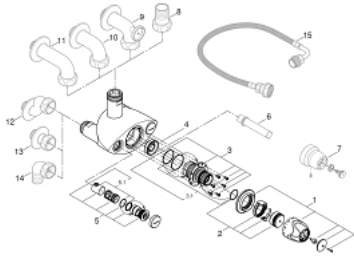

35 085 000 GROHTHERM XL THERMOSTATIC MIXER 1"

PRODUCT DESCRIPTION

- Colour: chrome
- wall mounted
- range of use 9 l/min to 140 l/min
- wax thermoelement
- temperature scale handles with pre-adjustable safety stop between 33°C and 43°C
- arrangement to make the thermal disinfection easier
- built-in non return valves and dirt strainers as compact service units
- connecting thread 1 1/4"
- outlet thread 1 1/2"
- changeable top/bottom outlet
- without connection unions
- GROHE LongLife finish

35 085 000 GROHTHERM XL THERMOSTATIC MIXER 1"

SPARE PARTS, 6月 2008 – now

- 1: Temperature scale handle (Spare part-nr. 47562000)
- 2: Stop ring + regulating nut (Spare part-nr. 47564000)
- 3: Thermo element (Spare part-nr. 47565000)
- 3.1: Seal kit (Spare part-nr. 47566000)
- 4: Seat for thermostat (Spare part-nr. 09844000)
- 5: Non-return valve (Spare part-nr. 47567000)
- 5.1: Seal kit (Spare part-nr. 47568000)
- 6: Socket spanner (Spare part-nr. 19171000)*
- 7: Loose key and shield (Spare part-nr. 47569000)*
- 8: Straight union (Spare part-nr. 12424000)*
- 9: Wall union, male 1 1/4" (Spare part-nr. 12444000)*
- 10: Wall union, male 1 1/4" (Spare part-nr. 12436000)*
- 11: Wall union, male 1 1/4" (Spare part-nr. 12432000)*
- 12: S-union (Spare part-nr. 12411000)*
- 13: Straight union (Spare part-nr. 12417000)*
- 14: Elbow union (Spare part-nr. 12428000)*
- 15: Mixed water circulation connection (Spare part-nr. 12124000)*