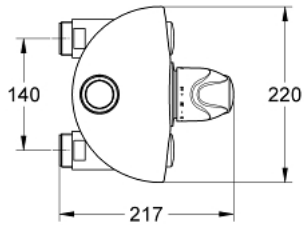

35 085 000 GROHTHERM XL THERMOSTATIC MIXER 1"

PRODUCT DESCRIPTION

- Colour: chrome
- wall mounted
- range of use 9 l/min to 140 l/min
- wax thermoelement
- temperature scale handles with pre-adjustable safety stop between 33°C and 43°C
- arrangement to make the thermal disinfection easier
- built-in non return valves and dirt strainers as compact service units
- connecting thread 1 1/4"
- outlet thread 1 1/2"
- changeable top/bottom outlet
- without connection unions
- GROHE LongLife finish

35 085 000 GROHTHERM XL THERMOSTATIC MIXER 1"

SPARE PARTS, 6月 2008 – now

- 1: Temperature scale handle (Spare part-nr. 47562000)
- 2: Stop ring + regulating nut (Spare part-nr. 47564000)
- 3: Thermo element (Spare part-nr. 47565000)
- 3.1: Seal kit (Spare part-nr. 47566000)
- 4: Seat for thermostat (Spare part-nr. 09844000)
- 5: Non-return valve (Spare part-nr. 47567000)
- 5.1: Seal kit (Spare part-nr. 47568000)
- 6: Socket spanner (Spare part-nr. 19171000)*
- 7: Loose key and shield (Spare part-nr. 47569000)*
- 8: Straight union (Spare part-nr. 12424000)*
- 9: Wall union, male 1 1/4" (Spare part-nr. 12444000)*
- 10: Wall union, male 1 1/4" (Spare part-nr. 12436000)*
- 11: Wall union, male 1 1/4" (Spare part-nr. 12432000)*
- 12: S-union (Spare part-nr. 12411000)*
- 13: Straight union (Spare part-nr. 12417000)*
- 14: Elbow union (Spare part-nr. 12428000)*
- 15: Mixed water circulation connection (Spare part-nr. 12124000)*