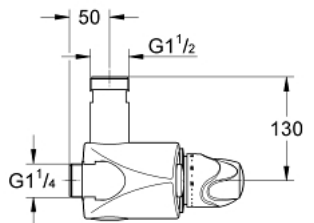

35 085 000 GROHTHERM XL THERMOSTATIC MIXER 1"

PRODUCT DESCRIPTION

- Colour: chrome
- wall mounted
- range of use 9 l/min to 140 l/min
- wax thermoelement
- temperature scale handles with pre-adjustable safety stop between 33°C and 43°C
- arrangement to make the thermal disinfection easier
- built-in non return valves and dirt strainers as compact service units
- connecting thread 1 1/4"
- outlet thread 1 1/2"
- changeable top/bottom outlet
- without connection unions
- GROHE LongLife finish

35 085 000 GROHTHERM XL THERMOSTATIC MIXER 1"

SPARE PARTS, 6月 2008 – now

- 1: Temperature scale handle (Spare part-nr. 47562000)
- 2: Stop ring + regulating nut (Spare part-nr. 47564000)
- 3: Thermo element (Spare part-nr. 47565000)
- 3.1: Seal kit (Spare part-nr. 47566000)
- 4: Seat for thermostat (Spare part-nr. 09844000)
- 5: Non-return valve (Spare part-nr. 47567000)
- 5.1: Seal kit (Spare part-nr. 47568000)
- 6: Socket spanner (Spare part-nr. 19171000)*
- 7: Loose key and shield (Spare part-nr. 47569000)*
- 8: Straight union (Spare part-nr. 12424000)*
- 9: Wall union, male 1 1/4" (Spare part-nr. 12444000)*
- 10: Wall union, male 1 1/4" (Spare part-nr. 12436000)*
- 11: Wall union, male 1 1/4" (Spare part-nr. 12432000)*
- 12: S-union (Spare part-nr. 12411000)*
- 13: Straight union (Spare part-nr. 12417000)*
- 14: Elbow union (Spare part-nr. 12428000)*
- 15: Mixed water circulation connection (Spare part-nr. 12124000)*