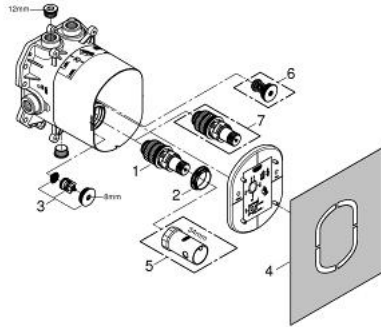

35 500 000 GROHE RAPIDO T THERMOSTATIC MIXER FOR CONCEALED INSTALLATION

SPARE PARTS, November 2005 – now

- 1: Thermostatic compact cartridge 3/4" (Spare part-nr. 47483000)
 - 2: Fitting ring (Spare part-nr. 47765000)
 - 3: Non-return valve (Spare part-nr. 47753000)
 - 4: Repl. kit f. seal (Spare part-nr. 48263000)
 - 5: Socket spanner (Spare part-nr. 19332000)*
 - 6: Safety combination (DIN EN 1717) (Spare part-nr. 29007000)*
 - 7: Thermostatic compact cartridge 3/4" (Spare part-nr. 47186000)*
- * Optional accessories