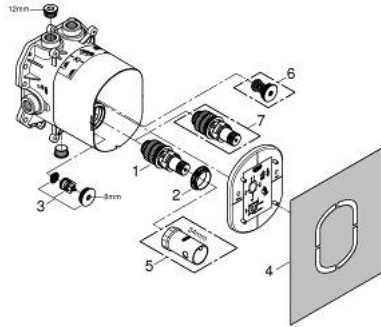

35 500 000 GROHE RAPIDO T THERMOSTATIC MIXER FOR CONCEALED INSTALLATION

PRODUCT DESCRIPTION

- for use with Grohtherm Special and Grohtherm F
- without finishing trim set
- flat installation depth 70 - 95 mm
- easy to install, premounted and tested unit
- GROHE TurboStat - compact cartridge with wax thermoelement
- two top outlets 1/2"
- high flowrate up to 50l/min. by use of three outlets
- bottom outlet below 1/2" - separate stop valve required
- safe to install, stable built-in-box and protective cap
- fixation options for solid walls and dry cladding
- wall sealing
- Aquadimmer-diverter for bath mixer or stopvalve for shower mixer in finishing trim set
- body made of DR brass
- built-in non-return valves and dirt strainers
- GROHE EcoJoy - less water, perfect flow
- minimum pressure 1,0 bar

35 500 000 GROHE RAPIDO T THERMOSTATIC MIXER FOR CONCEALED INSTALLATION

SPARE PARTS, November 2005 – now

- 1: Thermostatic compact cartridge 3/4" (Spare part-nr. 47483000)
 - 2: Fitting ring (Spare part-nr. 47765000)
 - 3: Non-return valve (Spare part-nr. 47753000)
 - 4: Repl. kit f. seal (Spare part-nr. 48263000)
 - 5: Socket spanner (Spare part-nr. 19332000)*
 - 6: Safety combination (DIN EN 1717) (Spare part-nr. 29007000)*
 - 7: Thermostatic compact cartridge 3/4" (Spare part-nr. 47186000)*
- * Optional accessories