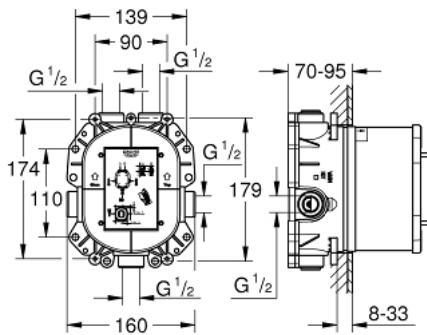

35 500 000 GROHE RAPIDO T THERMOSTATIC MIXER FOR CONCEALED INSTALLATION

PRODUCT DESCRIPTION

- for use with Grohtherm Special and Grohtherm F
- without finishing trim set
- flat installation depth 70 - 95 mm
- easy to install, premounted and tested unit
- GROHE TurboStat - compact cartridge with wax thermoelement
- two top outlets 1/2"
- high flowrate up to 50l/min. by use of three outlets
- bottom outlet below 1/2" - separate stop valve required
- safe to install, stable built-in-box and protective cap
- fixation options for solid walls and dry cladding
- wall sealing
- Aquadimmer-diverter for bath mixer or stopvalve for shower mixer in finishing trim set
- body made of DR brass
- built-in non-return valves and dirt strainers
- GROHE EcoJoy - less water, perfect flow
- minimum pressure 1,0 bar

35 500 000 GROHE RAPIDO T THERMOSTATIC MIXER FOR CONCEALED INSTALLATION

SPARE PARTS, November 2005 – now

- 1: Thermostatic compact cartridge 3/4" (Spare part-nr. 47483000)
 - 2: Fitting ring (Spare part-nr. 47765000)
 - 3: Non-return valve (Spare part-nr. 47753000)
 - 4: Repl. kit f. seal (Spare part-nr. 48263000)
 - 5: Socket spanner (Spare part-nr. 19332000)*
 - 6: Safety combination (DIN EN 1717) (Spare part-nr. 29007000)*
 - 7: Thermostatic compact cartridge 3/4" (Spare part-nr. 47186000)*
- * Optional accessories