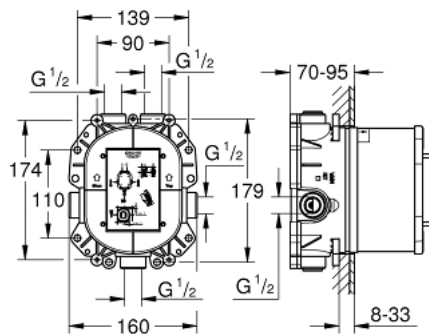

35 500 000 GROHE RAPIDO T THERMOSTATIC MIXER FOR CONCEALED INSTALLATION

PRODUCT DESCRIPTION

-
- without finishing trim set
- flat installation depth 70 - 95 mm
- easy to install, premounted and tested unit
- GROHE TurboStat - compact cartridge with wax thermoelement
- two top outlets 1/2", lockable
- high flow rate up to 50 l/min by use of three outlets
- bottom outlet 1/2" can be used only with separate stop valve
- safe to install, stable built-in-box and protective cap
- fixation options for solid walls and dry cladding
- material for wall sealing included
- Aquadimmer-diverter for bath mixer or stop valve for shower mixer in finishing trim set
- body made of DR brass
- built-in non return valves and dirt strainers
- GROHE EcoJoy - Less water, perfect flow
- min. recommended pressure 1.0 bar

35 500 000 GROHE RAPIDO T THERMOSTATIC MIXER FOR CONCEALED INSTALLATION

SPARE PARTS, 11月 2005 – now

- 1: Thermostatic compact cartridge 3/4" (Spare part-nr. 47483000)
- 2: Fitting ring (Spare part-nr. 47765000)
- 3: Non-return valve (Spare part-nr. 47753000)
- 4: Seal kit (Spare part-nr. 48263000)
- 5: Socket spanner (Spare part-nr. 19332000)*
- 6: Safety combination (EN 1717) (Spare part-nr. 29007000)*
- 7: Thermostatic compact cartridge 3/4" for reverse waterways (Spare part-nr. 47186000)*